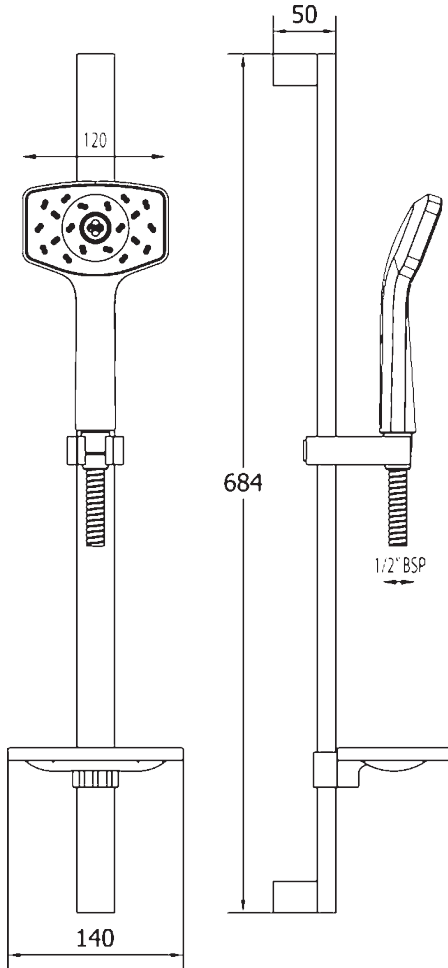

## WAIPORI SHOWER KIT

- Supplied with 9 l/min flow regulator
- Smooth easy clean 1.5m hose
- Lifetime warranty on handset, 1 year on rail kit

**CONSTRUCTION:** Stainless steel/ABS  
**SUPPLY:** Suitable for all plumbing systems  
**INLET CONNECTIONS:** 1/2" BSP  
**WORKING PRESSURES:** 0.35 - 5.0 bar  
**CARTRIDGE/VALVE TYPE:** N/A

### Open Outlet Flow (Bar - l/min)

BAR	0.3	0.5	1.0	2.0	3.0	4.0	5.0
HANDBSET FLOW	8	9.3	9	9	9	9	9

&\$\$ - - \$+

Please Note: Flow rate will be dictated by installation configurations.  
 Please ensure to check the appropriate flow restrictor information if applicable.  
 \*Please refer to website for full warranty details.