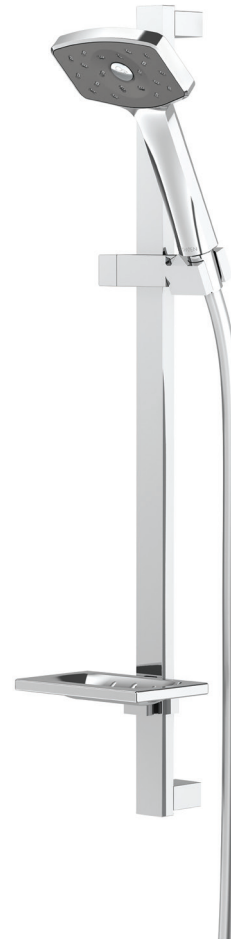

## WAIPORI SHOWER KIT

- Supplied with 9 l/min flow regulator
- Smooth easy clean 1.5m hose
- Lifetime warranty on handset, 1 year on rail kit

**CONSTRUCTION:** Stainless steel/ABS  
**SUPPLY:** Suitable for all plumbing systems  
**INLET CONNECTIONS:** 1/2" BSP  
**WORKING PRESSURES:** 0.35 - 5.0 bar  
**CARTRIDGE/VALVE TYPE:** N/A

WK1

Chrome & Graphite

### Open Outlet Flow (Bar - l/min)

BAR	0.3	0.5	1.0	2.0	3.0	4.0	5.0
HANDBSET FLOW	8	9.3	9	9	9	9	9

&\$\$ - - \$+

Please Note: Flow rate will be dictated by installation configurations.  
 Please ensure to check the appropriate flow restrictor information if applicable.  
 \*Please refer to website for full warranty details.