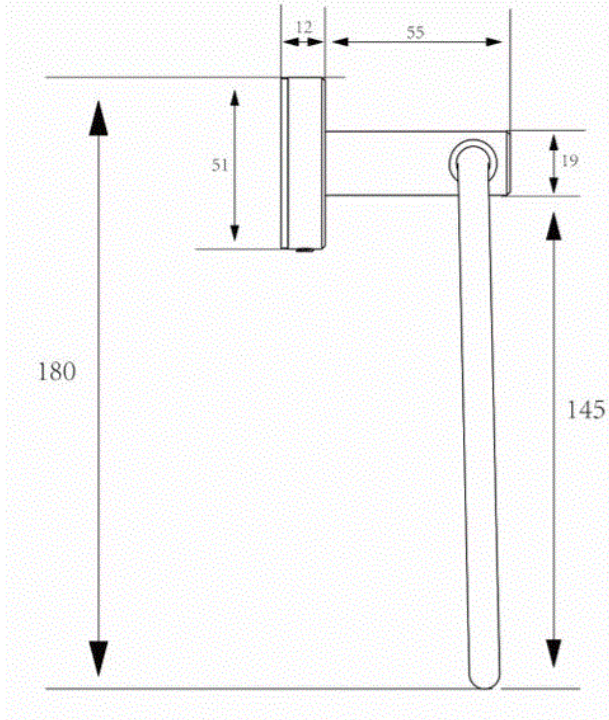

## TUROA TOWEL RING STAINLESS STEEL

**CONSTRUCTION:** Grade 304 stainless steel.

**INLET CONNECTIONS:** N/A

· The Turoa collection is made from grade 304 stainless steel

TUTRSS

Stainless Steel

Please Note: Flow rate will be dictated by installation configurations.  
Please ensure to check the appropriate flow restrictor information if applicable.  
\*Please refer to website for full warranty details.