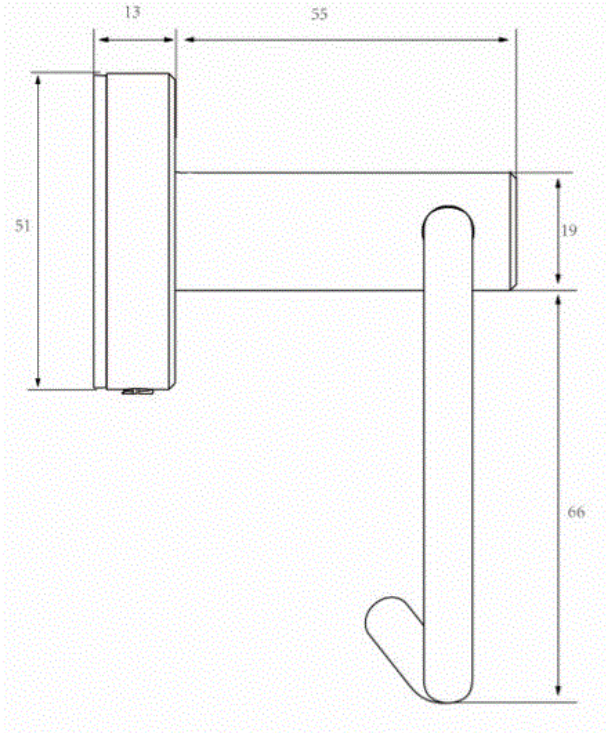

TOILET PAPER HOLDER STAINLESS STEEL

CONSTRUCTION: Grade 304 stainless steel.

INLET CONNECTIONS: N/A

· The Tūroa collection is made from grade 304 stainless steel

TUTHSS

Stainless Steel

Please Note: Flow rate will be dictated by installation configurations.
Please ensure to check the appropriate flow restrictor information if applicable.
*Please refer to website for full warranty details.