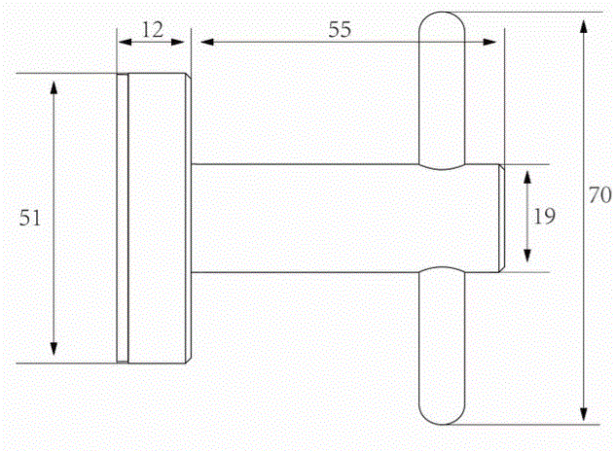

ROBE HOOK STAINLESS STEEL

CONSTRUCTION: Grade 304 stainless steel.

INLET CONNECTIONS: N/A

· The Tūroa collection is made from grade 304 stainless steel

TURHSS

Stainless Steel

Please Note: Flow rate will be dictated by installation configurations.
Please ensure to check the appropriate flow restrictor information if applicable.
*Please refer to website for full warranty details.