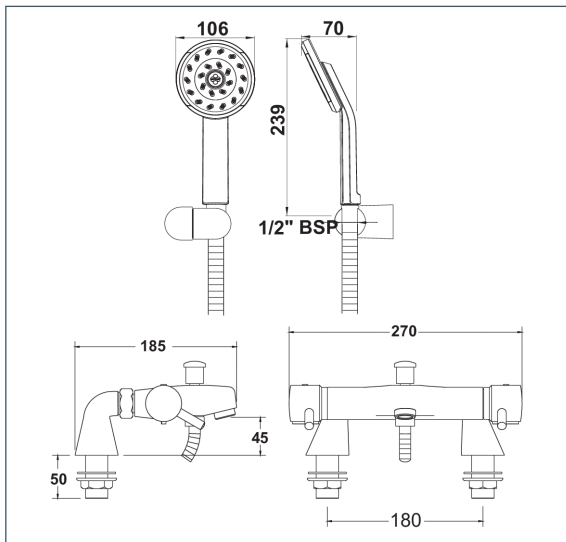

Deva Lever Range

Kiri thermostatic pillar mounted bath shower mixer

Product Code: _____

Finish: Chrome & Graphite _____

Features

Construction:	Brass & ABS
Valve/Cartridge type:	Thermostatic
Supply:	Suitable for high pressure only
Working Pressures:	1.0 - 5.0 bar
Inlet connections:	3/4" BSP

- Thermostatic valve with 38°C temperature stop (with override)
- Complete with Kiri Satinjet handset & wall bracket
- Supplied with 9l/min flow regulator
- Single mode functions
- Products which are easy to use by all the family

*Please refer to website for full warranty details.

Flow (Bar - l/min, open outlet)

Spout

Flow 0.1	Flow 0.3	Flow 0.5	Flow 1.0	Flow 2.0	Flow 3.0	Flow 4.0	Flow 5.0
	7.9	11	15.9	22.8	28	32.5	36.1

Handset

	8	10.9	9	9	9	9	9
--	---	------	---	---	---	---	---