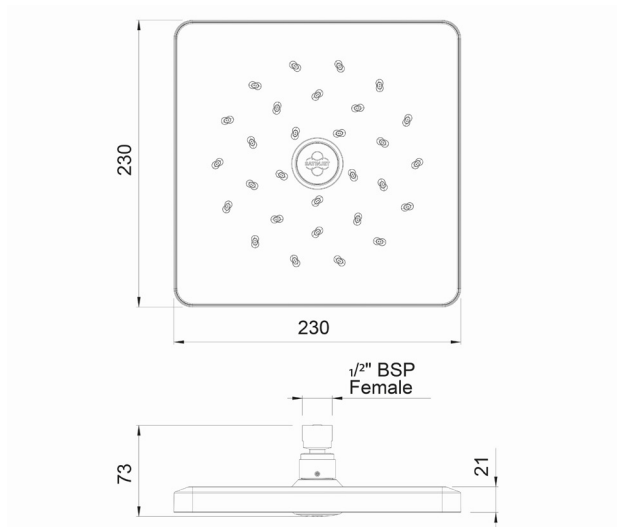

SATINJET SQUARE FIXED HEAD

CONSTRUCTION: Brass & ABS
SUPPLY: Suitable For All Plumbing Systems
INLET CONNECTIONS: 1/2" BSP
WORKING PRESSURES: 0.3 - 5.0 bar
CARTRIDGE/VALVE TYPE: N/A

- Swivel Joint
- Supplied With 9L/Min Flow Limiter
- Water Efficient Without Compromising Performance
- Satinjet® Technology Twin Jets Of Water Collide Into Thousands Of Tiny Droplets To Deliver Voluminous Shower Coverage

OSQ230CP

Chrome & Graphite

Open Outlet Flow (Bar - l/min)

BAR	0.3	0.5	1.0	2.0	3.0	4.0	5.0
HANDBSET FLOW	5.2	6.7	8.9	9.6	9.2	9.5	9.6

Please Note: Flow rate will be dictated by installation configurations.
Please ensure to check the appropriate flow restrictor information if applicable.
*Please refer to website for full warranty details.

FREEPHONE: 0800 195 1602 | FAX ORDERS: 08444 068 690 | EMAIL: SALES@UK.METHVEN.COM

methven.com