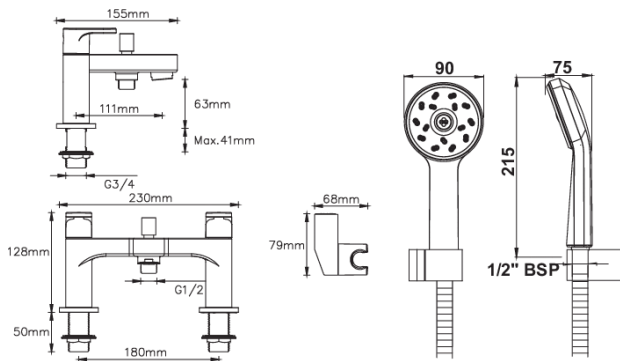

BREEZE BATH SHOWER MIXER

Deva™
by METHVEN

Deva™
by METHVEN

NO
IMAGE

Deva™
by METHVEN

Deva™
by METHVEN

CONSTRUCTION: Brass & ABS Handset

CARTRIDGE/VALVE TYPE: Ceramic Disc

SUPPLY: Suitable For Low Pressure Systems

INLET CONNECTIONS: 3/4" BSP

WORKING PRESSURES: 0.1 - 5.0 bar

OPERATION: Separate Flow And Temperature Controls

- Complete With Maku Satinjet® Handset & Wall Bracket
- Water Efficient Without Compromising Showering Performance
- 1.5M Standard Hose
- 1/4 Turn Ceramic Disc Handles Ensure A Smooth Operation
- Products Which Are Easy To Use By All The Family
- Lifetime Warranty On Satinjet® Handset

BRBSMCPUK

Chrome

Open Outlet Flow (Bar - l/min)

BAR	0.1	0.3	0.5	1.0	2.0	3.0	4.0	5.0
SPOUT FLOW	11.8	18.9	19.8	30.7	45.3	56.1	0	0
HANDSET FLOW	2.5	5	6.4	7.8	7.7	8.3	0	0

Please Note: Flow rate will be dictated by installation configurations.
Please ensure to check the appropriate flow restrictor information if applicable.
*Please refer to website for full warranty details.

FREEPHONE: 0800 195 1602 | FAX ORDERS: 08444 068 690 | EMAIL: SALES@UK.METHVEN.COM

methven.com