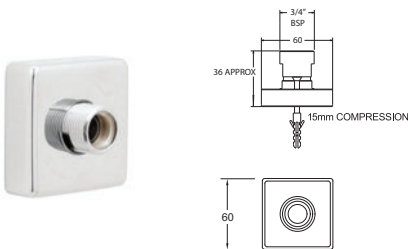

EASY FIX FOR BAR SHOWERS (SQUARE)

INLET CONNECTIONS: 15mm Compression

- For added stability and ease of installation
- Sold in pairs
- Trim supplied

SPE11SQ Chrome

Ex.VAT **£35.84** Inc.VAT **£43.01**