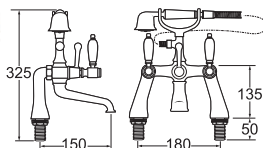

INLET CONNECTIONS:
¾" BSP
WORKING PRESSURE:
0.3 - 5.0 bar

- Ceramic disc handles ensure a smooth operation
- Comes complete with single mode shower kit and wall bracket

GE03 Chrome

Ex.VAT **£468.68** Inc.VAT **£562.42**

GE03/501 Gold

Ex.VAT **£556.54** Inc.VAT **£667.85**