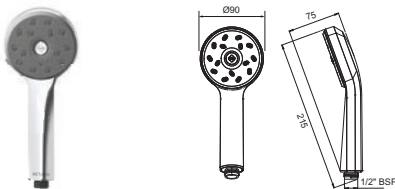

Satinjet® MAKU HANDSET

INLET CONNECTIONS:
1/2" BSP
WORKING PRESSURE:
0.35 - 5.0 bar

- Water efficient without compromising performance
- Ideal for use with electric showers
- Supplied with 9l/min flow regulator
- Lifetime warranty

MAHPCPUK Chrome & Graphite

Ex.VAT **£26.73** Inc.VAT **£32.08**