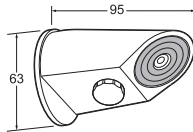

## ANTI-VANDAL SHOWER HEAD

**INLET CONNECTIONS:**  
15mm Copper  
9 L/min flow regulator available, FRAV 9

- Sturdy brass construction and compact rounded shape for both style and durability
- Suitable for sports centres, public facilities etc