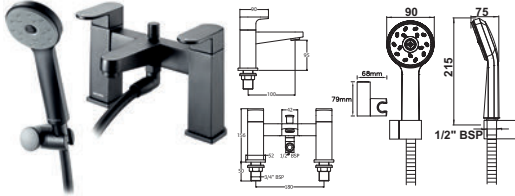

Methven Showers ON TREND

Satinjet® AMIO BATH SHOWER MIXER

INLET CONNECTIONS:
3/4" BSP
WORKING PRESSURE:
0.5 - 5.0 bar

AMBSMBK Matte Black

Ex.VAT **£253.55** Inc.VAT **£304.26**

- On trend matte black finish for a designer look
- Contemporary shape
- Complete with Maku Satinjet handset & wall bracket
- Water efficient without compromising showering performance
- Supplied with 9l/min flow regulator
- Ceramic disc handles ensure a smooth operation
- Also available in chrome see page 71