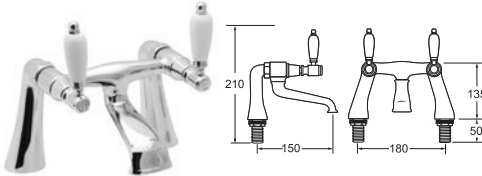

• Ceramic disc handles ensure a smooth operation

**GE08** Chrome Ex.VAT £326.66 Inc.VAT £391.99

**GE08/501** Gold Ex.VAT £395.14 Inc.VAT £474.17

**GEORGIAN  
PILLAR  
MOUNTED  
BATH SHOWER  
MIXER**

DEVA BATHROOM TAPS