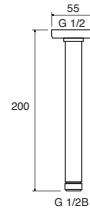

### CEILING MOUNTED SHOWER ARM 200MM

AVAILABLE  
MARCH  
2021

**INLET CONNECTIONS:**  
3/2" BSP

- On trend matte black finish for a designer look
- Pair with a round or square head
- Also available in chrome see page 54