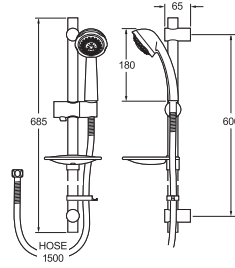

SUBSTANCE 3 MODE SIGNATURE KIT

WORKING PRESSURE:
0.3 - 5.0 bar

- 3 individual spray patterns
- Riser rail features adjustable brackets - ideal for retrofit
- Double interlocked 1.5m hose

SIGKITM02 Chrome

Ex.VAT £71.69 Inc.VAT £86.03