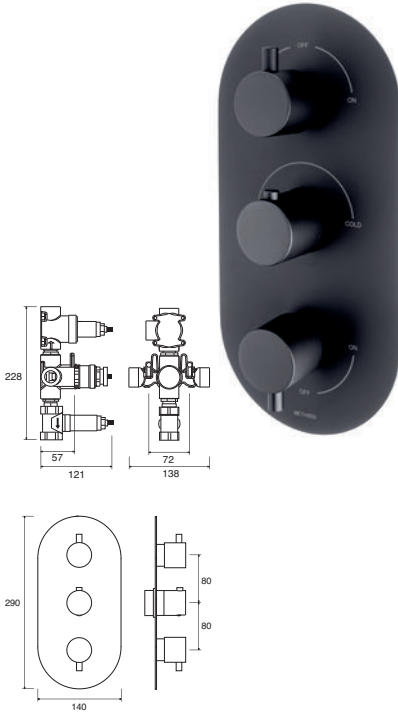

Methven Showers

ON TREND

METHVEN

KAHA 3 DIRECTION CONCEALED SHOWER