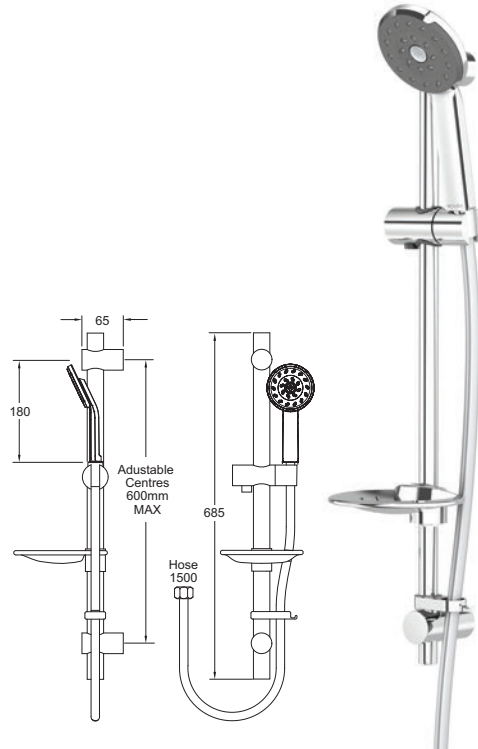

Satinjet® KIRI SHOWER KIT

INLET CONNECTIONS:
½" BSP
WORKING PRESSURE:
0.35 - 5.0 bar

- Water efficient without compromising performance
- Includes Kiri Satinjet handset
- Supplied with 9l/min flow regulator
- Riser rail features adjustable brackets - ideal for retrofit
- Option with 1m rail - K1MSK

Unified Water Label 9 l/min 22.5 l/min

KK1 Chrome & Graphite

Ex.VAT £63.35 Inc.VAT £76.02

K1MSK Chrome & Graphite

Ex.VAT £89.42 Inc.VAT £107.30