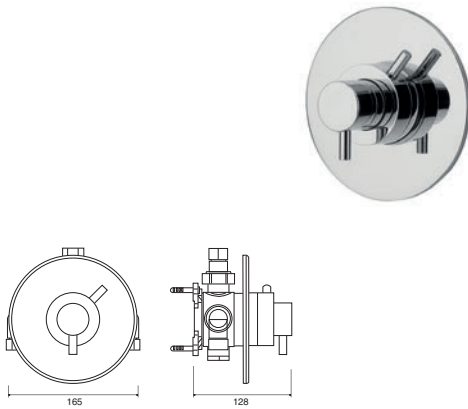

VISION CONCEALED CONCENTRIC SHOWER

VALVE:

Thermostatic

OPERATION:

Separate flow and temperature controls

INLET CONNECTIONS:

15mm Compression

WORKING PRESSURE:

0.1 - 5.0 bar

- Easy to use lever handle
- Adjustable centres
- Co-ordinate with shower accessories see pages 89-97

VSNCONC Chrome

Ex.VAT £466.40 Inc.VAT £559.68

VISION EXPOSED CONCENTRIC SHOWER