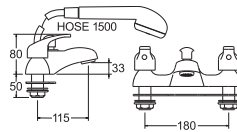

ADORE DECK MOUNTED BATH SHOWER MIXER