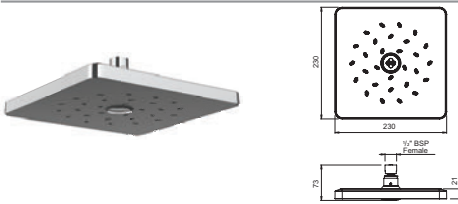

Satinjet® SQUARE FIXED HEAD SHOWER

INLET CONNECTIONS:
1/2" BSP

WORKING PRESSURE:
0.35 - 5.0 bar

- Water efficient without compromising performance
- Adjustable head to angle spray exactly where you want it
- Supplied with 9l/min flow regulator
- Lifetime warranty

OSQ230CP Chrome & Graphite

Ex.VAT £159.95 Inc.VAT £191.94