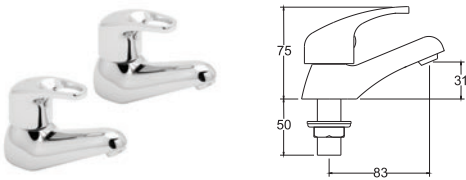

INLET CONNECTIONS:
1/2" BSP
WORKING PRESSURE:
0.2 - 5.0 bar

- Ceramic disc handles ensure a smooth operation

LACE101 Chrome

Ex.VAT **£58.97** Inc.VAT **£70.76**

LACE BATH TAPS