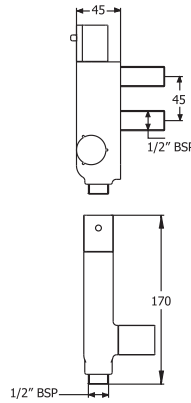

VALVE:
Thermostatic

OPERATION:
Separate flow and temperature controls

INLET CONNECTIONS:
1/2" BSP

WORKING PRESSURE:
1.0 - 5.0 bar

- 38°C temperature hot stop with override facility
- Ideal for caravans and where space is limited

VVERT01 Chrome

Ex.VAT £123.09 Inc.VAT £147.71