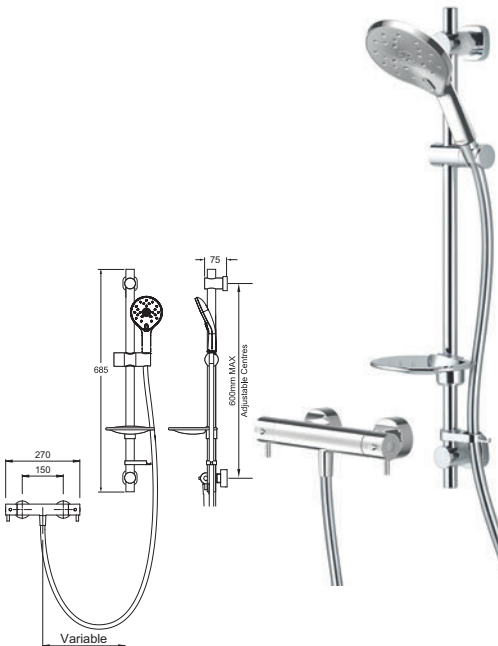

Methven Showers

KAHA

METHVEN

Satinjet®

KAHA COOL TO TOUCH BAR MIXER WITH EASY FIT SHOWER KIT

VALVE:
Thermostatic

OPERATION:
Separate flow and
temperature controls

INLET CONNECTIONS:
15mm Compression

WORKING PRESSURE:
1.0 - 5.0 bar

- Water efficient without compromising performance
- Includes Kaha Satinjet handset
- Choose from Satinjet body shower or massage sprays
- 38°C temperature hot stop with override facility
- Valve is safe and cool to touch making it ideal for families
- Includes easy fit connections
- Easy to fit shower rail - simply twist and lock brackets into place, see page 43

Certified to NSF 1202

United Water Label 9 l/min

KHCTSEFCP Chrome

Ex.VAT £242.53 Inc.VAT £291.04