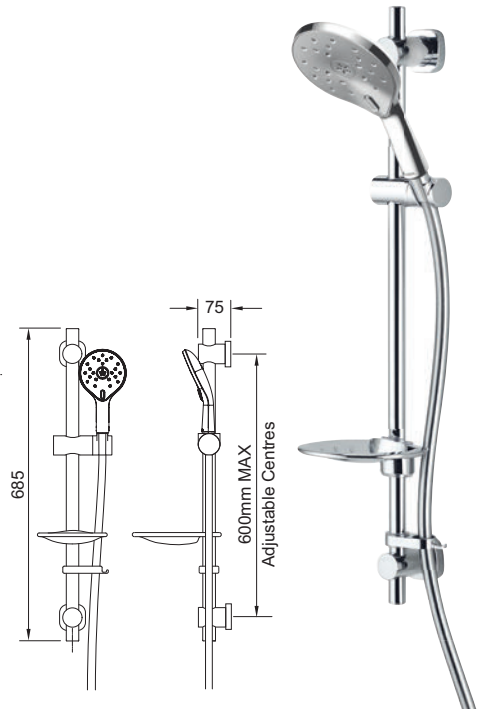

Satinjet®

KAHA EASY FIT SHOWER KIT

INLET CONNECTIONS:
½" BSP

WORKING PRESSURE:
0.35 - 5.0 bar

- Water efficient without compromising performance
- Includes Kaha Satinjet handset
- Choose from Satinjet body shower or massage sprays
- Easy to fit shower rail - simply twist and lock brackets into place, see page 43

United Water Label 9 l/min

EKIT08/KH Chrome

Ex.VAT £137.80 Inc.VAT £165.36