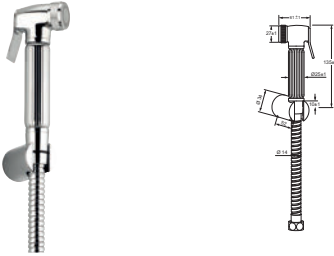

DEVA COMMERCIAL

SHATAFF & SEQUENTIAL

BRASS SHATAFF WITH HOSE AND WALL BRACKET

INLET CONNECTIONS:
1/2" BSP
WORKING PRESSURE:
0.5 - 5.0 bar

- Includes 1.2m metal hose & ABS wall bracket

Unified Water Label 11.5 l/min

SHA02 Chrome

Ex.VAT **£31.14** Inc.VAT **£37.37**

LEVER ACTION SEQUENTIAL MONO BASIN MIXER

INLET CONNECTIONS:
1/2" BSP
WORKING PRESSURE:
0.2 - 5.0 bar

- Ceramic cartridge for smooth operation
- Sold as a single mixer tap
- Operates under unequal pressure
- Also available with thermostatic 15mm blending valve - SOL004T

SOL004 Chrome

Ex.VAT **£137.80** Inc.VAT **£165.36**

SOL004T Chrome

Ex.VAT **£169.60** Inc.VAT **£203.52**