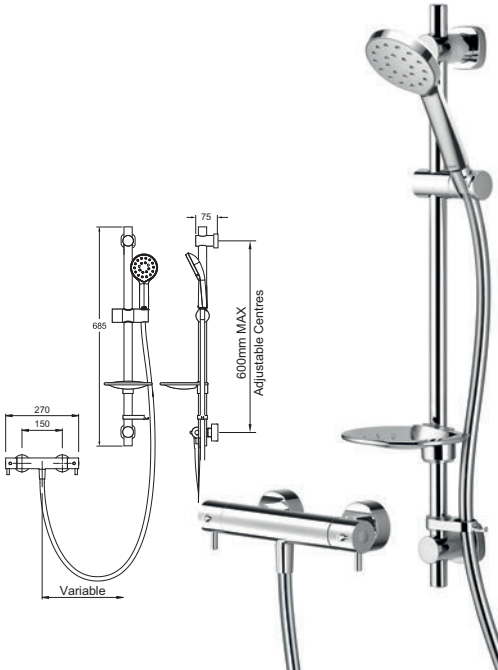

Methven Showers

KIRI

METHVEN

Satinjet®

KIRI MK2 COOL TO TOUCH BAR SHOWER WITH EASY FIT SHOWER KIT

VALVE:
Thermostatic

OPERATION:
Separate flow and temperature controls

INLET CONNECTIONS:
15mm Compression

WORKING PRESSURE:
1.0 - 5.0 bar

- Water efficient without compromising performance
- Includes Kiri Satinjet handset
- 38°C temperature hot stop with override facility
- Valve is safe and cool to touch making it ideal for families
- Includes easy fit connections
- Easy to fit shower rail - simply twist and lock brackets into place, see page 43

KRCTSEFCP Chrome

Ex.VAT £231.50 Inc.VAT £277.80