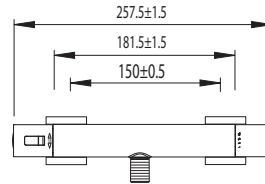

### SQUARE COOL TO TOUCH BAR VALVE

**VALVE:**  
Thermostatic

**OPERATION:**  
Separate flow and temperature controls

**INLET CONNECTIONS:**  
15mm Compression

**WORKING PRESSURE:**  
0.5 - 5.0 bar

- 38°C temperature hot stop with override facility
- Valve is safe and cool to touch making it ideal for families
- Lever handle for ease of use
- Includes easy fit connections