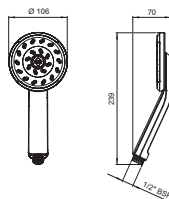

Satinjet® KIRI HANDSET

INLET CONNECTIONS:
1/2" BSP

WORKING PRESSURE:
0.35 - 5.0 bar

- Water efficient without compromising performance
- Supplied with 9l/min flow regulator
- Lifetime warranty

Unified Water Label 9 l/min 22.5 l/min

SJK23 Chrome & Graphite

Ex.VAT £32.20 Inc.VAT £38.64