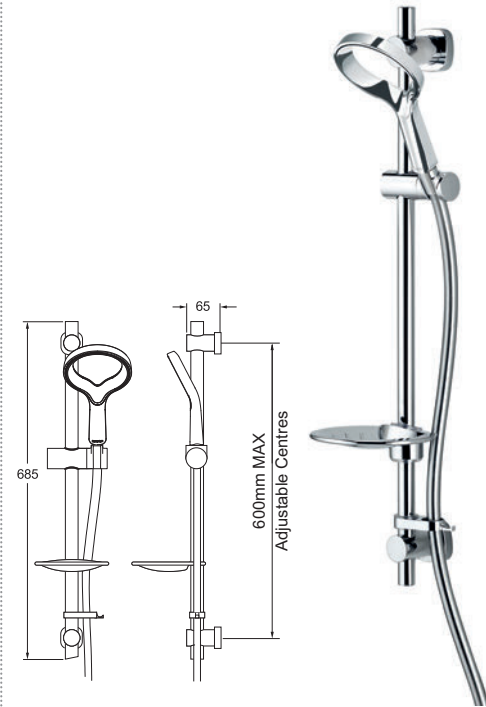

Aurajet™ AIO EASY FIT SHOWER KIT

INLET CONNECTIONS:
½" BSP
WORKING PRESSURE:
1.0 - 5.0 bar

- Unique, halo shaped head for a designer look
- Water efficient without compromising performance
- Handset resists the build up of limescale
- Easy to fit shower rail - simply twist and lock brackets into place, see page 43

Unified Water Label 9 l/min

AOSRCPUK Chrome

Ex.VAT £213.62 Inc.VAT £256.34

Unified Water Label 9 l/min

EKIT06/AIO Chrome

Ex.VAT £158.22 Inc.VAT £189.86