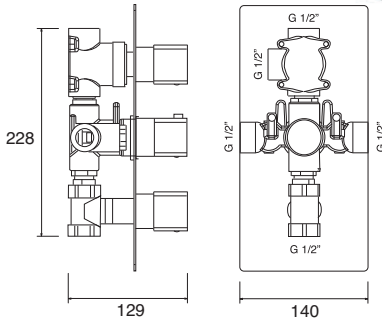

KIRI 3 DIRECTION CONCEALED SHOWER