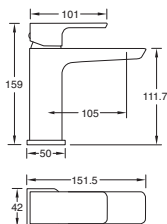

Methven Showers

ON TREND

WAI BASIN MIXER

INLET CONNECTIONS:
1/2" BSP

WORKING PRESSURE:
0.3 - 5.0 bar

AVAILABLE
MARCH
2021

WAIBBK Matte Black

- On trend matte black finish for a designer look
- Contemporary square design
- Ceramic cartridge for smooth operation
- Includes press top waste
- Fitted with a 4 l/min flow regulator
- Slim stream aerator with directional swivel
- Also available in chrome see page 67

Unified Water Label 4 l/min

Ex.VAT £150.00 Inc.VAT £180.00