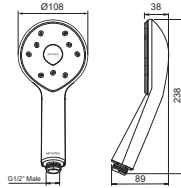

Satinjet® KIRI LOW FLOW MK2 HANDSET

INLET CONNECTIONS:
1/2" BSP

WORKING PRESSURE:
1.0 - 5.0 bar

- Water efficient without compromising performance
- Delivers a great shower experience at a lower flow rate
- Lifetime warranty

Unified Water Label 6 l/min

KRLFHSCP Chrome

Ex.VAT £36.74 Inc.VAT £44.09

Satinjet® KIRI LOW FLOW MK2 SHOWER ROSE