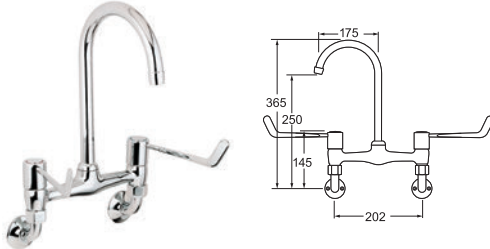

**LEVER WALL MOUNTED BRIDGE SINK MIXER
6" LEVERS**

INLET CONNECTIONS:
½" BSP
WORKING PRESSURE:
0.2 - 5.0 bar

- Ceramic disc handles ensure a smooth operation
- Dual Flow
- Swivel spout

DLV305WM Chrome

Ex.VAT £220.48 Inc.VAT £264.58

DESKTOP
MOBILE
TABLET