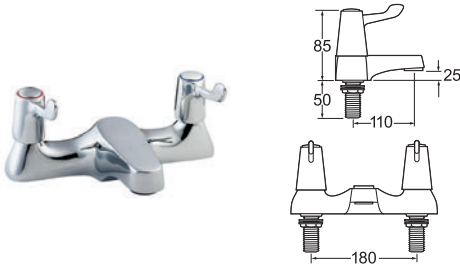

LEVER ACTION DECK MOUNTED BATH FILLER