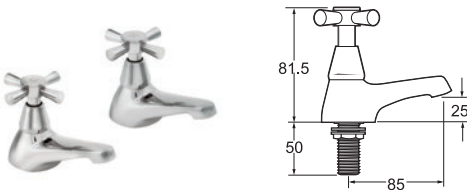

### MILAN BATH TAPS

**INLET CONNECTIONS:**  
3/4" BSP  
**WORKING PRESSURE:**  
0.1 - 5.0 bar

**MILAN 102** Chrome

Ex.VAT **£45.32** Inc.VAT **£54.38**