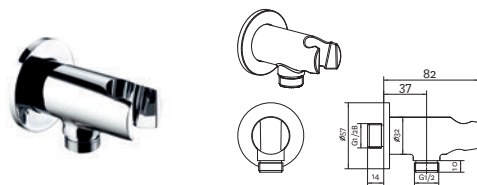

WALL ELBOW PARKING BRACKET

INLET CONNECTIONS:
1/2" BSP

- Brass construction

WEPB Chrome Ex.VAT **£57.32** Inc.VAT **£68.78**

ROUND PARKING BRACKET