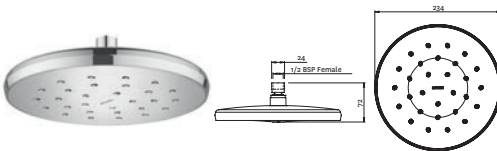

INLET CONNECTIONS:
1/2" BSP

WORKING PRESSURE:
0.35 - 5.0 bar

- Water efficient without compromising performance
- Adjustable head to angle spray exactly where you want it
- Lifetime warranty

Unified Water Label 9 l/min

OSRO230CPUK Chrome

Ex.VAT £169.03 Inc.VAT £202.84