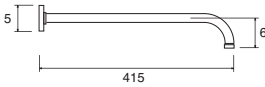

Methven Showers

ON TREND

METHVEN

OVER HEAD WALL SHOWER ARM

Airstream™ 3 MODE HANDSET

AVAILABLE
MARCH
2021

INLET CONNECTIONS:

½" BSP

- On trend matte black finish for a designer look
- Pair with a round or square head
- Also available in chrome see page 54

WORKING PRESSURE:

0.3 - 5.0 bar

- On trend matte black finish for a designer look
- Features Airstream for softer, lighter, more voluminous showering
- Simple lever to change between Airstream full body, massage and combination spray
- Rub clean nozzles

ARMW06BK Matte Black

Ex.VAT £70.00 Inc.VAT £84.00

HANM09BK Matte Black

Ex.VAT £55.12 Inc.VAT £66.14