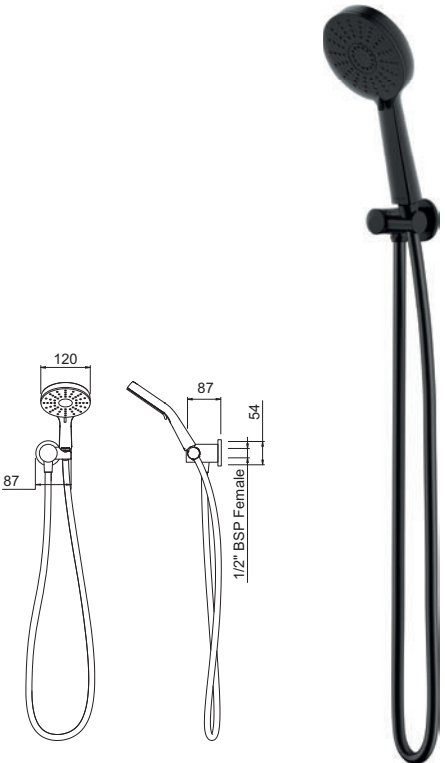

Methven Showers ON TREND

Airstream™ HAND SHOWER

INLET CONNECTIONS:
1/2" BSP

WORKING PRESSURE:
0.5 - 5.0 bar

- On trend matte black finish for a designer look
- Features Airstream for softer, lighter, more voluminous showering
- Simple lever to change between Airstream full body, massage and combination spray
- Includes male threaded connector

KHSBK Matte Black Ex.VAT **£116.85** Inc.VAT **£140.22**