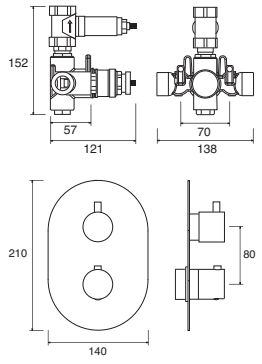

Methven Showers

ON TREND

KAHA 1 DIRECTION CONCEALED SHOWER