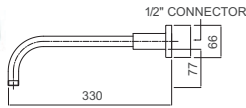

INLET CONNECTIONS:
1/2" BSP

- Brass construction
- Comes complete with 1/2" BSP connection
- Pair with a round or square head

SAW320 Chrome

Ex.VAT **£32.20** Inc.VAT **£38.64**