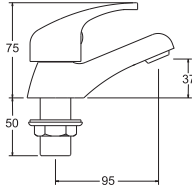

ADORE BATH TAPS