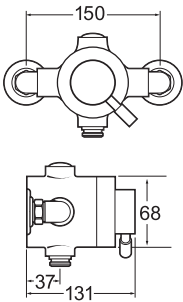

DEVA SHOWERS

SEQUENTIAL SHOWERS

DEVA SHOWERS

VISION EXPOSED SEQUENTIAL SHOWER VALVE

VALVE:

Thermostatic

OPERATION:

Single control for flow and temperature

INLET CONNECTIONS:

15mm Compression

WORKING PRESSURE:

0.1 - 5.0 bar

- Longer lever for ease of use
- Single control operates both on/off and temperature control
- Adjustable centres
- Co-ordinate with shower accessories see pages 89-97