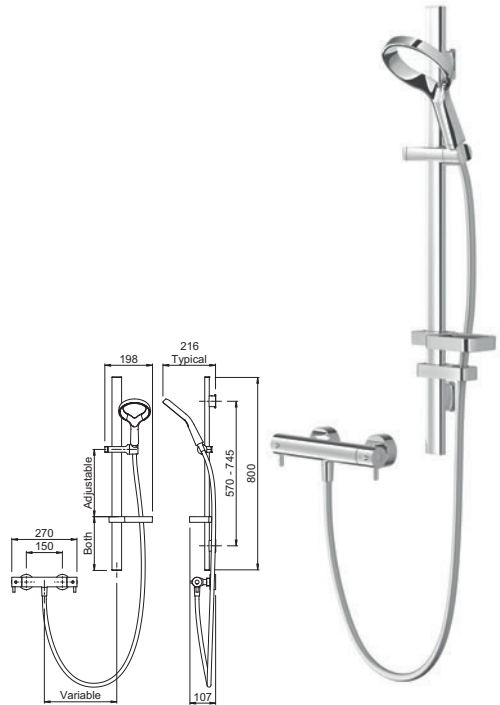

Aurajet™

**AIO COOL TO TOUCH
BAR MIXER SHOWER
KIT**

VALVE:
Thermostatic

OPERATION:
Separate flow and
temperature controls

INLET CONNECTIONS:
15mm Compression

WORKING PRESSURE:
1.0 - 5.0 bar

- Unique, halo shaped head for a designer look
- Water efficient without compromising performance
- Handset resists the build up of limescale
- Valve is safe and cool to touch making it ideal for families
- 38°C temperature hot stop with override facility
- Eco flow control with override facility
- Includes easy fit connections
- Riser rail features adjustable brackets - ideal for retrofit

AOCTSCPUK Chrome

Ex.VAT £320.99 Inc.VAT £385.19

Unified Water Label 9 l/min