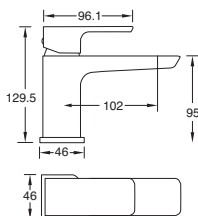

WAI MINI BASIN MIXER

INLET CONNECTIONS:
1/2" BSP

WORKING PRESSURE:
0.3 - 5.0 bar

AVAILABLE
MARCH
2021

WAIBMBK Matte Black

- On trend matte black finish for a designer look
- Contemporary square design
- Ceramic cartridge for smooth operation
- Fitted with a 4 l/min flow regulator
- Slim stream aerator with directional swivel
- Also available in chrome see page 67

Unified Water Label 4 l/min

Ex.VAT £130.00 Inc.VAT £156.00