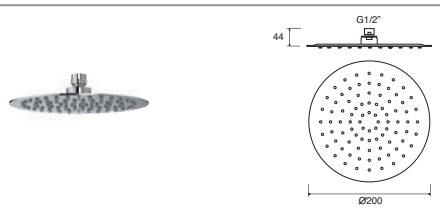

200MM ROUND RAIN SHOWER

INLET CONNECTIONS:
1/2" BSP

WORKING PRESSURE:
0.5 - 5.0 bar

- Easy to clean nozzles
- Adjustable head to angle spray exactly where you want it
- Fitted with 8 l/min flow regulator
- Also available in matte black see page 17

Unified Water Label 8 l/min

HEAH10CP Chrome Ex.VAT **£150.00** Inc.VAT **£180.00**

HEAH10BK Matte Black Ex.VAT **£190.00** Inc.VAT **£228.00**