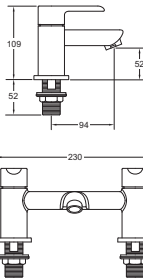

KEA BATH FILLER

INLET CONNECTIONS:
3/4" BSP

WORKING PRESSURE:
0.3 - 5.0 bar

- Ceramic disc handles ensure a smooth operation

KEBFCPUK Chrome

Ex.VAT **£170.69** Inc.VAT **£204.83**