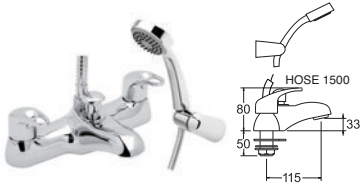

LACE DECK MOUNTED BATH SHOWER MIXER

INLET CONNECTIONS:
3/4" BSP
WORKING PRESSURE:
0.5 - 5.0 bar

- Ceramic disc handles ensure a smooth operation
- Comes complete with single mode shower kit and wall bracket

LACE106 Chrome

Ex.VAT £140.37 Inc.VAT £168.44

LACE DECK MOUNTED BATH FILLER