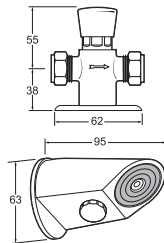

ANTI-VANDAL SHOWER SYSTEM

Valve:
Manual
INLET CONNECTIONS:
15mm Copper
9 L/min flow regulator available, FRAV 9

- Sturdy brass construction and compact rounded shape for both style and durability
- Suitable for sports centres, public facilities etc

AVSH002 Chrome

Ex.VAT **£180.89** Inc.VAT **£217.07**

SHATAF WITH HOSE AND WALL BRACKET