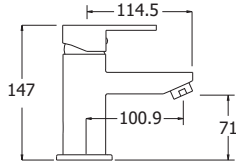

DEVA BATHROOM TAPS

ETHOS

ETHOS MONO BASIN MIXER

INLET CONNECTIONS:
1/2" BSP
WORKING PRESSURE:
0.3 - 5.0 bar

- Ceramic cartridge for smooth operation
- Tilt and turn temperature and flow control
- Comes complete with press top waste
- Compatible with Waterblade - innovative technology which uses just 2.5 l/min

ETH113 Chrome

Ex.VAT **£91.86** Inc.VAT **£110.23**

ETHOS MINI MONO BASIN MIXER