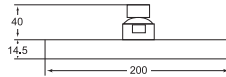

KROME 8" (200MM) FIXED HEAD WITH SWIVEL JOINT

INLET CONNECTIONS:
½" BSP
WORKING PRESSURE:
0.1 - 5.0 bar

- Adjustable head to angle spray exactly where you want it
- Easy to clean nozzles

HEAH06 Chrome

Ex.VAT £50.72 Inc.VAT £60.86