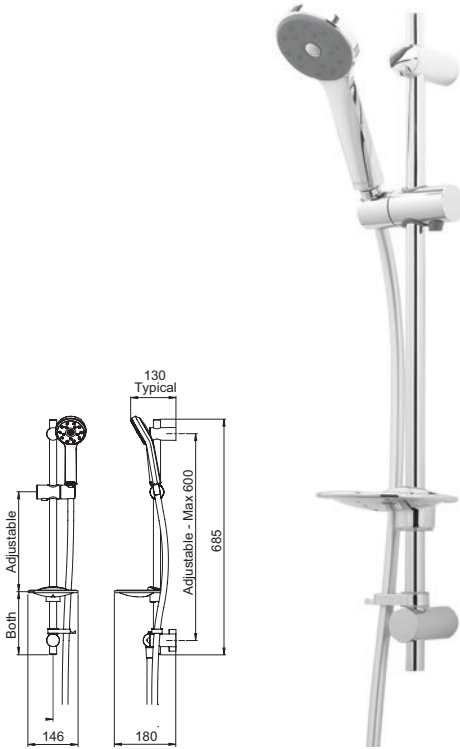

Satinjet® MAKU SHOWER KIT

INLET CONNECTIONS:
½" BSP

WORKING PRESSURE:
0.35 - 5.0 bar

- Water efficient without compromising performance
- Includes Maku Satinjet handset
- Supplied with 9l/min flow regulator
- Suitable for all showers
- Ideal for electric showers
- Riser rail features adjustable brackets - ideal for retrofit

MK1 Chrome & Graphite

Ex.VAT £57.96 Inc.VAT £69.55