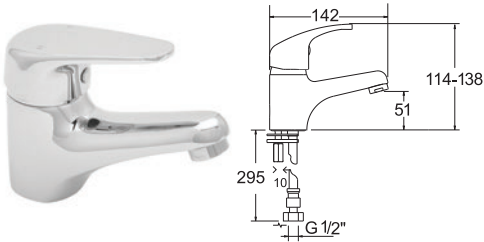

DEVA BATHROOM TAPS

ADORE

ADORE MONO BASIN MIXER

INLET CONNECTIONS:
1/2" BSP

WORKING PRESSURE:
0.2 - 5.0 bar

- Ceramic cartridge for smooth operation
- Tilt and turn temperature and flow control
- Comes complete with press top waste
- Compatible with Waterblade - innovative technology which uses just 2.5 l/min

ADORE113 Chrome

Ex.VAT **£81.41** Inc.VAT **£97.69**

ADORE113/501 Gold

Ex.VAT **£123.51** Inc.VAT **£148.21**