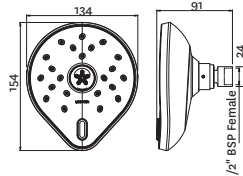

1/2" BSP Female

INLET CONNECTIONS:

1/2" BSP

WORKING PRESSURE:

0.35 - 5.0 bar

- Choose from Satinjet body shower or massage sprays
- Water efficient without compromising performance
- Adjustable head to angle spray exactly where you want it
- Lifetime warranty

KHWSCPUK Chrome

Unified Water Label 9 l/min

Ex.VAT £77.42 Inc.VAT £92.90