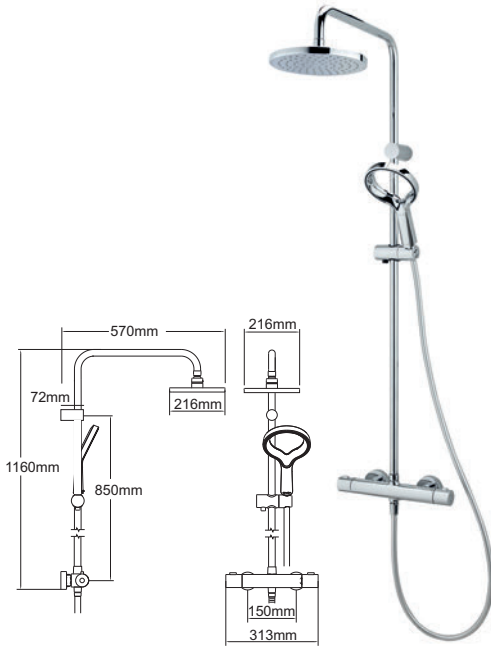

Methven Showers

AIO

METHVEN

Aurajet™

**AIO COOL TO TOUCH
BAR SHOWER WITH
DIVERTER**

VALVE:
Thermostatic

OPERATION:
Separate flow and
temperature controls

INLET CONNECTIONS:
15mm Compression

WORKING PRESSURE:
1.0 - 5.0 bar

- Unique, halo shaped head for a designer look
- Water efficient without compromising performance
- Includes Aurajet Aio handset
- Handset resists the build up of limescale
- Valve is safe and cool to touch making it ideal for families
- 38°C temperature hot stop with override facility
- Eco flow control with override facility
- Includes easy fit connections

AOKTSTDEF Chrome

Ex.VAT £386.45 Inc.VAT £463.74