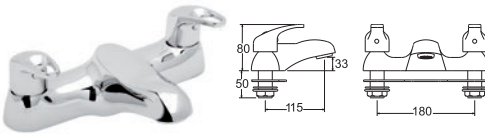

INLET CONNECTIONS:
3/4" BSP
WORKING PRESSURE:
0.5 - 5.0 bar

- Ceramic disc handles ensure a smooth operation

LACE108 Chrome

Ex.VAT £117.90 Inc.VAT £141.48