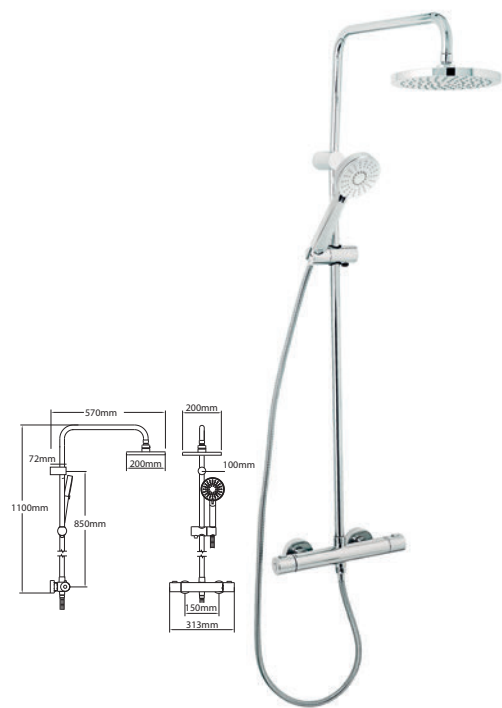

DYNAMIC COOL TO TOUCH BAR SHOWER WITH DIVERTER

VALVE:

Thermostatic

OPERATION:

Separate flow and temperature controls

INLET CONNECTIONS:

15mm Compression

WORKING PRESSURE:

1.5 - 5.0 bar

- Valve is safe and cool to touch making it ideal for families
- 38°C temperature hot stop with override facility
- Integral diverter to fixed head and handset
- Double interlocked 1.5m hose
- Includes easy fit connections

DCTSDEF Chrome

Ex.VAT £374.65 Inc.VAT £449.58