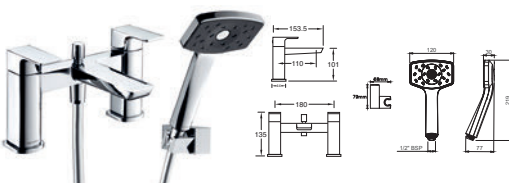

Satinjet® WAI BATH SHOWER MIXER

INLET CONNECTIONS:
3/4" BSP

WORKING PRESSURE:
0.5 - 5.0 bar

- Contemporary square design
- Complete with Waipori Satinjet handset regulated to 9 l/min & wall bracket
- Water efficient without compromising showering performance
- Ceramic disc handles ensure a smooth operation
- Also available in black see page 23

WAIBSMCPUK Chrome & Graphite Ex.VAT **£209.46** Inc.VAT **£251.35**

WAIBSMBK Matte Black Ex.VAT **£250.00** Inc.VAT **£300.00**