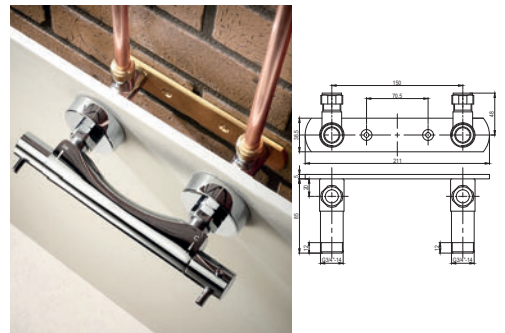

SHOWER FIXING BRACKET

INLET CONNECTIONS: 15mm Compression

- For added stability and ease of installation
- Brass construction

SPE16 Chrome

Ex.VAT **£78.45** Inc.VAT **£94.14**