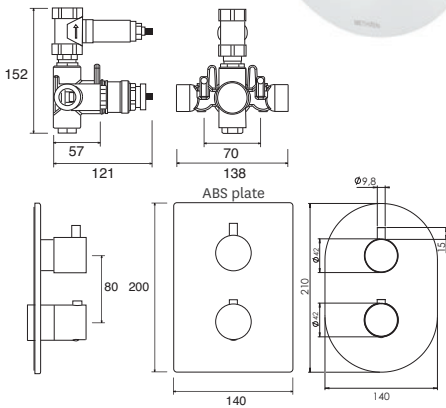

Methven Showers

KAHA

KAHA 1 DIRECTION CONCEALED SHOWER

VALVE:
Thermostatic

OPERATION:
Separate flow and temperature controls

INLET CONNECTIONS:
1/2" BSP

WORKING PRESSURE:
0.2 - 5.0 bar

- 38°C temperature hot stop with override facility
- Front access filters - no need to disconnect shower from water supply during maintenance
- Available with brass or ABS concealing plate
- Concealed shower spindle extension available see page 165
- Also available in matte black see page 20

KAHA 1D Chrome (Brass) Ex.VAT £340.00 Inc.VAT £408.00

KAHA 1DA Chrome (ABS plate) Ex.VAT £295.00 Inc.VAT £354.00