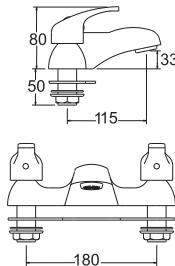

ADORE DECK MOUNTED BATH FILLER