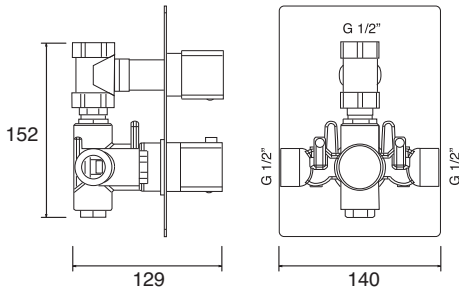

Methven Showers

KIRI

KIRI 1 DIRECTION CONCEALED SHOWER

VALVE:
Thermostatic

OPERATION:
Separate flow and temperature controls

INLET CONNECTIONS:
1/2" BSP

WORKING PRESSURE:
0.2 - 5.0 bar

- 38°C temperature hot stop with override facility
- Front access filters - no need to disconnect shower from water supply during maintenance
- Available with brass or ABS concealing plate
- Concealed shower spindle extension available see page 165

KIRI 1D Chrome (Brass) Ex.VAT £340.00 Inc.VAT £408.00

KIRI 1DA Chrome (ABS plate) Ex.VAT £295.00 Inc.VAT £354.00