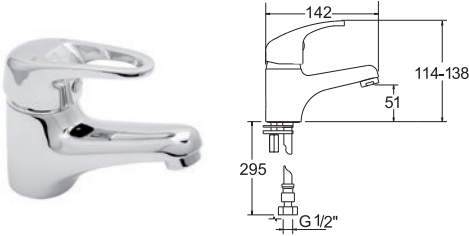

DEVA BATHROOM TAPS

LACE

LACE MONO BASIN MIXER

INLET CONNECTIONS:
1/2" BSP
WORKING PRESSURE:
0.2 - 5.0 bar

- Ceramic cartridge for smooth operation
- Tilt and turn temperature and flow control
- Comes complete with press top waste
- Compatible with Waterblade - innovative technology which uses just 2.5 l/min

LACE113 Chrome

Ex.VAT **£81.41** Inc.VAT **£97.69**

LACE MINI MONO BASIN MIXER