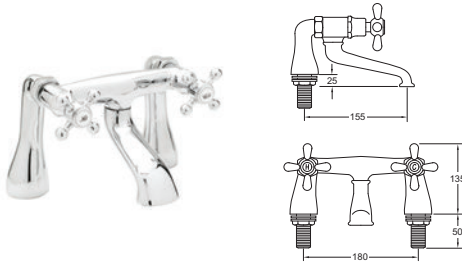

TUDOR PILLAR MOUNTED BATH FILLER