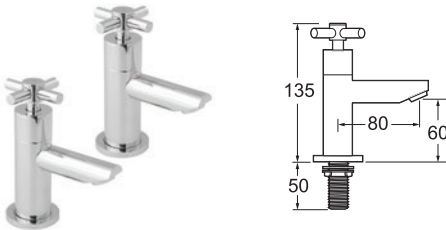

INLET CONNECTIONS:
3/4" BSP
WORKING PRESSURE:
0.2 - 5.0 bar

- Ceramic disc handles ensure a smooth operation
- Optimised for bath filling

MOT102 Chrome

Ex.VAT **£99.43** Inc.VAT **£119.32**

MOTIF DECK MOUNTED BATH SHOWER MIXER