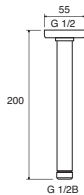

CEILING MOUNTED SHOWER ARM 200MM

INLET CONNECTIONS:
1/2" BSP

- Brass construction
- Pair with a round or square head
- Also available in matte black see page 17

ARMC05CP Chrome

Ex.VAT **£40.00** Inc.VAT **£48.00**

ARMC05BK Matte Black

Ex.VAT **£60.00** Inc.VAT **£72.00**

AVAILABLE
MARCH
2021