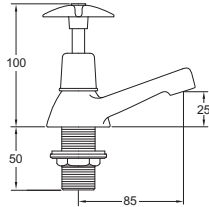

INLET CONNECTIONS:
3/4" BSP
WORKING PRESSURE:
0.1 - 5.0 bar

- Additional set of red and blue indices included

182X Chrome

Ex.VAT **£35.84** Inc.VAT **£43.01**