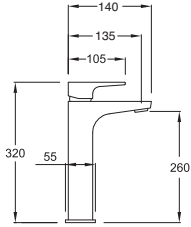

AMIO TALL BASIN MIXER

INLET CONNECTIONS:
1/2" BSP
WORKING PRESSURE:
0.3 - 5.0 bar

- On trend matte black finish for a designer look
- Contemporary shape
- Ceramic cartridge for smooth operation
- Also available in chrome see page 70
- For press top waste see page 26

AMTBBK Matte Black Ex.VAT **£178.59** Inc.VAT **£214.31**

AMIO MINI BASIN MIXER