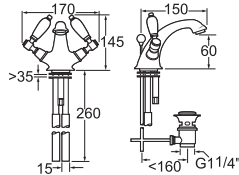

DEVA BATHROOM TAPS

GEORGIAN

GEORGIAN MONO BASIN MIXER WITH POP UP WASTE

INLET CONNECTIONS:
15mm
WORKING PRESSURE:
0.1 - 5.0 bar

- Ceramic disc handles ensure a smooth operation
- Comes complete with a lever operated pop up waste

GE04 Chrome

Ex.VAT **£213.04** Inc.VAT **£255.65**

GE04/501 Gold

Ex.VAT **£263.19** Inc.VAT **£315.83**

GEORGIAN BASIN TAPS