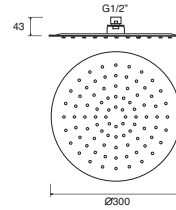

300MM ROUND RAIN SHOWER

AVAILABLE
MARCH
2021

INLET CONNECTIONS:
1/2" BSP

WORKING PRESSURE:
0.5 - 5.0 bar

- On trend matte black finish for a designer look
- Pair with a ceiling or wall arm
- Easy to clean nozzles
- Fitted with a 9 l/min flow regulator
- Adjustable head to angle spray exactly where you want it
- Also available in chrome see page 32

HEAH08BK Matte Black

Unified Water Label 9 l/min

Ex.VAT £220.00 Inc.VAT £264.00