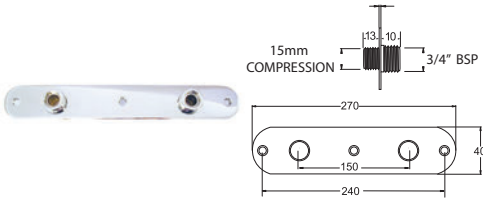

WALL PLATE FOR BAR SHOWERS

INLET CONNECTIONS: 15mm Compression

- Brass construction
- Wall fixing plate for added stability and ease of installation
- Suitable for most bar shower mixers

SPE10 Chrome

Ex.VAT **£43.29** Inc.VAT **£51.95**