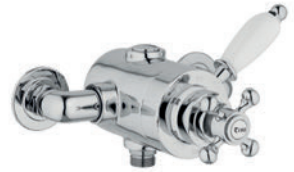

GEORGIAN EXPOSED CONCENTRIC SHOWER

VALVE:
Thermostatic
OPERATION:
Separate flow and temperature controls
INLET CONNECTIONS:
15mm Compression
WORKING PRESSURE:
0.1 - 5.0 bar

- Cross handle for temperature control and white lever for on/off
- Co-ordinate with shower accessories see pages 89-97
- Can be fitted with an adjustable or rigid riser

GEOCONEX Chrome

Ex.VAT £535.00 Inc.VAT £642.00