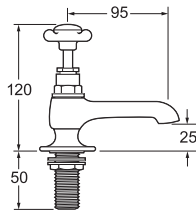

CORONATION BASIN TAPS

INLET CONNECTIONS:
1/2" BSP
WORKING PRESSURE:
0.1 - 5.0 bar

CR19 Chrome Ex.VAT **£85.21** Inc.VAT **£102.25**

CR19/501 Gold Ex.VAT **£116.50** Inc.VAT **£139.80**

CORONATION BATH TAPS