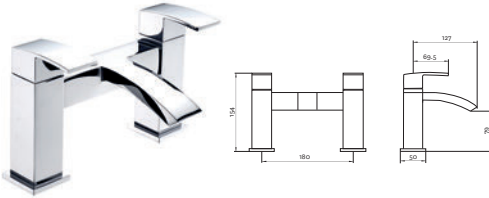

SWO2108 Chrome

Ex.VAT £176.38 Inc.VAT £211.66

DEVA BATHROOM TAPS

Swoop

**SWOOP RANGE  
SUPPLIED IN  
FULL COLOUR  
PACKAGING**