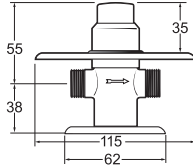

NON CONCUSSIVE PRE-SET RECESSED SHOWER VALVE

VALVE:
Manual
INLET CONNECTIONS:
15mm Copper
WORKING PRESSURE:
0.2 - 5.0 bar

- Suitable for swimming baths, leisure clubs etc
- Pre-set automatic shut off after approximately 20 seconds

NCT003 Chrome

Ex.VAT **£92.64** Inc.VAT **£111.17**

ANTI-VANDAL SHOWER HEAD