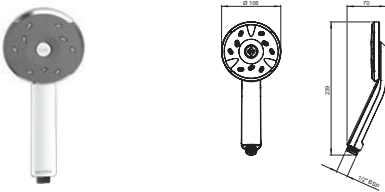

Satinjet® KIRI LOW FLOW HANDSET

INLET CONNECTIONS:
1/2" BSP
WORKING PRESSURE:
1.0 - 5.0 bar

- Water efficient without compromising performance
- Delivers a great shower experience at a lower flow rate
- Lifetime warranty

SJK23-LF Chrome & Graphite

Ex.VAT **£32.20** Inc.VAT **£38.64**

Satinjet® KIRI LOW FLOW SHOWER ROSE