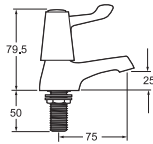

INLET CONNECTIONS:
1/2" BSP
WORKING PRESSURE:
0.1 - 5.0 bar

- Metal backnuts on SPEC code

DLT101 Chrome

Ex.VAT **£40.58** Inc.VAT **£48.70**

DLT SPEC101 Chrome

Ex.VAT **£43.95** Inc.VAT **£52.74**

DLV101 Chrome 6" Lever

Ex.VAT **£83.19** Inc.VAT **£99.83**

LEVER ACTION BATH TAPS