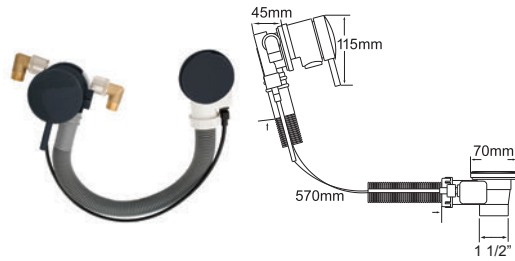

1 1/2" BATH FILL AND OVERFLOW WASTE

PUW206BK Matte Black

Ex.VAT **£160.76** Inc.VAT **£192.91**

- On trend matte black finish for a designer look
- Operated by overflow allowing hands free drainage
- Also available in chrome see page 162

1 1/4" BOTTLE TRAP WITH WALL EXTENSION