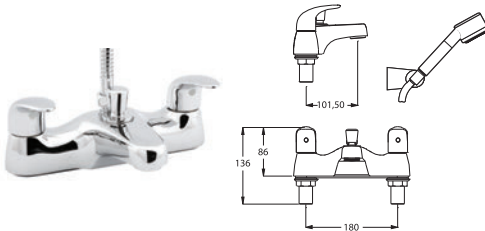

ELAN DECK MOUNTED BATH SHOWER MIXER

INLET CONNECTIONS:
3/4" BSP
WORKING PRESSURE:
0.5 - 5.0 bar

- Ceramic disc handles ensure a smooth operation
- Comes complete with single mode shower kit and wall bracket

ELAN106/DM Chrome

Ex.VAT £169.09 Inc.VAT £202.91

ELAN DECK MOUNTED BATH FILLER