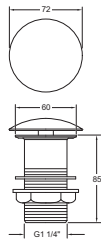

FREE FLOW UNSLOTTED WASTE