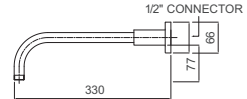

OVER HEAD WALL SHOWER ARM

INLET CONNECTIONS:
1/2" BSP

- Brass construction
- Comes complete with 1/2" BSP connection
- Pair with a round or square shower head

SAW320 Chrome

Ex.VAT £32.20 Inc.VAT £38.64