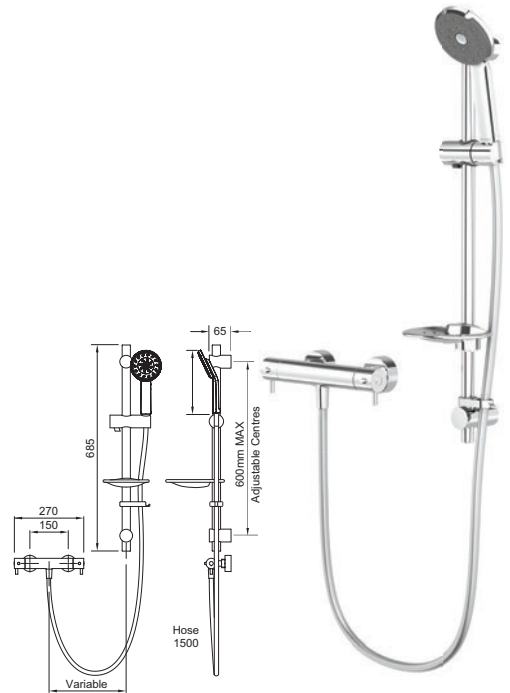

Satinjet®

KIRI COOL TO TOUCH BAR SHOWER

VALVE:
Thermostatic

OPERATION:
Separate flow and temperature controls

INLET CONNECTIONS:
15mm Compression

WORKING PRESSURE:
0.5 - 5.0 bar

- Water efficient without compromising performance
- Includes Kiri Satinjet handset
- 38°C temperature hot stop with override facility
- Valve is safe and cool to touch making it ideal for families
- Eco flow control with override facility
- Includes easy fit connections

KCTS Chrome & Graphite

Ex.VAT £213.62 Inc.VAT £256.34