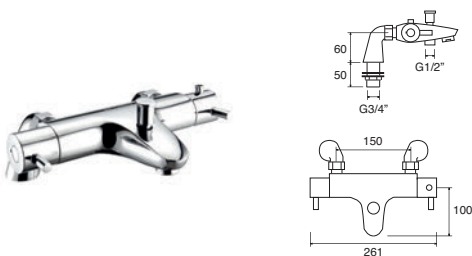

THERMOSTATIC PILLAR MOUNTED BATH SHOWER MIXER

VALVE:
Thermostatic

OPERATION:
Separate flow and temperature controls

INLET CONNECTIONS:
3/4" BSP

WORKING PRESSURE:
1.0 - 5.0 bar

TLVBSMNK Chrome

- Thermostatic valve with 38°C temperature stop (with override)

Ex.VAT £265.00 Inc.VAT £318.00