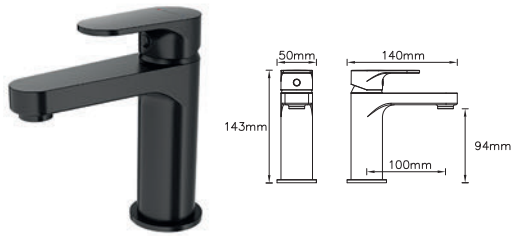

Methven Showers

ON TREND

BREEZE BASIN MIXER