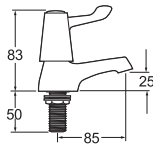

INLET CONNECTIONS:
3/4" BSP
WORKING PRESSURE:
0.1 - 5.0 bar

- Metal backnuts on SPEC code

DLT102 Chrome

Ex.VAT **£44.64** Inc.VAT **£53.57**

DLT SPEC102 Chrome

Ex.VAT **£48.02** Inc.VAT **£57.62**

DLV102 Chrome 6" Lever

Ex.VAT **£87.25** Inc.VAT **£104.70**