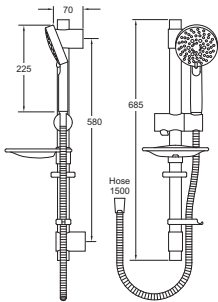

3 MODE SHOWER KIT

WORKING PRESSURE:
0.1 - 5.0 bar

- 3 individual spray patterns
- Riser rail features adjustable brackets - ideal for retrofit
- Easy clean, twist free smooth hose

KMKIT Chrome

Ex.VAT £95.80 Inc.VAT £114.96