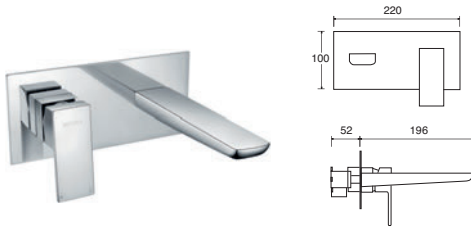

WAI WALL MOUNTED BATH FILLER

INLET CONNECTIONS:
3/4" BSP

WORKING PRESSURE:
1.0 - 5.0 bar

- Contemporary square design
- Ceramic cartridge for smooth operation

WAIWMBFCP Chrome Ex.VAT **£125.85** Inc.VAT **£151.02**

WAI 3 HOLE BATH FILLER