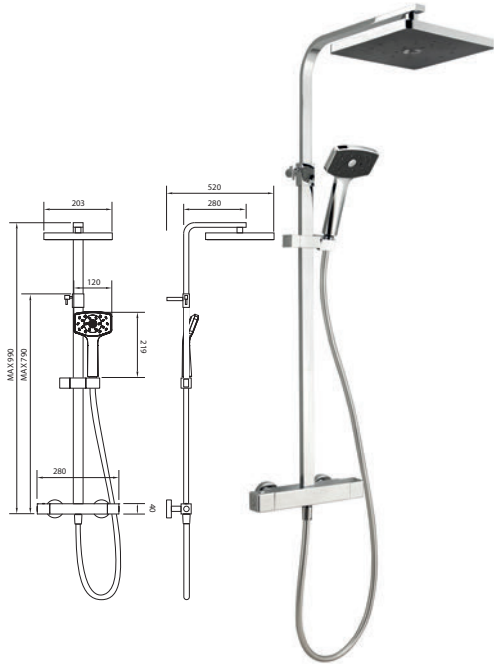

Methven Showers

WAIPORI

Satinjet®

WAIPORI COOL TO TOUCH BAR SHOWER WITH DIVERTER

VALVE:
Thermostatic

OPERATION:
Separate flow and temperature controls

INLET CONNECTIONS:
15mm Compression

WORKING PRESSURE:
1.5 - 5.0 bar

- Water efficient without compromising performance
- Includes Satinjet overhead and Waipori Satinjet handset
- Rectangular head for a wide spray pattern
- Supplied with a 9 l/min flow regulator
- 38°C temperature hot stop with override facility
- Valve is safe and cool to touch making it ideal for families
- Riser height can be adjusted to suit your family

WCTSDEF Chrome & Graphite

Ex.VAT £521.56 Inc.VAT £625.87