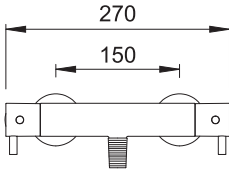

COOL TO TOUCH BAR VALVE

VALVE:
Thermostatic

OPERATION:
Separate flow and temperature controls

INLET CONNECTIONS:
15mm Compression

WORKING PRESSURE:
0.2 - 5.0 bar

- 38°C temperature hot stop with override facility
- Valve is safe and cool to touch making it ideal for families
- Eco flow control with override facility
- Includes easy fit connections
- Lever handle for ease of use

CTBV02 Chrome

Ex.VAT £127.60 Inc.VAT £153.12