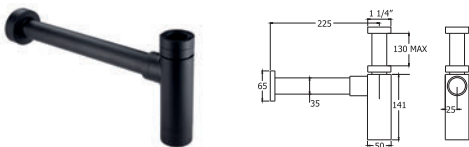

## 1 1/4" BOTTLE TRAP WITH WALL EXTENSION

**VSN625BK** Matte Black

Ex.VAT **£93.48** Inc.VAT **£112.18**

- On trend matte black finish for a designer look
- Solid brass
- Also available in chrome see page 165