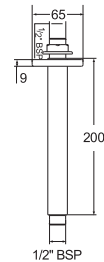

## SQUARE CEILING SHOWER ARM 200MM

**INLET CONNECTIONS:**  
1/2" BSP

- Brass construction
- Comes complete with 1/2" BSP connection
- Pair with a round or square shower head

ARMC04 Chrome

Ex.VAT £50.05 Inc.VAT £60.06