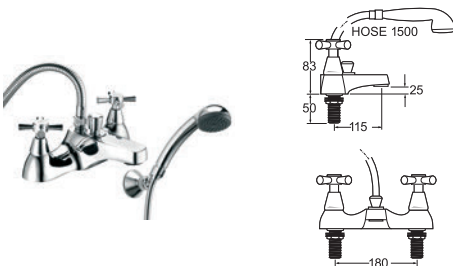

MILAN DECK MOUNTED BATH SHOWER MIXER

INLET CONNECTIONS:
3/4" BSP
WORKING PRESSURE:
0.1 - 5.0 bar

- Comes complete with single mode shower kit and wall bracket

MILAN 106 Chrome

Ex.VAT **£142.03** Inc.VAT **£170.44**