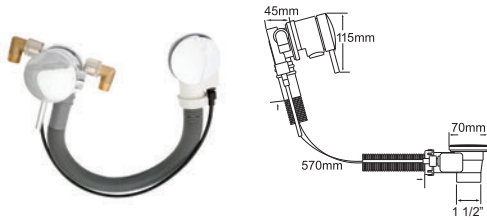

1 1/2" BATH FILL AND OVERFLOW WASTE