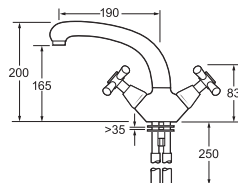

MILAN MONO SINK MIXER

INLET CONNECTIONS:
15mm Copper
WORKING PRESSURE:
0.1 - 5.0 bar

- Swivel spout
- Dual Flow

MILAN 104 Chrome

Ex.VAT **£116.32** Inc.VAT **£139.58**