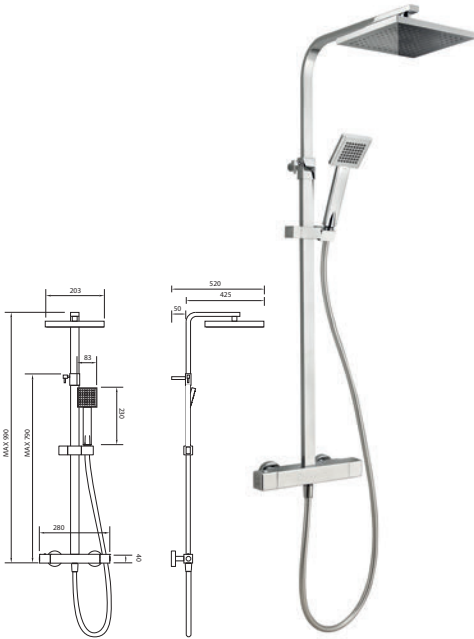

SAVVI COOL TO TOUCH BAR SHOWER WITH DIVERTER

VALVE:
Thermostatic
OPERATION:
Separate flow and temperature controls
INLET CONNECTIONS:
15mm Compression
WORKING PRESSURE:
1.5 - 5.0 bar

- Valve is safe and cool to touch making it ideal for families
- 38°C temperature hot stop with override facility
- Integral diverter to fixed head and handset
- Riser height can be adjusted to suit your bathroom
- Smooth easy clean 1.5m hose
- Includes easy fit connections

SCTSDEF Chrome

Ex.VAT £415.23 Inc.VAT £498.28