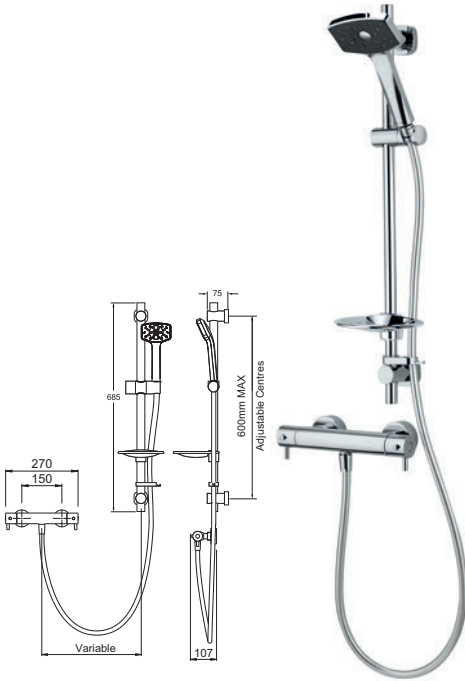

Methven Showers

WAIPORI

METHVEN

Satinjet®

WAIPORI COOL TO TOUCH BAR SHOWER WITH EASY FIT KIT

VALVE:
Thermostatic

OPERATION:
Separate flow and temperature controls

INLET CONNECTIONS:
15mm Compression

WORKING PRESSURE:
1.0 - 5.0 bar

- Water efficient without compromising performance
- Rectangular head for a wide spray pattern
- Supplied with 9l/min flow regulator
- 38°C temperature hot stop with override facility
- Valve is safe and cool to touch making it ideal for families
- Easy to fit shower rail - simply twist and lock brackets into place, see page 43

WKCTS Chrome & Graphite

Ex.VAT £170.14 Inc.VAT £204.17