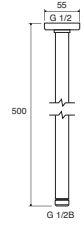

CEILING MOUNTED SHOWER ARM 500MM

AVAILABLE
MARCH
2021

INLET CONNECTIONS:
1/2" BSP

- On trend matte black finish for a designer look
- Pair with a round or square head
- Also available in chrome see page 55

ARMC07BK Matte Black Ex.VAT **£80.00** Inc.VAT **£96.00**