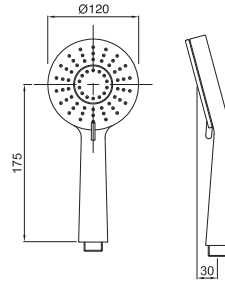

Methven Showers

ON TREND

METHVEN

OVER HEAD WALL SHOWER ARM

Airstream™ 3 MODE HANDSET

AVAILABLE
MARCH
2021

INLET CONNECTIONS:

½" BSP

- On trend matte black finish for a designer look
- Pair with a round or square head
- Also available in chrome see page 54

WORKING PRESSURE:

0.3 - 5.0 bar

- On trend matte black finish for a designer look
- Features Airstream for softer, lighter, more voluminous showering
- Simple lever to change between Airstream full body, massage and combination spray
- Rub clean nozzles

ARMW06BK Matte Black

Ex.VAT £70.00 Inc.VAT £84.00

HANM09BK Matte Black

Ex.VAT £55.12 Inc.VAT £66.14