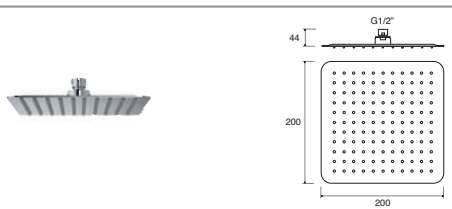

200MM SQUARE RAIN SHOWER

INLET CONNECTIONS:
1/2" BSP

WORKING PRESSURE:
0.5 - 5.0 bar

- Easy to clean nozzles
- Adjustable head to angle spray exactly where you want it
- Fitted with 8 l/min flow regulator
- Also available in matte black see page 17

Unified Water Label 8 l/min

HEAH11CP Chrome Ex.VAT **£180.00** Inc.VAT **£216.00**

HEAH11BK Matte Black Ex.VAT **£220.00** Inc.VAT **£264.00**