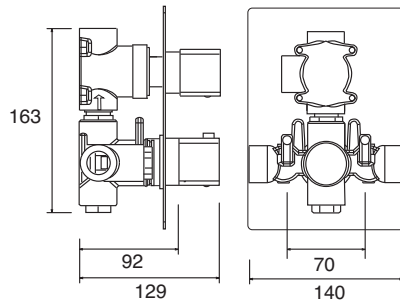

KIRI 2 DIRECTION CONCEALED SHOWER

VALVE:
Thermostatic

OPERATION:
Separate flow and temperature controls

INLET CONNECTIONS:
1/2" BSP

WORKING PRESSURE:
0.2 - 5.0 bar

- 38°C temperature hot stop with override facility
- Front access filters - no need to disconnect shower from water supply during maintenance
- Diverter cartridge to two outlets
- Available with brass or ABS concealing plate
- Concealed shower spindle extension available see page 165

KIRI 2D Chrome (Brass) Ex.VAT £395.00 Inc.VAT £474.00

KIRI 2DA Chrome (ABS plate) Ex.VAT £350.00 Inc.VAT £420.00