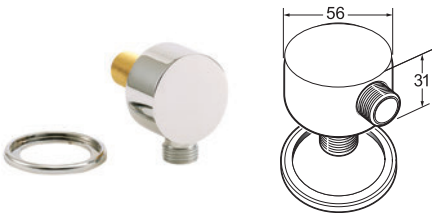

WALL UNION ROUND

INLET CONNECTIONS:
1/2" BSP

- Brass construction
- 40mm thread length

SPE01 Chrome

Ex.VAT £22.55 Inc.VAT £27.06

SPE01/G Gold

Ex.VAT £39.73 Inc.VAT £47.68