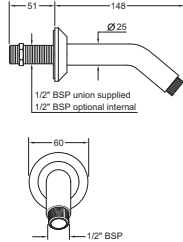

SUITABLE FOR ALL METHVEN & DEVA BY METHVEN PRODUCTS

DEVA SHOWERS

WALL-MOUNTED SHOWER ARM

INLET CONNECTIONS:
1/2" BSP

- Brass construction
- Comes complete with 1/2" BSP connection
- Pair with a round or square shower head

SAW148 Chrome

Ex.VAT £32.20 Inc.VAT £38.64