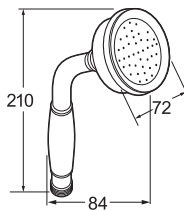

TRADITIONAL SINGLE MODE HANDSET

WORKING PRESSURE:
0.1 - 5.0 bar

- White handle insert

HANS03 Chrome

Ex.VAT £38.54 Inc.VAT £46.25