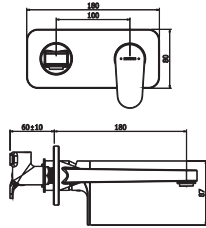

Methven Taps

BREEZE

BREEZE WALL MOUNTED BASIN MIXER