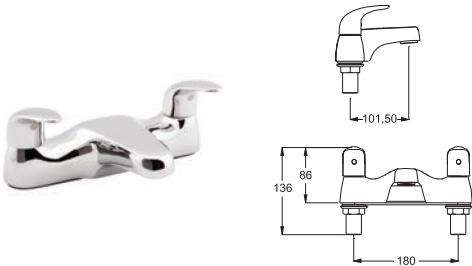

INLET CONNECTIONS:
3/4" BSP
WORKING PRESSURE:
0.3 - 5.0 bar

- Ceramic disc handles ensure a smooth operation

ELAN108 Chrome

Ex.VAT £135.27 Inc.VAT £162.32