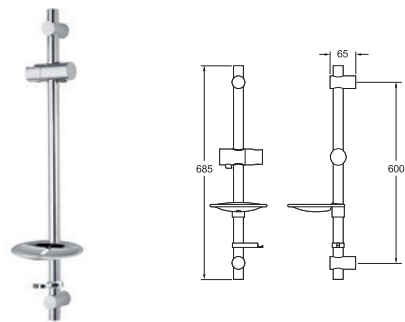

ADJUSTABLE RISER RAIL

- Riser rail features adjustable brackets - ideal for retrofit
- Easy to adjust handset slider

SPE15 Chrome

Ex.VAT £28.97 Inc.VAT £34.76