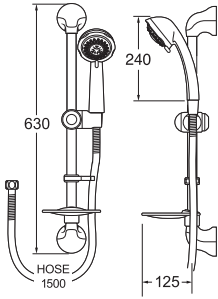

5 MODE SHOWER KIT

WORKING PRESSURE:
0.5 - 5.0 bar

- 5 individual spray patterns
- Double interlocked 1.5m hose

KITM03 Chrome

Ex.VAT £64.25 Inc.VAT £77.10