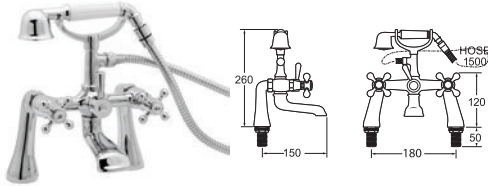

TUDOR PILLAR MOUNTED BATH SHOWER MIXER