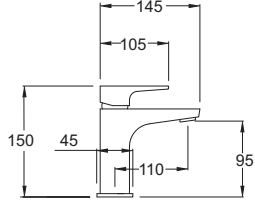

Methven Showers ON TREND

METHVEN

AMIO BASIN MIXER

INLET CONNECTIONS:
1/2" BSP
WORKING PRESSURE:
0.3 - 5.0 bar

- On trend matte black finish for a designer look
- Contemporary shape
- Ceramic cartridge for smooth operation
- Also available in chrome see page 70
- For press top waste see page 26

AMBBK Matte Black Ex.VAT **£132.29** Inc.VAT **£158.75**