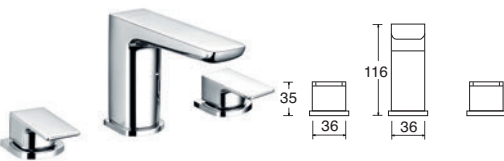

INLET CONNECTIONS:
3/4" BSP

WORKING PRESSURE:
1.0 - 5.0 bar

- Contemporary square design
- Ceramic disc handles ensure a smooth operation

WAI3BFCP Chrome Ex.VAT **£186.30** Inc.VAT **£223.56**