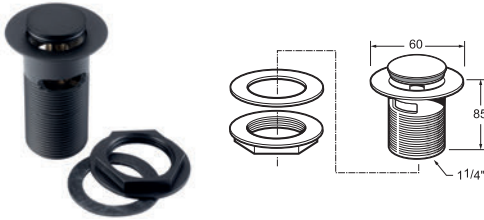

PRESS TOP WASTE

PTW300/MB Matte Black

Ex.VAT **£22.02** Inc.VAT **£26.42**

- On trend matte black finish for a designer look
- For basins with a built in overflow
- Also available in chrome see page 161