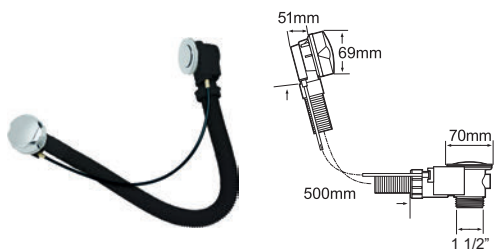

1 1/2" BATH WASTE