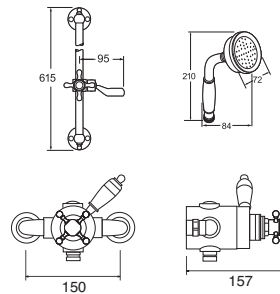

GEORGIAN EXPOSED CONCENTRIC SHOWER

VALVE:
Thermostatic
OPERATION:
Separate flow and temperature controls
INLET CONNECTIONS:
15mm Compression
WORKING PRESSURE:
0.1 - 5.0 bar

- Cross handle for temperature control and white lever for on/off
- Co-ordinate with shower accessories see pages 89-97
- Can be fitted with an adjustable or rigid riser

GEOCONEX Chrome

Ex.VAT £535.00 Inc.VAT £642.00