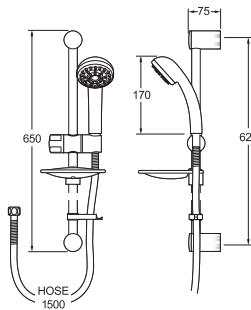

### CORE SINGLE MODE SIGNATURE SHOWER KIT

**WORKING PRESSURE:**  
0.1 - 5.0 bar

- Double interlocked 1.5 metre hose

**SIGKITS01** Chrome

Ex.VAT £43.29 Inc.VAT £51.95