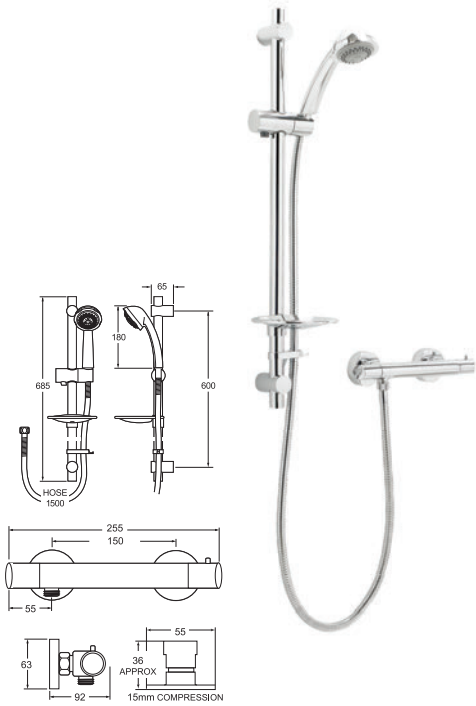

COMBI BAR SHOWER WITH MULTI MODE KIT

VALVE:
Thermostatic

OPERATION:
Separate flow and temperature controls

INLET CONNECTIONS:
15mm Compression

WORKING PRESSURE:
0.5 - 5.0 bar

- 38°C temperature hot stop with override facility
- Includes easy fit connections
- Double interlocked 1.5m hose
- Riser rail features adjustable brackets - ideal for retrofit

COMBMEF Chrome

Ex.VAT £192.74 Inc.VAT £231.29