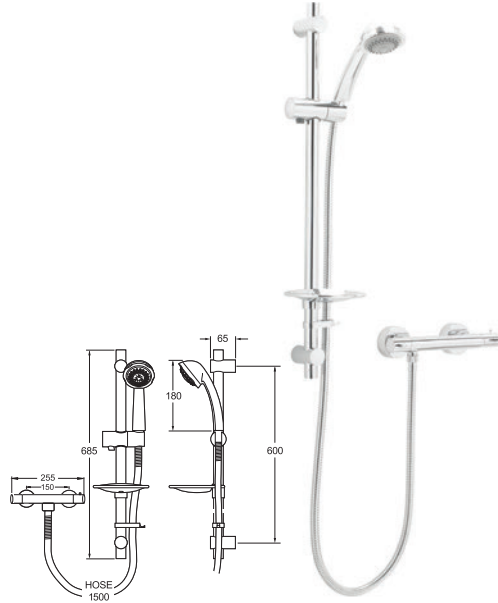

VISION BAR SHOWER WITH MULTI MODE KIT

VALVE:

Thermostatic

OPERATION:

Separate flow and temperature controls

INLET CONNECTIONS:

15mm Compression

WORKING PRESSURE:

0.5 - 5.0 bar

- 38°C temperature hot stop with override facility
- Includes easy fit connections
- Double interlocked 1.5m hose
- Riser rail features adjustable brackets - ideal for retrofit

VSNBMEF Chrome

Ex.VAT £199.51 Inc.VAT £239.41