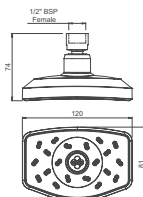

1/2" BSP Female

INLET CONNECTIONS:

1/2" BSP

WORKING PRESSURE:

0.35 - 5.0 bar

- Water efficient without compromising performance
- Rectangular head for a wide spray pattern
- Adjustable head to angle spray exactly where you want it
- Lifetime warranty

WASRCPUK Chrome & Graphite

Unified Water Label 9 l/min

19.8 l/min

Ex.VAT £42.94 Inc.VAT £51.53