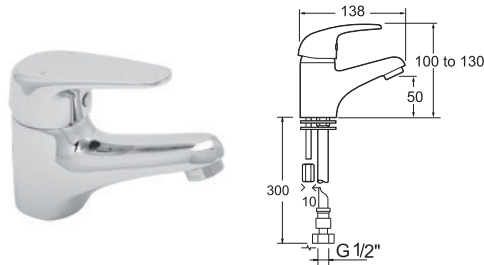

ADORE MINI MONO BASIN MIXER

INLET CONNECTIONS:
1/2" BSP

WORKING PRESSURE:
0.3 - 5.0 bar

- Ceramic cartridge for smooth operation
- Tilt and turn temperature and flow control
- Also available with Press Top waste - see code C

ADORE313 Chrome

Ex.VAT **£58.97** Inc.VAT **£70.76**

ADORE313C Chrome

Ex.VAT **£71.40** Inc.VAT **£85.68**

ADORE BASIN TAPS