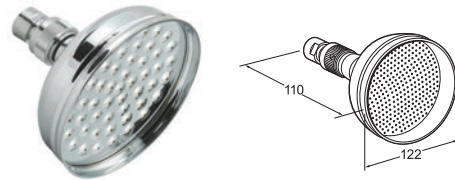

### 5" (125MM) TRADITIONAL SHOWER HEAD WITH SWIVEL JOINT

**INLET CONNECTIONS:**  
½" BSP  
**WORKING PRESSURE:**  
0.1 - 5.0 bar

- Adjustable head to angle spray exactly where you want it

HEAH02 Chrome

Ex.VAT £56.37 Inc.VAT £67.64