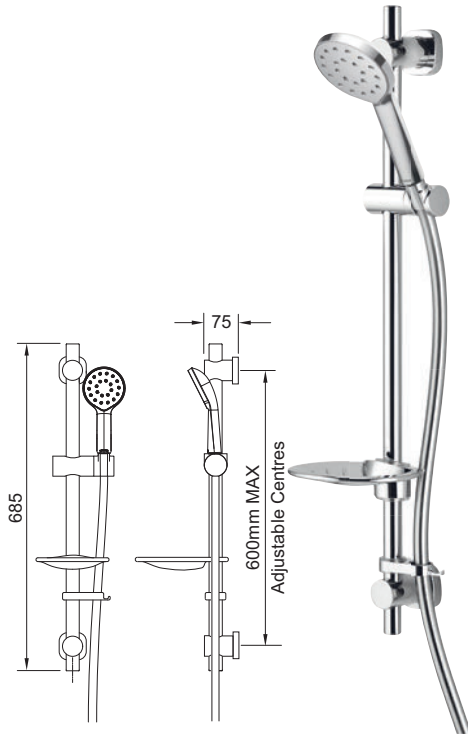

Methven Showers

KIRI

Satinjet® KIRI MK2 EASY FIT SHOWER KIT

INLET CONNECTIONS:
½" BSP
WORKING PRESSURE:
0.35 - 5.0 bar

- Water efficient without compromising performance
- Includes Kiri Satinjet handset
- Supplied with 9l/min flow regulator
- Easy to fit shower rail - simply twist and lock brackets into place, see page 43

Unified Water Label 9 l/min

EKIT09/KR Chrome

Ex.VAT £105.64 Inc.VAT £126.77