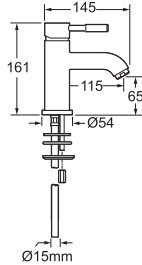

DEVA BATHROOM TAPS

VISION

VISION MONO BASIN MIXER

INLET CONNECTIONS:
15mm Copper
WORKING PRESSURE:
0.3 - 5.0 bar

- Ceramic cartridge for smooth operation
- Tilt and turn temperature and flow control
- Comes complete with press top waste
- Compatible with Waterblade - innovative technology which uses just 2.5 l/min

VSN113 Chrome

Ex.VAT £177.87 Inc.VAT £213.44

VISION TALL MONO BASIN MIXER