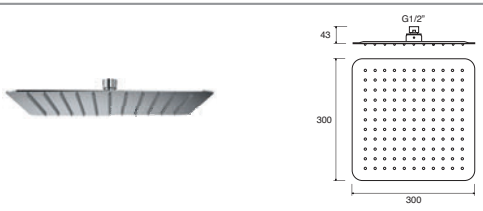

300MM SQUARE RAIN SHOWER

INLET CONNECTIONS:
1/2" BSP

WORKING PRESSURE:
0.5 - 5.0 bar

- Easy to clean nozzles
- Adjustable head to angle spray exactly where you want it
- Fitted with 9 l/min flow regulator
- Also available in matte black see page 16

Unified Water Label 9 l/min

HEAH09CP Chrome Ex.VAT **£210.00** Inc.VAT **£252.00**

HEAH09BK Matte Black Ex.VAT **£250.00** Inc.VAT **£300.00**