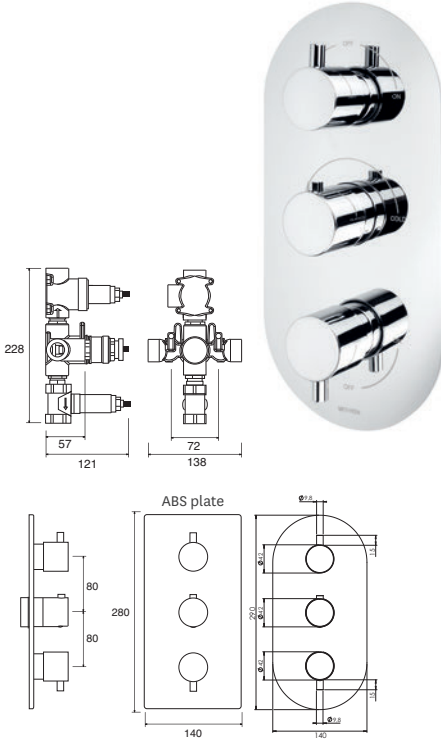

KAHA 3 DIRECTION CONCEALED SHOWER

VALVE:
Thermostatic

OPERATION:
Separate flow and temperature controls

INLET CONNECTIONS:
½" BSP

WORKING PRESSURE:
0.2 - 5.0 bar

- 38°C temperature hot stop with override facility
- Front access filters - no need to disconnect shower from water supply during maintenance
- Diverter cartridge to two outlets and separate stopcock for bath fill
- Available with brass or ABS concealing plate
- Concealed shower spindle extension available see page 165
- Also available in matte black see page 21

KAHA 3D Chrome (Brass) Ex.VAT **£545.00** Inc.VAT **£654.00**

KAHA 3DA Chrome (ABS plate) Ex.VAT **£500.00** Inc.VAT **£600.00**

Pick n Mix

Mix and match with our shower accessories to create your own configuration, overheads for drenching & handsets for rinsing