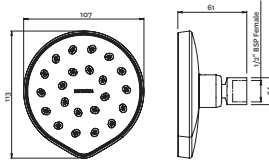

INLET CONNECTIONS:
1/2" BSP

WORKING PRESSURE:
0.35 - 5.0 bar

- Water efficient without compromising performance
- Adjustable head to angle spray exactly where you want it
- Lifetime warranty

Unified Water Label 9 l/min

KRWSCPUK Chrome

Ex.VAT £36.74 Inc.VAT £44.09