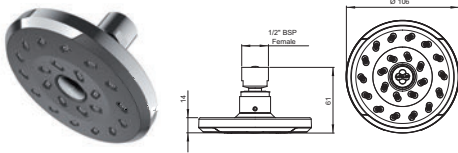

Methven Showers

HANDSETS & HEADS

Satinjet® KIRI SHOWER ROSE

INLET CONNECTIONS:
1/2" BSP
WORKING PRESSURE:
0.35 - 5.0 bar

- Water efficient without compromising performance
- Adjustable head to angle spray exactly where you want it
- Supplied with 9l/min flow regulator
- Lifetime warranty

SJK005 Chrome & Graphite

Ex.VAT **£32.20** Inc.VAT **£38.64**