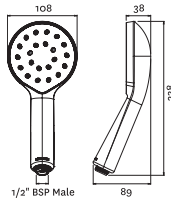

Methven Showers

HANDSETS & HEADS

METHVEN

Satinjet® KIRI MK2 HANDSET

INLET CONNECTIONS:
1/2" BSP

WORKING PRESSURE:
0.35 - 5.0 bar

- Water efficient without compromising performance
- Lifetime warranty

Unified Water Label 9 l/min

KRHSCPUK Chrome

Ex.VAT £36.74 Inc.VAT £44.09

Satinjet® KIRI MK2 SHOWER ROSE