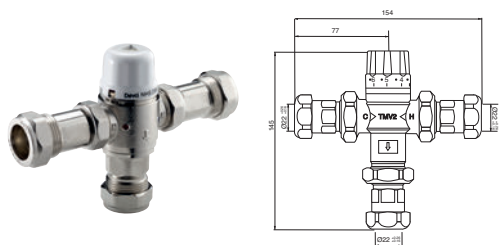

VALVE:
Thermostatic

INLET CONNECTIONS:
22mm Compression

WORKING PRESSURE:
0.2 - 5.0 bar

- Prevents scalding by accurately controlling the water temperature
- Approved at high and low pressure designations
- For single outlet

TBV010 Chrome

Ex.VAT £79.50 Inc.VAT £95.40