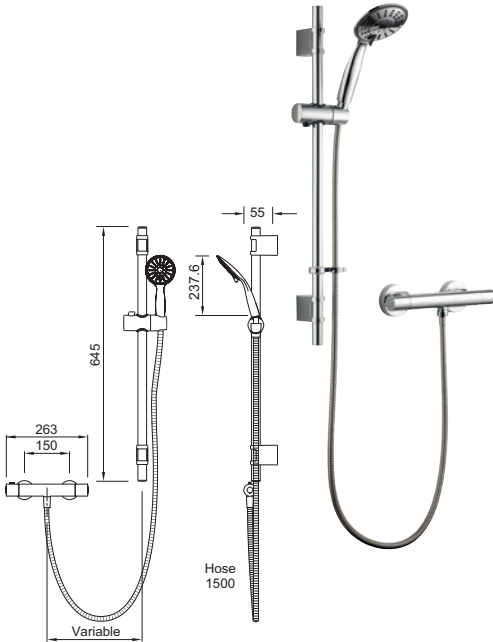

DEVA SHOWERS

THERMOSTATIC BAR SHOWERS

DEVA SHOWERS

KESTREL MK2 COOL TO TOUCH BAR SHOWER WITH MULTI MODE KIT

VALVE:
Thermostatic

OPERATION:
Separate flow and temperature controls

INLET CONNECTIONS:
½" BSP

WORKING PRESSURE:
0.5 - 5.0 bar

- Valve is safe and cool to touch making it ideal for families
- 38°C temperature hot stop with override facility
- Includes easy fit connections
- Riser rail features adjustable brackets - ideal for retrofit
- Double interlocked 1.5m hose

KESBS Chrome Ex.VAT £137.80 Inc.VAT £165.36