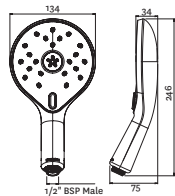

1/2" BSP Male

INLET CONNECTIONS:

1/2" BSP

WORKING PRESSURE:

0.35 - 5.0 bar

- Choose from Satinjet body shower or massage sprays
- Water efficient without compromising performance
- Lifetime warranty

KHHSCPUK Chrome

Unified Water Label 9 l/min

Ex.VAT £72.25 Inc.VAT £86.70

Satinjet™ KAHA SHOWER ROSE