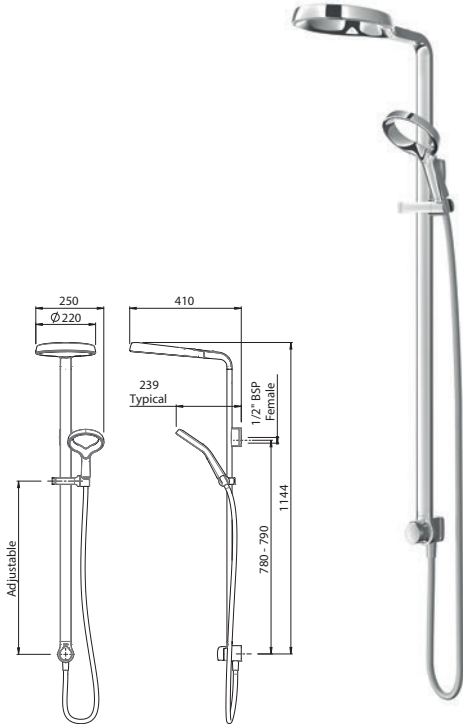

Methven Showers

AIO

METHVEN

Aurajet™ AIO SHOWER SYSTEM

INLET CONNECTIONS:
1/2" BSP

WORKING PRESSURE:
1.0 - 5.0 bar

- Unique, halo shaped head for a designer look
- Water efficient without compromising performance
- Fitted with 12l/min flow regulator in overhead and 9l/min in handset
- Handset and head resist the build up of limescale
- Integrated diverter
- Quick fit connector for easy installation
- Perfect with Kaha or Kiri single outlet shower valve - see pages 46 & 48

AOSSCPUK Chrome

United Water Label 12 l/min

Ex.VAT £643.03 Inc.VAT £771.64

Aurajet™ AIO OVERHEAD SHOWER