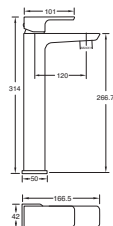

WAI TALL BASIN MIXER