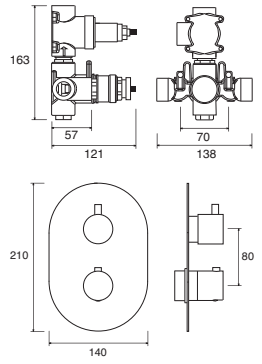

KAHA 2 DIRECTION CONCEALED SHOWER

VALVE:
Thermostatic

OPERATION:
Separate flow and temperature controls

INLET CONNECTIONS:
1/2" BSP

WORKING PRESSURE:
0.2 - 5.0 bar

- On trend matte black sleek finish with concealed fitting
- 38°C temperature hot stop with override facility
- Concealed shower spindle extension available see page 165
- Also available in chrome see page 46

VALVE:
Thermostatic

OPERATION:
Separate flow and temperature controls

INLET CONNECTIONS:
1/2" BSP

WORKING PRESSURE:
0.2 - 5.0 bar

- On trend matte black sleek finish with concealed fitting
- 38°C temperature hot stop with override facility
- Diverter cartridge to two outlets
- Concealed shower spindle extension available see page 165
- Also available in chrome see page 46

KAHA 1DBK Matte Black Ex.VAT £420.00 Inc.VAT £504.00

KAHA 2DBK Matte Black Ex.VAT £475.00 Inc.VAT £570.00