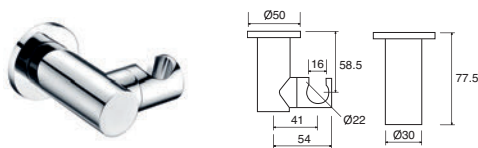

- Brass construction

RPB Chrome Ex.VAT **£53.68** Inc.VAT **£64.42**