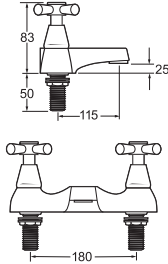

MILAN DECK MOUNTED BATH FILLER