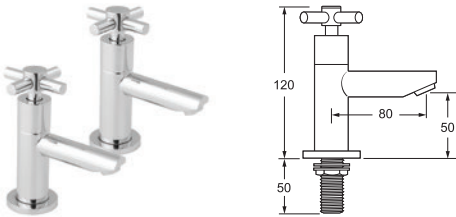

### MOTIF BASIN TAPS

**INLET CONNECTIONS:**  
1/2" BSP  
**WORKING PRESSURE:**  
0.2 - 5.0 bar

- Ceramic disc handles ensure a smooth operation

**MOT101** Chrome

Ex.VAT **£85.21** Inc.VAT **£102.25**