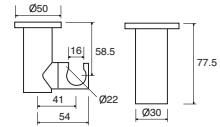

ROUND PARKING BRACKET

- Brass construction

RPB Chrome

Ex.VAT £53.68 Inc.VAT £64.42