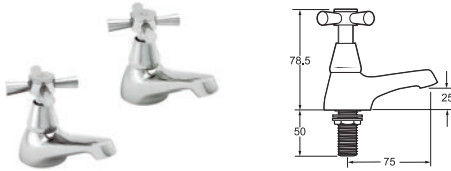

INLET CONNECTIONS:
1/2" BSP
WORKING PRESSURE:
0.1 - 5.0 bar

MILAN 101 Chrome

Ex.VAT **£40.58** Inc.VAT **£48.70**

MILAN BATH TAPS