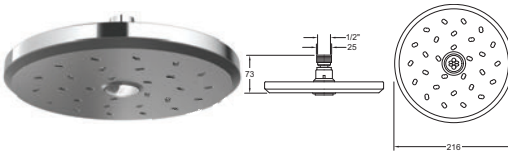

Satinjet® ROUND FIXED HEAD SHOWER

INLET CONNECTIONS:
1/2" BSP

WORKING PRESSURE:
0.35 - 5.0 bar

- Water efficient without compromising performance
- Adjustable head to angle spray exactly where you want it
- Supplied with 9l/min flow regulator
- Lifetime warranty

SJK 009 Chrome & Graphite

Ex.VAT £159.95 Inc.VAT £191.94