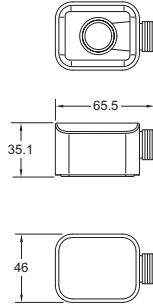

SUITABLE FOR ALL METHVEN & DEVA BY METHVEN PRODUCTS

SQUARE WALL UNION

INLET CONNECTIONS:
1/2" BSP

- Brass construction
- Comes complete with 1/2" BSP connection

METHSQELB Chrome

Ex.VAT £59.03 Inc.VAT £70.84