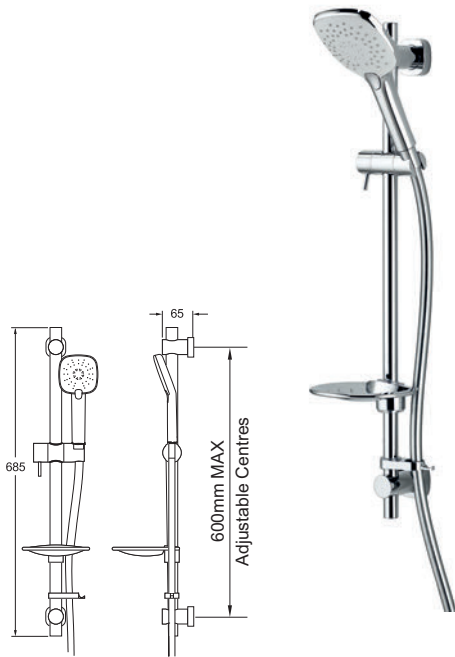

Methven Showers

SHOWER KITS

Airstream™

3 MODE EASY FIT SHOWER KIT

INLET CONNECTIONS:
½" BSP

WORKING PRESSURE:
0.5 - 5.0 bar

- Features Airstream for softer, lighter, more voluminous showering
- Easy click 3 function spray
- Simple push button operation to change between Airstream full body, massage and combination spray
- Easy to fit shower rail - simply twist and lock brackets into place, see page 53
- Riser rail features adjustable brackets - ideal for retrofit