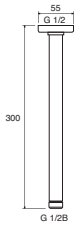

Methven Showers

ON TREND

CEILING MOUNTED SHOWER ARM 300MM

AVAILABLE
MARCH
2021

INLET CONNECTIONS:
1/2" BSP

- On trend matte black finish for a designer look
- Pair with a round or square head
- Also available in chrome see page 54

ARMC06BK Matte Black Ex.VAT **£70.00** Inc.VAT **£84.00**