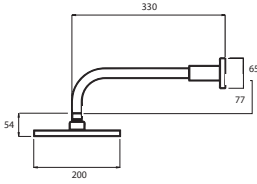

Methven Showers

ON TREND

METHVEN

WALL MOUNTED SHOWER ARM AND HEAD

INLET CONNECTIONS:
1/2" BSP

WORKING PRESSURE:
0.1 - 5.0 bar

- On trend matte black finish for a designer look
- Adjustable head to angle spray exactly where you want it
- Easy to clean nozzles
- Includes male threaded connector

KSABK Matte Black

Ex.VAT £103.82 Inc.VAT £124.58