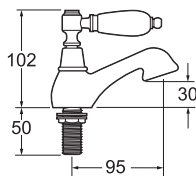

GEORGIAN BATH TAPS

INLET CONNECTIONS:
¾" BSP
WORKING PRESSURE:
0.3 - 5.0 bar

- Ceramic disc handles ensure a smooth operation
- Optimised for bath filling

GE02 Chrome

Ex.VAT **£127.83** Inc.VAT **£153.40**

GE02/501 Gold

Ex.VAT **£160.72** Inc.VAT **£192.86**

GEORGIAN PILLAR MOUNTED BATH SHOWER MIXER