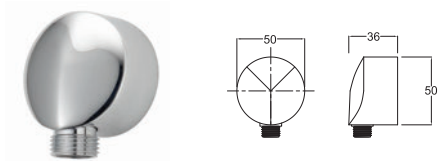

WALL UNION ROUND

INLET CONNECTIONS:
1/2" BSP

- Brass construction
- Comes complete with 1/2" BSP connection

SPE03 Chrome

Ex.VAT £24.78 Inc.VAT £29.74