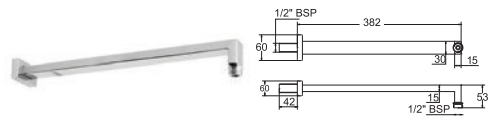

SQUARE SHOWER ARM

INLET CONNECTIONS:
1/2" BSP

- Brass construction
- Comes complete with 1/2" BSP connection
- Pair with a round or square shower head

ARMW05 Chrome

Ex.VAT £57.49 Inc.VAT £68.99