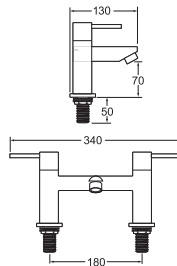

INLET CONNECTIONS:
3/4" BSP
WORKING PRESSURE:
0.2 - 5.0 bar

- Ceramic disc handles ensure a smooth operation

INS108 Chrome

Ex.VAT £156.22 Inc.VAT £187.46