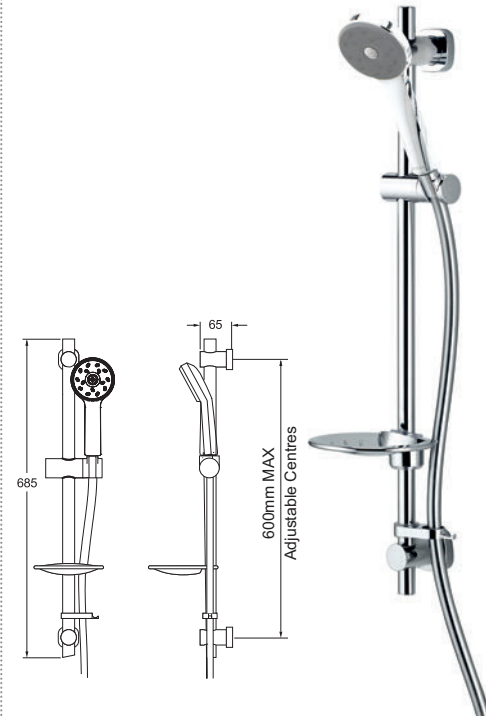

Satinjet® MAKU EASY FIT SHOWER KIT

INLET CONNECTIONS:
½" BSP

WORKING PRESSURE:
0.35 - 5.0 bar

- Water efficient without compromising performance
- Includes Maku Satinjet handset
- Supplied with 9l/min flow regulator
- Suitable for all showers
- Ideal for electric showers
- Easy to fit shower rail - simply twist and lock brackets into place, see page 43

EKIT04/M Chrome & Graphite

Ex.VAT £99.75 Inc.VAT £119.70