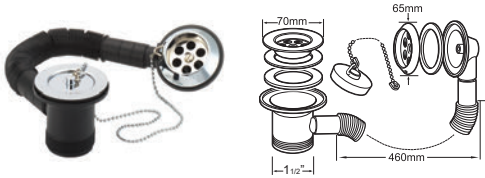

## 1 1/2" BATH TIDY WASTE

- Complete with overflow assembly and metal plug

BTW404/017 Chrome

Ex.VAT £22.99 Inc.VAT £27.59