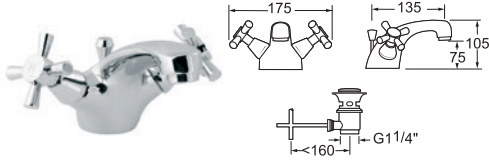

DEVA BATHROOM TAPS

MILAN

MILAN MONO BASIN MIXER WITH POP UP WASTE

INLET CONNECTIONS:
15mm Copper
WORKING PRESSURE:
0.1 - 5.0 bar

- Comes complete with a lever operated pop up waste
- Compatible with Waterblade - innovative technology which uses just 2.5 l/min

MILAN 113 Chrome

Ex.VAT **£99.43** Inc.VAT **£119.32**

MILAN BASIN TAPS