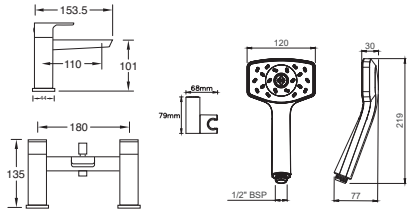

Methven Showers ON TREND

METHVEN

WAI BATH SHOWER MIXER