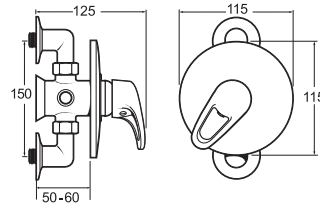

VALVE:
Manual

OPERATION:
Single lever flow and temperature control

INLET CONNECTIONS:
15mm Compression

WORKING PRESSURE:
0.1 - 5.0 bar

- Ceramic cartridge for longer operation life
- Exposed and concealed valve options in one box
- Tilt and turn temperature and flow control

LACVMANM03 Chrome

Ex.VAT £133.35 Inc.VAT £160.02

LACVMANM03/G Gold

Ex.VAT £161.43 Inc.VAT £193.72