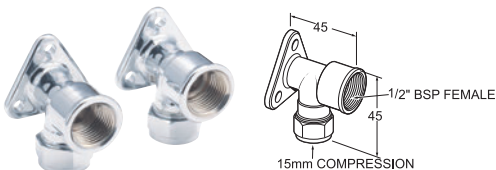

095 WALL EXT Chrome

Ex.VAT £85.21 Inc.VAT £102.25