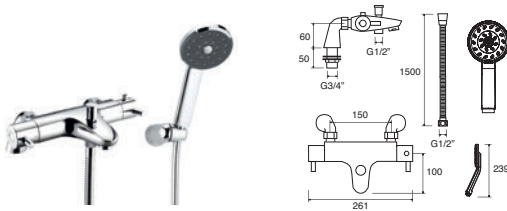

Satinjet® THERMOSTATIC PILLAR MOUNTED BATH SHOWER MIXER

VALVE:
Thermostatic

OPERATION:
Separate flow and temperature controls

INLET CONNECTIONS:
3/4" BSP

WORKING PRESSURE:
1.0 - 5.0 bar

TLVBSM Chrome & Graphite

- Complete with Kiri Satinjet handset & wall bracket
- Water efficient without compromising showering performance
- Supplied with 9l/min flow regulator
- Thermostatic valve with 38°C temperature stop (with override)

Updated Water Label 9 l/min

Ex.VAT £326.48 Inc.VAT £391.78