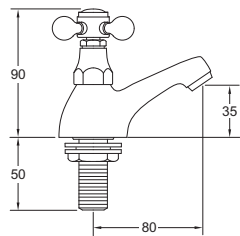

TUDOR BATH TAPS

INLET CONNECTIONS:
¾" BSP
WORKING PRESSURE:
0.1 - 5.0 bar

- Optimised for bath filling

TUD02 Chrome Ex.VAT **£42.61** Inc.VAT **£51.13**

TUD02/501 Gold Ex.VAT **£72.28** Inc.VAT **£86.74**

TUDOR BIDET MIXER WITH POP UP WASTE