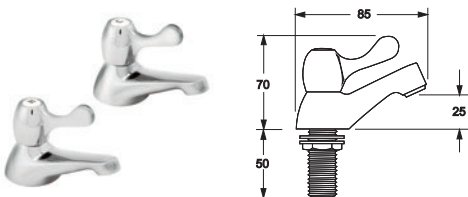

## LEVER ACTION BATH TAPS

**INLET CONNECTIONS:**  
3/4" BSP  
**WORKING PRESSURE:**  
0.3 - 5.0 bar

• Ceramic disc handles ensure a smooth operation

**CNTL02** Chrome

Ex.VAT **£51.39** Inc.VAT **£61.67**

**FOLLOW US**  
@uk\_deva