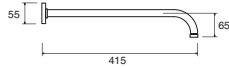

OVER HEAD WALL SHOWER ARM

INLET CONNECTIONS:
1/2" BSP

- Brass construction
- Pair with a round or square head
- Also available in matte black see page 19

ARMW06CP Chrome

Ex.VAT **£50.00** Inc.VAT **£60.00**

ARMW06BK Matte Black

Ex.VAT **£70.00** Inc.VAT **£84.00**

AVAILABLE
MARCH
2021