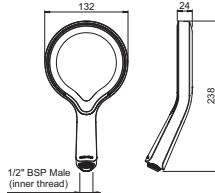

Methven Showers

HANDSETS & HEADS

Aurajet™ AIO HANDSET

1/2" BSP Male
(inner thread)

INLET CONNECTIONS:

1/2" BSP

WORKING PRESSURE:

1.0 - 5.0 bar

- Unique, halo shaped head for a designer look
- Water efficient without compromising performance
- Handset resists the build up of limescale
- Lifetime warranty

AOHSCPUK Chrome

Unified Water Label 9 l/min

Ex.VAT £95.53 Inc.VAT £114.64

Satinjet™ KAHA HANDSET