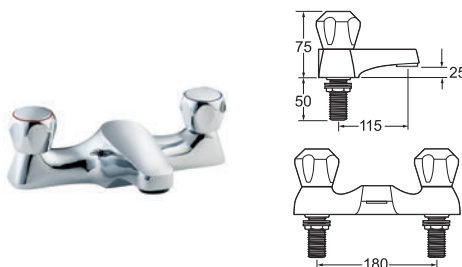

INLET CONNECTIONS:
3/4" BSP
WORKING PRESSURE:
0.1 - 5.0 bar

DCM108 Chrome Ex.VAT **£82.50** Inc.VAT **£99.00**

DCM108/501 Gold Ex.VAT **£141.76** Inc.VAT **£170.11**