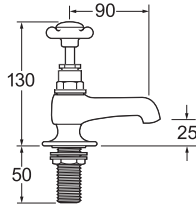

INLET CONNECTIONS:
3/4" BSP
WORKING PRESSURE:
0.1 - 5.0 bar

- Optimised for bath filling

CR20 Chrome Ex.VAT **£106.87** Inc.VAT **£128.24**

CR20/501 Gold Ex.VAT **£138.97** Inc.VAT **£166.76**