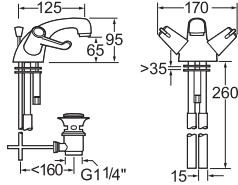

DEVA BATHROOM TAPS LEVER

LEVER ACTION MONO BASIN MIXER WITH POP UP WASTE

INLET CONNECTIONS:
15mm Copper
WORKING PRESSURE:
0.1 - 5.0 bar

- Includes lever operated pop up waste

DLT113 Chrome

Ex.VAT **£98.06** Inc.VAT **£117.67**

LEVER ACTION BASIN TAPS