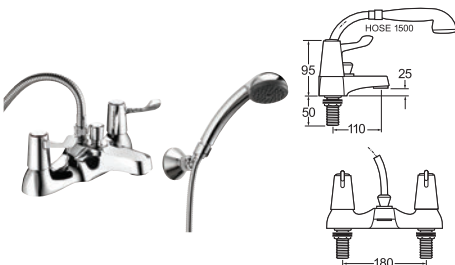

LEVER ACTION DECK MOUNTED BATH SHOWER MIXER

INLET CONNECTIONS:
3/4" BSP
WORKING PRESSURE:
0.3 - 5.0 bar

- Comes complete with single mode shower kit and wall bracket
- Metal backnuts on SPEC code

DLT106 Chrome

Ex.VAT **£137.97** Inc.VAT **£165.56**

DLT SPEC106 Chrome

Ex.VAT **£141.35** Inc.VAT **£169.62**