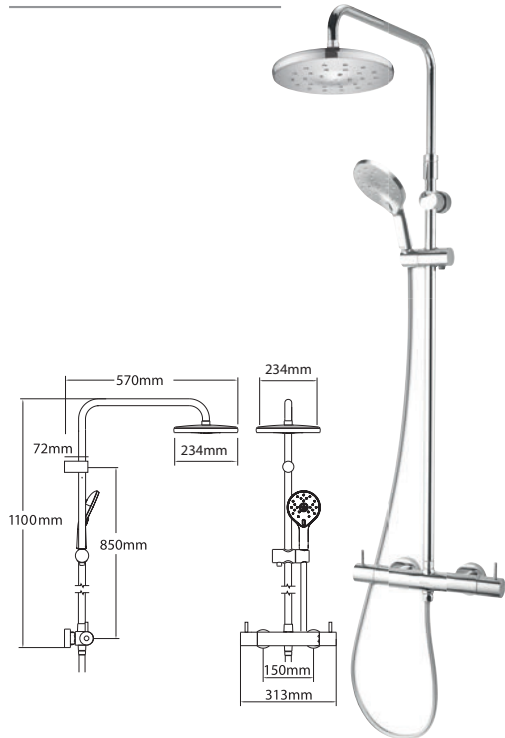

Satinjet™

**KAHA COOL TO TOUCH
BAR SHOWER WITH
DIVERTER**

VALVE:
Thermostatic

OPERATION:
Separate flow and temperature controls

INLET CONNECTIONS:
15mm Compression

WORKING PRESSURE:
1.0 - 5.0 bar

- Water efficient without compromising performance
- Includes Satinjet overhead and Kaha Satinjet handset
- Choose from Satinjet body shower or massage sprays
- 38°C temperature hot stop with override facility
- Valve is safe and cool to touch making it ideal for families
- Includes easy fit connections
- Riser height can be adjusted to suit your family

Unified Water Label 9 l/min

KHCTADEF Chrome

Ex.VAT £520.88 Inc.VAT £625.06