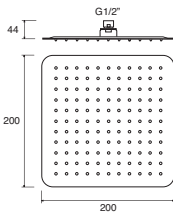

Methven Showers

ON TREND

METHVEN

200MM SQUARE RAIN SHOWER

AVAILABLE
MARCH
2021

INLET CONNECTIONS:
3/4" BSP

WORKING PRESSURE:
0.5 - 5.0 bar

- On trend matte black finish for a designer look
- Pair with a ceiling or wall arm
- Easy to clean nozzles
- Fitted with a 8l/min flow regulator
- Adjustable head to angle spray exactly where you want it
- Also available in chrome see page 32

HEAH11BK Matte Black

Ex.VAT £220.00 Inc.VAT £264.00