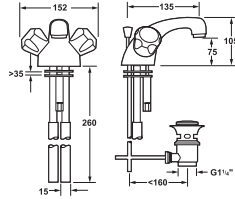

DEVA BATHROOM TAPS PROFILE

PROFILE MONO BASIN MIXER WITH POP UP WASTE

INLET CONNECTIONS:
15mm Copper
WORKING PRESSURE:
0.1 - 5.0 bar

- Includes lever operated pop up waste
- Compatible with Waterblade - innovative technology which uses just 2.5 l/min

DCM113 Chrome Ex.VAT **£69.66** Inc.VAT **£83.59**

DCM113/501 Gold Ex.VAT **£114.40** Inc.VAT **£137.28**

PROFILE BASIN TAPS