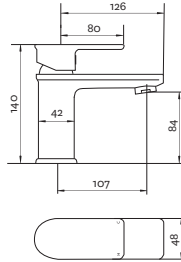

DEVA BATHROOM TAPS

ZONOS

ZONOS MONO BASIN MIXER

INLET CONNECTIONS:
1/2" BSP
WORKING PRESSURE:
0.3 - 5.0 bar

- Ceramic cartridge for smooth operation
- Comes with press top waste
- Compatible with Waterblade - innovative technology which uses just 2.5 l/min

ZON113 Chrome

Ex.VAT £110.24 Inc.VAT £132.29

ZONOS MINI MONO BASIN MIXER