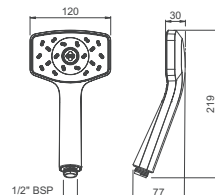

Satinjet™ WAIPORI HANDSET

1/2" BSP

INLET CONNECTIONS:

1/2" BSP

WORKING PRESSURE:

0.35 - 5.0 bar

- Water efficient without compromising performance
- Rectangular head for a wide spray pattern
- Lifetime warranty

WAHPCPUK Chrome & Graphite

Unified Water Label 9 l/min

20.3 l/min

Ex.VAT £42.94 Inc.VAT £51.53

Satinjet™ WAIPORI SHOWER ROSE