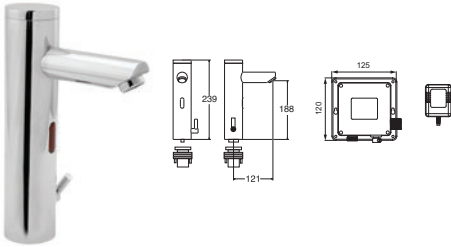

DEVA COMMERCIAL SENSOR

SENSOR 6/BT

INLET CONNECTIONS:
½" BSP
WORKING PRESSURE:
0.5 - 5.0 bar

- Suitable for hot and cold water
- Moisture and water resistant control unit
- Battery operated, requires 4 x AA batteries
- Recommended for use with a blending valve see page 155
- Compatible with Waterblade - innovative technology which uses just 2.5 l/min

SENSOR6/BT Chrome

Ex.VAT **£319.89** Inc.VAT **£383.87**

SENSOR 7/D