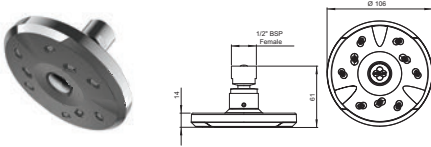

INLET CONNECTIONS:
1/2" BSP
WORKING PRESSURE:
1.0 - 5.0 bar

- Water efficient without compromising performance
- Adjustable head to angle spray exactly where you want it
- Delivers a great shower experience at a lower flow rate
- Lifetime warranty

SJK005-LF Chrome & Graphite

Ex.VAT **£32.20** Inc.VAT **£38.64**