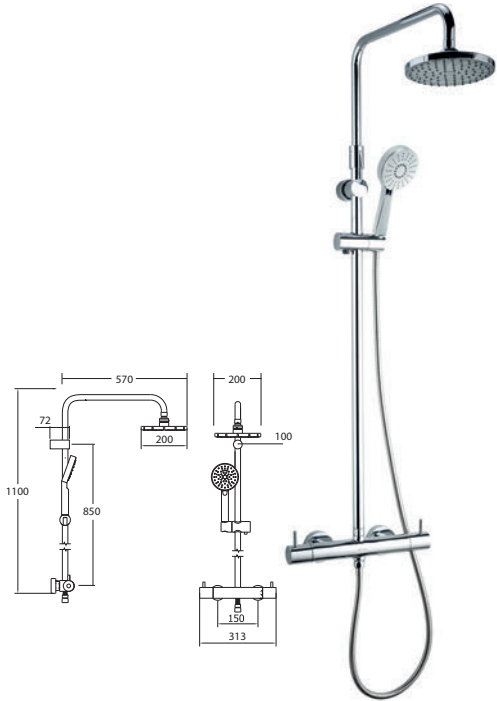

DEVA SHOWERS

THERMOSTATIC BAR SHOWERS

DEVA SHOWERS

VISION COOL TO TOUCH BAR SHOWER WITH DIVERTER

VALVE:

Thermostatic

OPERATION:

Separate flow and temperature controls

INLET CONNECTIONS:

15mm Compression

WORKING PRESSURE:

1.5 - 5.0 bar

- Valve is safe and cool to touch making it ideal for families
- 38°C temperature hot stop with override facility
- Integral diverter to fixed head and handset
- Riser swivels 180° so you can select your optimal position.
- Riser height can be adjusted to suit your bathroom
- Double interlocked 1.5m hose
- Includes easy fit connections

VCTSDEF Chrome

Ex.VAT £431.42 Inc.VAT £517.70