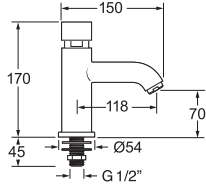

DEVA COMMERCIAL

NON CONCUSSIVE & SHATTAFS

NON CONCUSSIVE VISION SELF CLOSING BASIN TAP

INLET CONNECTIONS:
1/2" BSP
WORKING PRESSURE:
0.3 - 5.0 bar