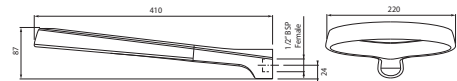

INLET CONNECTIONS:
1/2" BSP

WORKING PRESSURE:
1.0 - 5.0 bar

- Unique, halo shaped head for a designer look
- Ultra wide spray coverage
- Resists the build up of limescale
- Fitted with 12l/min flow regulator
- Quick fit connector for easy installation
- Perfect with Kaha or Kiri single outlet shower valve - see pages 46 & 48

AOSSCPUK Chrome

United Water Label 12 l/min

Ex.VAT £267.31 Inc.VAT £320.77