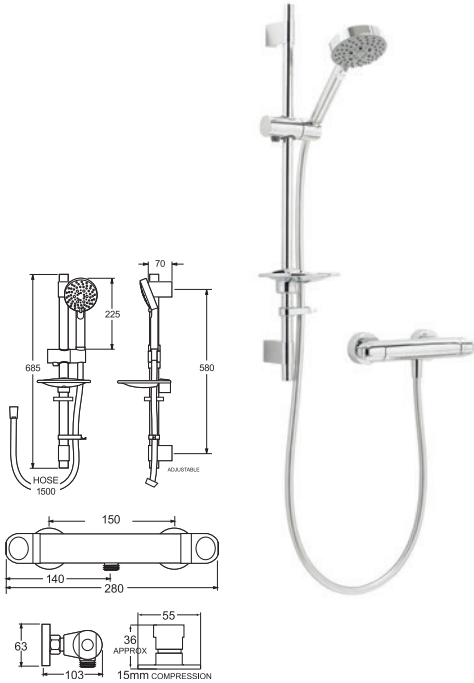

DEVA SHOWERS

THERMOSTATIC BAR SHOWERS

DEVA SHOWERS

RESPONSE BAR SHOWER WITH MULTI MODE KIT

VALVE:

Thermostatic

OPERATION:

Separate flow and temperature controls

INLET CONNECTIONS:

15mm Compression

WORKING PRESSURE:

0.3 - 5.0 bar

- 38°C temperature hot stop
- Includes easy fit connections
- Riser rail features adjustable brackets - ideal for retrofit
- Smooth easy clean 1.5m hose

RESBMEF Chrome

Ex.VAT £235.35 Inc.VAT £282.42