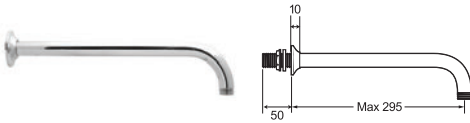

ROUND SHOWER ARM

INLET CONNECTIONS:
1/2" BSP

- Brass construction
- Comes complete with 1/2" BSP connection
- Pair with a round or square shower head

ARMW02 Chrome

Ex.VAT £30.42 Inc.VAT £36.50