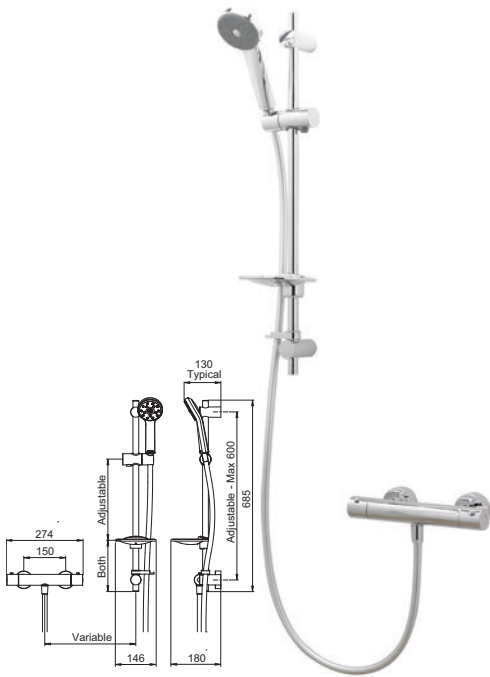

Methven Showers

MAKU

Satinjet® MAKU COOL TO TOUCH BAR SHOWER

VALVE:
Thermostatic

OPERATION:
Separate flow and temperature controls

INLET CONNECTIONS:
15mm Compression

WORKING PRESSURE:
0.35 - 5.0 bar

- Water efficient without compromising performance
- Includes Maku Satinjet handset
- Supplied with 9l/min flow regulator
- 38°C temperature hot stop with override facility
- Valve is safe and cool to touch making it ideal for families
- Eco flow control with override facility
- Includes easy fit connections
- Riser rail features adjustable brackets - ideal for retrofit

MCTS Chrome & Graphite

Ex.VAT £161.02 Inc.VAT £193.22