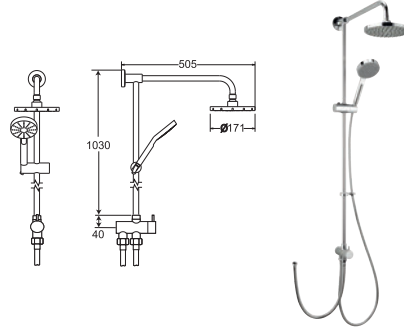

MINIMALIST RIGID RISER KIT WITH DIVERTER TO FIXED HEAD AND HANDSET

WORKING PRESSURE:
1.0 - 5.0 bar

- Double interlocked 1.5 metre hose
- Fixed head with swivel joint
- Easy to clean nozzles
- Built in diverter

KITS09 Chrome

Ex.VAT £256.31 Inc.VAT £307.57