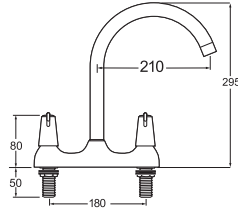

LEVER ACTION DECK MOUNTED SINK MIXER

INLET CONNECTIONS:
1/2" BSP
WORKING PRESSURE:
0.2 - 5.0 bar

- Swivel spout

DLT172 Chrome

Ex.VAT **£133.68** Inc.VAT **£160.42**

PROFILE DECK MOUNTED SINK MIXER