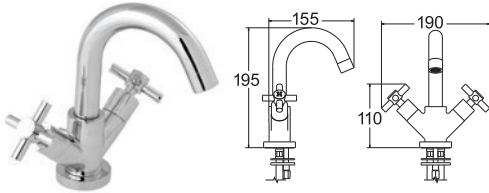

DEVA BATHROOM TAPS

MOTIF

MOTIF MONO BASIN MIXER

INLET CONNECTIONS:
1/2" BSP
WORKING PRESSURE:
0.2 - 5.0 bar

- Ceramic disc handles ensure a smooth operation
- Comes complete with press top waste
- Swivel spout

MOT113 Chrome

Ex.VAT **£113.61** Inc.VAT **£136.33**

MOTIF BASIN TAPS