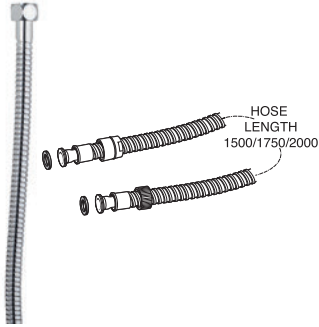

STANDARD BORE HOSES

INLET CONNECTIONS:
1/2" BSP
WORKING PRESSURE:
0.1 - 5.0 bar

HOS1.5CPS01 Chrome (1.5m)	Ex.VAT £13.53 Inc.VAT £16.24
HOS1.5CPS01/G Gold (1.5m)	Ex.VAT £40.96 Inc.VAT £49.15
HOS2.0CPS03 Chrome (2m)	Ex.VAT £25.71 Inc.VAT £30.85