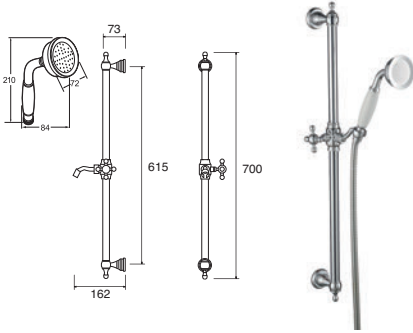

DEVA SHOWERS

SHOWER KITS & HEADS

PERIOD STYLE SHOWER KIT

WORKING PRESSURE:
0.1 - 5.0 bar

- Double interlocked 1.5 metre hose

KITS11 Chrome

Ex.VAT £142.71 Inc.VAT £171.25