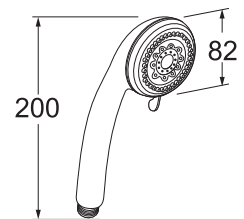

5 MODE HANDSET

WORKING PRESSURE:
0.5 - 5.0 bar

- 5 individual spray patterns
- Easy to clean nozzles

HANM04 Chrome

Ex.VAT £29.09 Inc.VAT £34.91