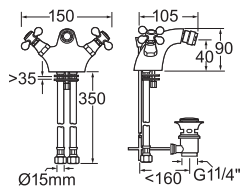

### TUDOR BIDET MIXER WITH POP UP WASTE

**INLET CONNECTIONS:**  
½" BSP  
**WORKING PRESSURE:**  
0.1 - 5.0 bar

- Comes complete with a lever operated pop up waste

**TUD114** Chrome Ex.VAT **£113.61** Inc.VAT **£136.33**