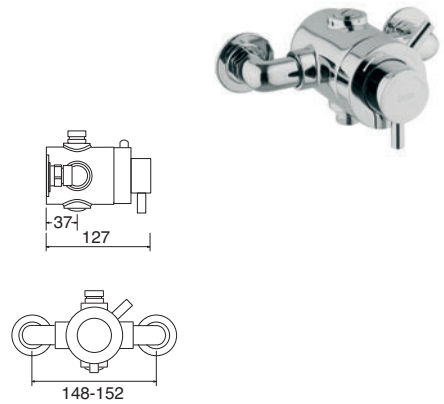

VALVE:

Thermostatic

OPERATION:

Separate flow and temperature controls

INLET CONNECTIONS:

15mm Compression

WORKING PRESSURE:

0.1 - 5.0 bar

- Easy to use lever handle
- Adjustable centres
- Co-ordinate with shower accessories see pages 89-97
- Can be fitted with an adjustable or rigid riser

VSNCONEX Chrome

Ex.VAT £455.80 Inc.VAT £546.96