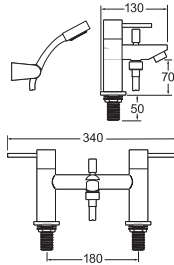

INLET CONNECTIONS:
3/4" BSP
WORKING PRESSURE:
0.2 - 5.0 bar

- Ceramic disc handles ensure a smooth operation
- Comes complete with single mode shower kit and wall bracket

INS106 Chrome

Ex.VAT £177.87 Inc.VAT £213.44

INSIGNIA DECK MOUNTED BATH FILLER