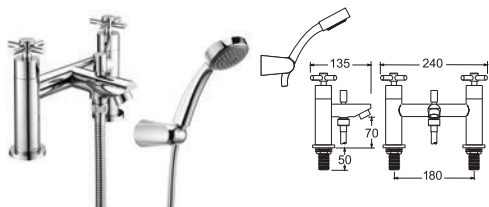

INLET CONNECTIONS:
3/4" BSP
WORKING PRESSURE:
0.2 - 5.0 bar

- Ceramic disc handles ensure a smooth operation
- Comes complete with single mode shower kit and wall bracket

MOT106 Chrome

Ex.VAT **£177.87** Inc.VAT **£213.44**

DEVA BATHROOM TAPS