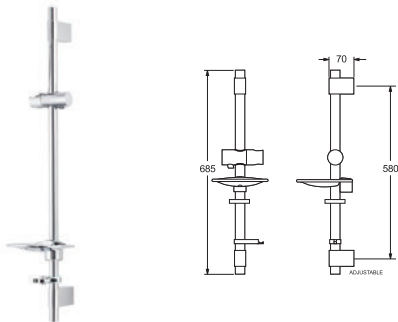

### ADJUSTABLE RISER RAIL

- Riser rail features adjustable brackets - ideal for retrofit
- Easy to adjust handset slider

SPE14 Chrome

Ex.VAT £48.28 Inc.VAT £57.94