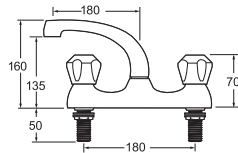

INLET CONNECTIONS:
1/2" BSP
WORKING PRESSURE:
0.1 - 5.0 bar

- Swivel spout
- Dual Flow
- Metal backnuts on SPEC codes

DCM105 Chrome

Ex.VAT **£64.25** Inc.VAT **£77.10**

DCM SPEC105 Chrome

Ex.VAT **£67.63** Inc.VAT **£81.16**