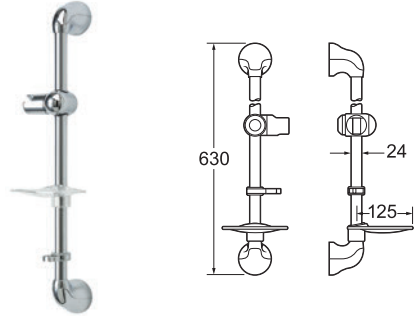

SHOWER RAIL

- Easy to operate slider

SPE12 Chrome

Ex.VAT £38.54 Inc.VAT £46.25