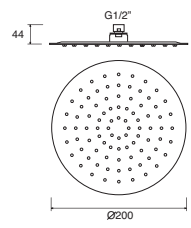

200MM ROUND RAIN SHOWER

AVAILABLE
MARCH
2021

INLET CONNECTIONS:
½" BSP

WORKING PRESSURE:
0.5 - 5.0 bar

- On trend matte black finish for a designer look
- Pair with a ceiling or wall arm
- Easy to clean nozzles
- Fitted with a 8 l/min flow regulator
- Adjustable head to angle spray exactly where you want it
- Also available in chrome see page 32

HEAH10BK Matte Black

8 l/min
Ex.VAT £190.00 Inc.VAT £228.00