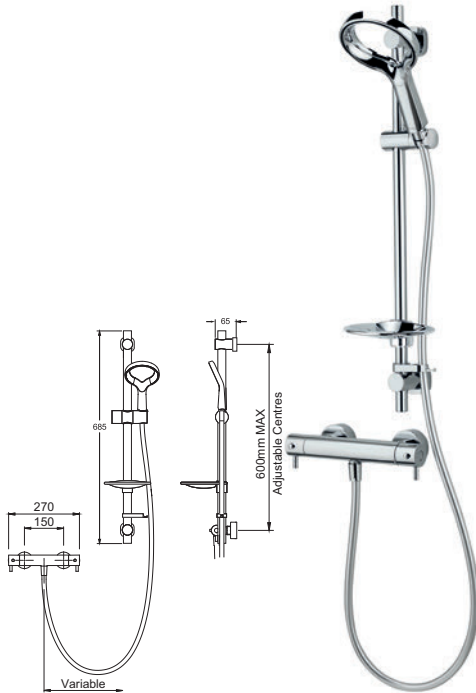

Methven Showers

AIO & KAHA

Aurajet™

**AIO COOL TO TOUCH
BAR MIXER WITH EASY
FIT SHOWER KIT**

VALVE:
Thermostatic

OPERATION:
Separate flow and temperature controls

INLET CONNECTIONS:
15mm Compression

WORKING PRESSURE:
1.0 - 5.0 bar

- Unique, halo shaped head for a designer look
- Water efficient without compromising performance
- Handset resists the build up of limescale
- Valve is safe and cool to touch making it ideal for families
- 38°C temperature hot stop with override facility
- Eco flow control with override facility
- Includes easy fit connections
- Easy to fit shower rail - simply twist and lock brackets into place, see page 43

Unified Water Label 9 l/min

AOCTSEFCP Chrome

Ex.VAT £319.04 Inc.VAT £382.85