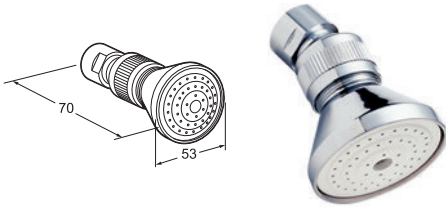

### 2" (50MM) BRASS SHOWER HEAD WITH SWIVEL JOINT

**INLET CONNECTIONS:**  
½" BSP  
**WORKING PRESSURE:**  
0.1 - 5.0 bar

- Adjustable head to angle spray exactly where you want it

HEAH01 Chrome

Ex.VAT £22.31 Inc.VAT £26.77