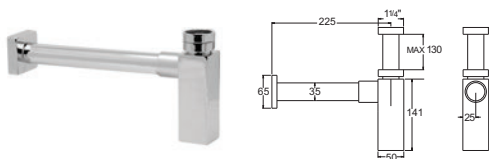

SQUARE BOTTLE TRAP WITH WALL EXTENSION

TCP626 Chrome Ex.VAT £68.79 Inc.VAT £82.55

CONCEALED SHOWER SPINDLE EXTENSION

INLET CONNECTIONS:
1/2" BSP

WORKING PRESSURE:
0.35 - 5.0 bar

- To suit Methven concealed 1D & 2D showers
- Allows additional 30mm mounting depth