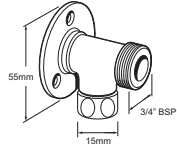

WASTES & SPARES

SHOWER SPARES

EXPOSED ELBOWS FOR BAR SHOWERS

• Sold in pairs

SPE04 Chrome

Ex.VAT **£43.29** Inc.VAT **£51.95**

WALL BRACKET - CHROME