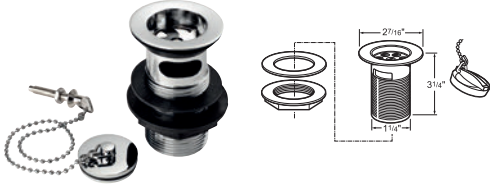

WASTES & SPARES

WASTES

1 1/4" BASIN SLOTTED WASTE