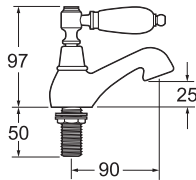

INLET CONNECTIONS:
½" BSP
WORKING PRESSURE:
0.1 - 5.0 bar

- Ceramic disc handles ensure a smooth operation

GE01 Chrome

Ex.VAT **£106.87** Inc.VAT **£128.24**

GE01/501 Gold

Ex.VAT **£138.97** Inc.VAT **£166.76**