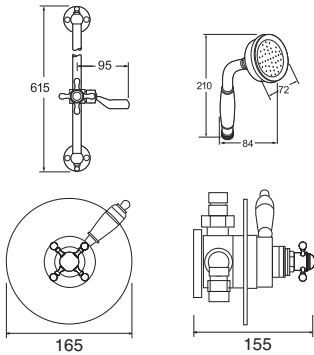

GEORGIAN CONCEALED CONCENTRIC SHOWER

VALVE:
Thermostatic
OPERATION:
Separate flow and temperature controls
INLET CONNECTIONS:
15mm Compression
WORKING PRESSURE:
0.1 - 5.0 bar

- Cross handle for temperature control and white lever for on/off
- Co-ordinate with shower accessories see pages 89-97

GEOCONC Chrome

Ex.VAT £555.00 Inc.VAT £666.00