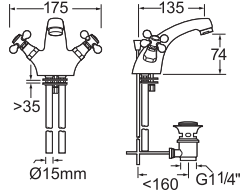

DEVA BATHROOM TAPS

TUDOR

TUDOR MONO BASIN MIXER WITH POP UP WASTE

INLET CONNECTIONS:
15mm Copper
WORKING PRESSURE:
0.1 - 5.0 bar

- Comes complete with a lever operated pop up waste

TUD113 Chrome Ex.VAT **£99.43** Inc.VAT **£119.32**

TUD113/501 Gold Ex.VAT **£145.28** Inc.VAT **£174.34**