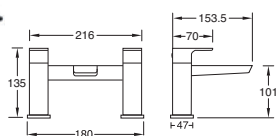

WAI BATH FILLER

INLET CONNECTIONS:
3/4" BSP

WORKING PRESSURE:
0.5 - 5.0 bar

AVAILABLE
MARCH
2021

WAIBFBK Matte Black

- On trend matte black finish for a designer look
- Contemporary square design
- Ceramic disc handles ensure a smooth operation
- Also available in chrome see page 68

Ex.VAT £191.67 Inc.VAT £230.00