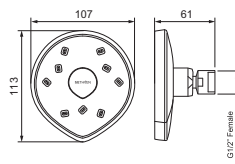

INLET CONNECTIONS:
1/2" BSP

WORKING PRESSURE:
1.0 - 5.0 bar

- Water efficient without compromising performance
- Delivers a great shower experience at a lower flow rate
- Adjustable head to angle spray exactly where you want it
- Lifetime warranty

Unified Water Label 6 l/min

KRLFWSKP Chrome

Ex.VAT £36.74 Inc.VAT £44.09