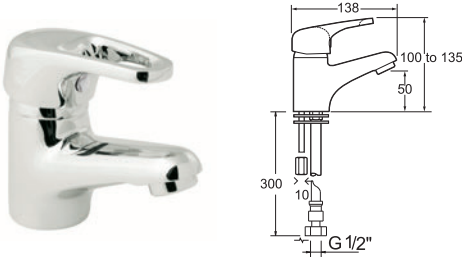

INLET CONNECTIONS:
1/2" BSP
WORKING PRESSURE:
0.3 - 5.0 bar

- Ceramic cartridge for smooth operation
- Tilt and turn temperature and flow control

LACE313 Chrome

Ex.VAT **£58.97** Inc.VAT **£70.76**

LACE BASIN TAPS