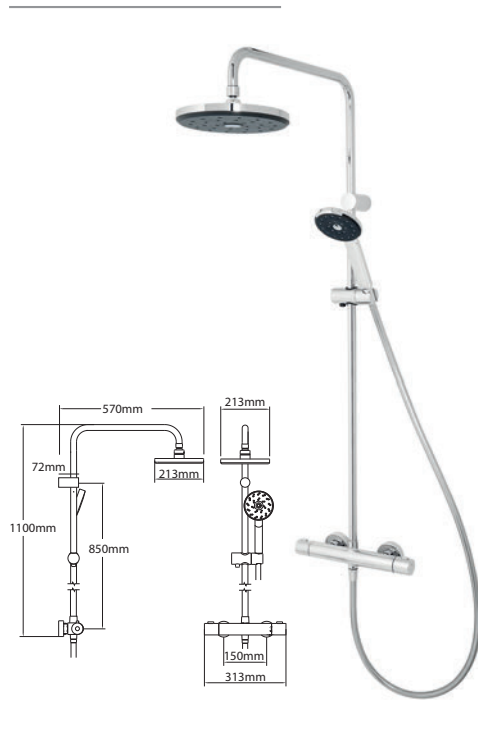

Satinjet®

KIRI COOL TO TOUCH BAR SHOWER WITH DIVERTER

VALVE:
Thermostatic

OPERATION:
Separate flow and temperature controls

INLET CONNECTIONS:
15mm Compression

WORKING PRESSURE:
1.5 - 5.0 bar

- Water efficient without compromising performance
- Includes Satinjet overhead and Kiri Satinjet handset
- 38°C temperature hot stop with override facility
- Valve is safe and cool to touch making it ideal for families
- Includes easy fit connections

KCTSDEF Chrome & Graphite

Ex.VAT £428.32 Inc.VAT £513.98