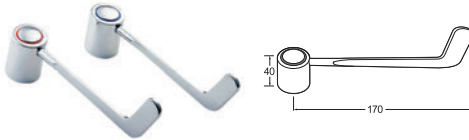

LEVER ACTION 6 LEVER HANDLE OPTION

- Included with products showing DLV codes
- Sold in pairs

DLV002

Ex.VAT **£41.28** Inc.VAT **£49.54**

LEVER ACTION 3 CONVERSION KIT

INLET CONNECTIONS:
1/2" BSP
WORKING PRESSURE:
0.2 - 5.0 bar

- Sold in pairs
- Suitable to replace BS5412 basin, sink and bath taps

DLTKIT Chrome

Ex.VAT **£48.08** Inc.VAT **£57.70**

LEVER ACTION 6" CONVERSION KIT

INLET CONNECTIONS:
1/2" BSP
WORKING PRESSURE:
0.2 - 5.0 bar

- Sold in pairs
- Suitable to replace BS5412 basin, sink and bath taps