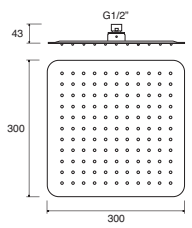

Methven Showers ON TREND

300MM SQUARE RAIN SHOWER

AVAILABLE
MARCH
2021

INLET CONNECTIONS:
½" BSP

WORKING PRESSURE:
0.5 - 5.0 bar

- On trend matte black finish for a designer look
- Pair with a ceiling or wall arm
- Easy to clean nozzles
- Fitted with a 9l/min flow regulator
- Adjustable head to angle spray exactly where you want it
- Also available in chrome see page 32

HEAH09BK Matte Black

9 l/min
Ex.VAT £250.00 Inc.VAT £300.00