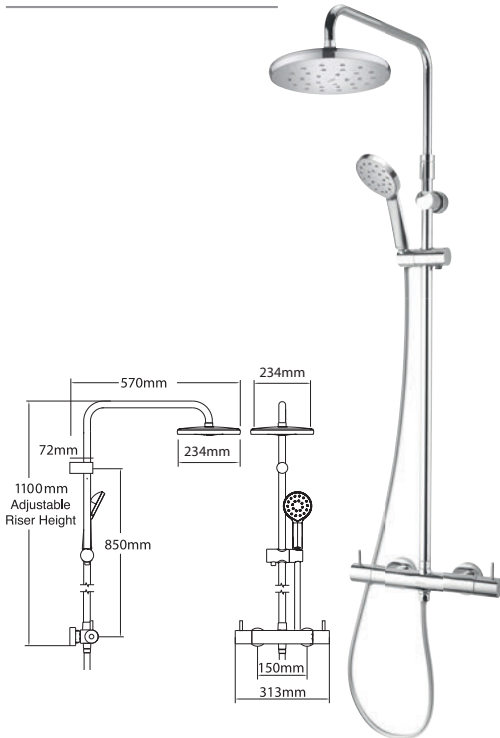

Methven Showers

KIRI

Satinjet®

KIRI MK2 COOL TO TOUCH BAR SHOWER WITH DIVERTER

VALVE:
Thermostatic

OPERATION:
Separate flow and temperature controls

INLET CONNECTIONS:
15mm Compression

WORKING PRESSURE:
1.0 - 5.0 bar

- Water efficient without compromising performance
- Includes Satinjet overhead and Kiri Satinjet handset
- 38°C temperature hot stop with override facility
- Valve is safe and cool to touch making it ideal for families
- Includes easy fit connections
- Riser height can be adjusted to suit your family

KRCTADEF Chrome

Ex.VAT £477.70 Inc.VAT £573.24