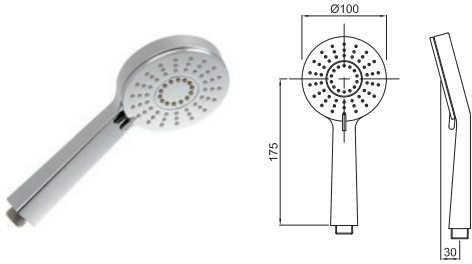

DEVA SHOWERS

SHOWERS RAILS & ACCESSORIES

3 MODE HANDSET 100MM

WORKING PRESSURE:
0.3 - 5.0 bar

- 3 individual spray patterns
- Easy to clean nozzles

HANM09 Chrome

Ex.VAT £28.16 Inc.VAT £33.79