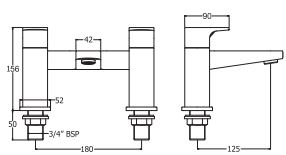

AMIO BATH FILLER

INLET CONNECTIONS:
3/4" BSP
WORKING PRESSURE:
0.5 - 5.0 bar

- On trend matte black finish for a designer look
- Contemporary shape
- Ceramic disc handles ensure a smooth operation
- Also available in chrome see page 70

AMFBK Matte Black Ex.VAT **£198.43** Inc.VAT **£238.12**