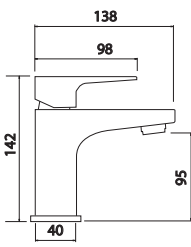

INLET CONNECTIONS:
1/2" BSP
WORKING PRESSURE:
0.3 - 5.0 bar

- On trend matte black finish for a designer look
- Contemporary shape
- Ceramic cartridge for smooth operation
- Also available in chrome see page 70
- For press top waste see page 26

AMBBK Matte Black Ex.VAT **£104.18** Inc.VAT **£125.02**