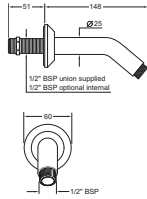

Methven Showers

ARMS & ACCESSORIES

WALL-MOUNTED SHOWER ARM

INLET CONNECTIONS:
1/2" BSP

- Brass construction
- Comes complete with 1/2" BSP connection
- Pair with a round or square head

SAW148 Chrome

Ex.VAT **£32.20** Inc.VAT **£38.64**

OVER HEAD WALL SHOWER ARM