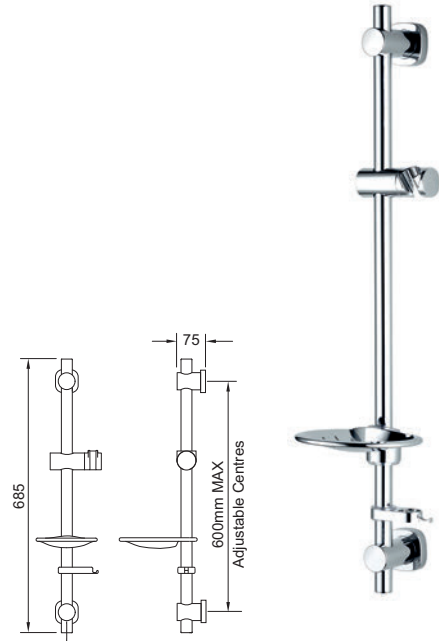

### EASY FIT SHOWER RAIL

- Easy to fit shower rail - simply twist and lock brackets into place, see page 53
- Riser rail features adjustable brackets - ideal for retrofit
- Button operation on slider adjustment