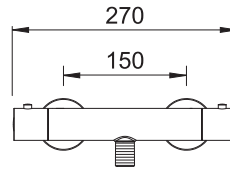

COOL TO TOUCH BAR VALVE

VALVE:
Thermostatic

OPERATION:
Separate flow and temperature controls

INLET CONNECTIONS:
15mm Compression

WORKING PRESSURE:
0.35 - 5.0 bar

- 38°C temperature hot stop with override facility
- Valve is safe and cool to touch making it ideal for families
- Eco flow control with override facility
- Includes easy fit connections

CTBV03 Chrome

Ex.VAT £113.50 Inc.VAT £136.20