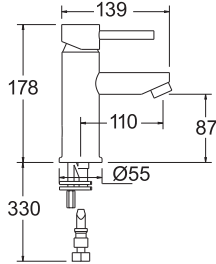

DEVA BATHROOM TAPS

INSIGNIA

INSIGNIA MONO BASIN MIXER

INLET CONNECTIONS:
½" BSP
WORKING PRESSURE:
0.2 - 5.0 bar

- Ceramic cartridge for smooth operation
- Tilt and turn temperature and flow control
- Comes complete with press top waste
- Compatible with Waterblade - innovative technology which uses just 2.5 l/min

INS113 Chrome

Ex.VAT **£113.61** Inc.VAT **£136.33**

INSIGNIA MONO BASIN MIXER