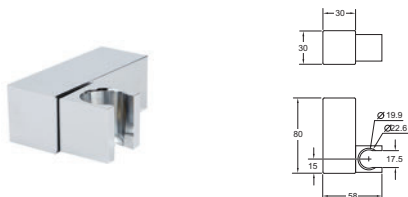

SQUARE PARKING BRACKET

- Brass construction

SPB Chrome Ex.VAT **£53.68** Inc.VAT **£64.42**