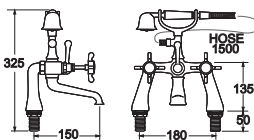

CORONATION PILLAR MOUNTED BATH SHOWER MIXER

INLET CONNECTIONS:
3/4" BSP
WORKING PRESSURE:
0.5 - 5.0 bar

- Comes complete with single mode shower kit and wall bracket

CR23 Chrome Ex.VAT **£355.06** Inc.VAT **£426.07**

CR23/501 Gold Ex.VAT **£438.64** Inc.VAT **£526.37**