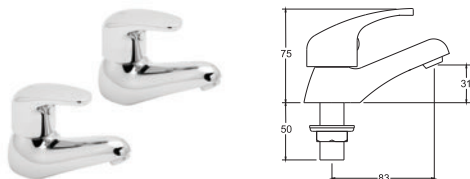

INLET CONNECTIONS:
1/2" BSP

WORKING PRESSURE:
0.2 - 5.0 bar

- Ceramic disc handles ensure a smooth operation

ADORE101 Chrome

Ex.VAT **£58.97** Inc.VAT **£70.76**

ADORE101/501 Gold

Ex.VAT **£93.58** Inc.VAT **£112.30**