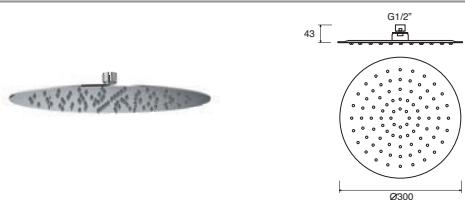

Methven Showers

HANDSETS & HEADS

ALL
AVAILABLE
MARCH
2021

METHVEN Showers

300MM ROUND RAIN SHOWER

INLET CONNECTIONS:
1/2" BSP

WORKING PRESSURE:
0.5 - 5.0 bar

- Easy to clean nozzles
- Adjustable head to angle spray exactly where you want it
- Fitted with 9 l/min flow regulator
- Also available in matte black see page 15

Unified Water Label 9 l/min

HEAH08CP Chrome Ex.VAT **£180.00** Inc.VAT **£216.00**

HEAH08BK Matte Black Ex.VAT **£220.00** Inc.VAT **£264.00**