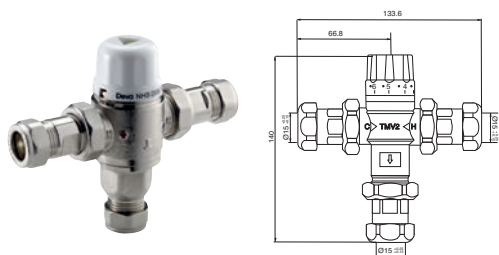

VALVE:
Thermostatic

INLET CONNECTIONS:
15mm Copper

WORKING PRESSURE:
0.2 - 5.0 bar

- Prevents scalding by accurately controlling the water temperature
- Approved at high and low pressure designations
- For single outlet

TBV008 Chrome

Ex.VAT £62.50 Inc.VAT £75.00

THERMOSTATIC 22MM BLENDING VALVE