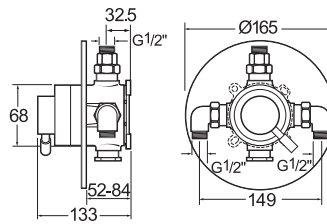

VISION CONCEALED SEQUENTIAL SHOWER VALVE

VALVE:

Thermostatic

OPERATION:

Single control for flow and temperature

INLET CONNECTIONS:

15mm Compression

WORKING PRESSURE:

0.1 - 5.0 bar

- Longer lever for ease of use
- Single control operates both on/off and temperature control
- ABS concealing plate
- Adjustable centres
- Co-ordinate with shower accessories see pages 89-97

VSNVSEQT01 Chrome

Ex.VAT £371.98 Inc.VAT £446.38

VSNVSEQT02 Chrome

Ex.VAT £371.98 Inc.VAT £446.38