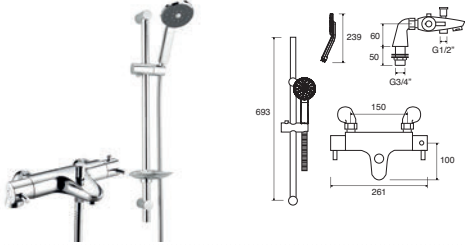

Methven Taps

THERMOSTATIC

Satinjet® THERMOSTATIC PILLAR MOUNTED BATH SHOWER MIXER

VALVE:
Thermostatic

OPERATION:
Separate flow and temperature controls

INLET CONNECTIONS:
3/4" BSP

WORKING PRESSURE:
1.0 - 5.0 bar

TLVBSM2B Chrome & Graphite

- Complete with Kiri Satinjet handset & kit
- Water efficient without compromising showering performance
- Supplied with 9l/min flow regulator
- Thermostatic valve with 38°C temperature stop (with override)

Updated Water Label 9 l/min

Ex.VAT £384.78 Inc.VAT £461.74