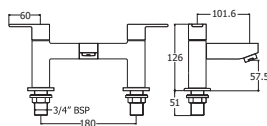

INLET CONNECTIONS:
3/4" BSP
WORKING PRESSURE:
0.5 - 5.0 bar

- Ceramic disc handles ensure a smooth operation

ETH108 Chrome

Ex.VAT **£128.62** Inc.VAT **£154.34**