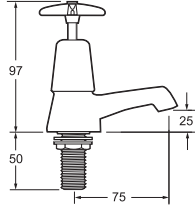

DEVA BATHROOM TAPS

CROSS HANDLE

CROSS HANDLE BASIN TAPS

INLET CONNECTIONS:
1/2" BSP
WORKING PRESSURE:
0.1 - 5.0 bar

- Additional set of red and blue indices included

181X Chrome

Ex.VAT **£33.82** Inc.VAT **£40.58**

CROSS HANDLE BATH TAPS