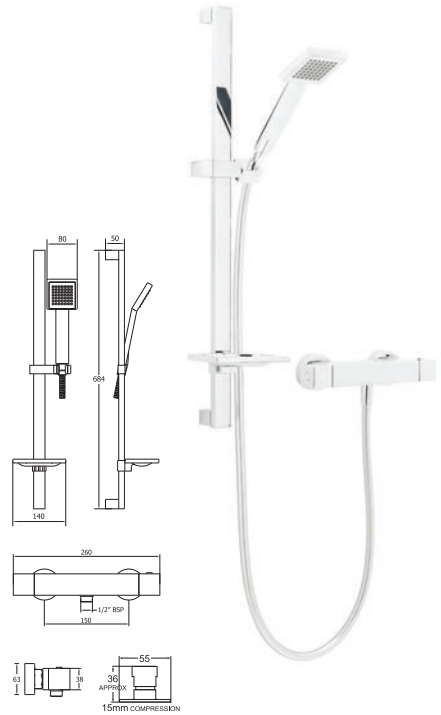

SAVVI BAR SHOWER WITH SINGLE MODE KIT

VALVE:
Thermostatic
OPERATION:
Separate flow and temperature controls
INLET CONNECTIONS:
15mm Compression
WORKING PRESSURE:
0.3 - 5.0 bar

- 38°C temperature hot stop with override facility
- Smooth easy clean 1.5m hose
- Includes easy fit connections

SAVBSEF Chrome

Ex.VAT £299.60 Inc.VAT £359.52