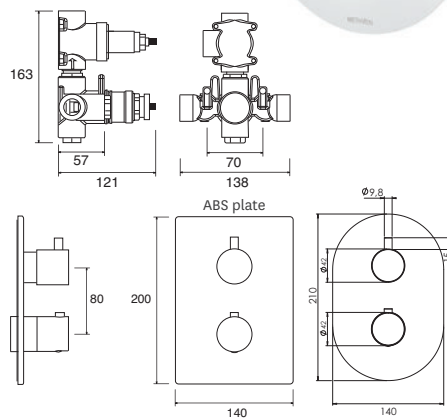

KAHA 2 DIRECTION CONCEALED SHOWER

VALVE:
Thermostatic

OPERATION:
Separate flow and temperature controls

INLET CONNECTIONS:
1/2" BSP

WORKING PRESSURE:
0.2 - 5.0 bar

- 38°C temperature hot stop with override facility
- Front access filters - no need to disconnect shower from water supply during maintenance
- Diverter cartridge to two outlets
- Available with brass or ABS concealing plate
- Concealed shower spindle extension available see page 165
- Also available in matte black see page 20

KAHA 2D Chrome (Brass) Ex.VAT £395.00 Inc.VAT £474.00

KAHA 2DA Chrome (ABS plate) Ex.VAT £350.00 Inc.VAT £420.00