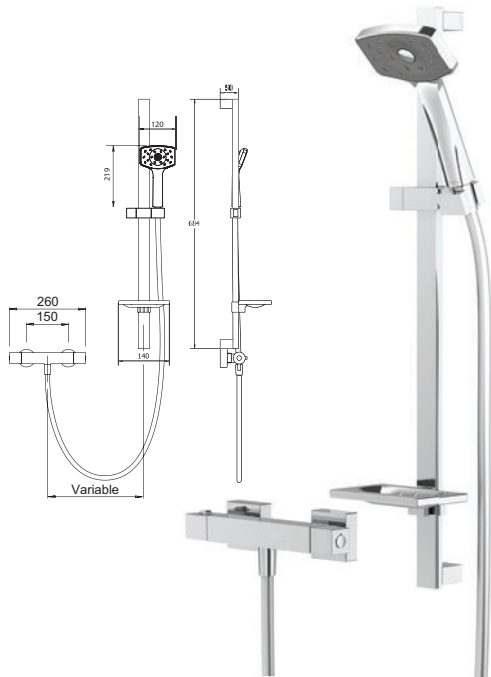

Satinjet®

WAIPORI COOL TO TOUCH BAR SHOWER

VALVE:
Thermostatic

OPERATION:
Separate flow and temperature controls

INLET CONNECTIONS:
15mm Compression

WORKING PRESSURE:
0.5 - 5.0 bar

- Water efficient without compromising performance
- Rectangular head for a wide spray pattern
- Supplied with 9l/min flow regulator
- 38°C temperature hot stop with override facility
- Valve is safe and cool to touch making it ideal for families

WCTS Chrome & Graphite

Ex.VAT £202.89 Inc.VAT £243.47