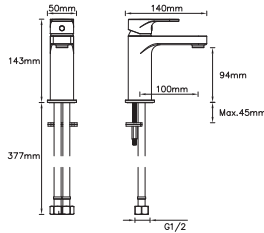

BREEZE BASIN MIXER