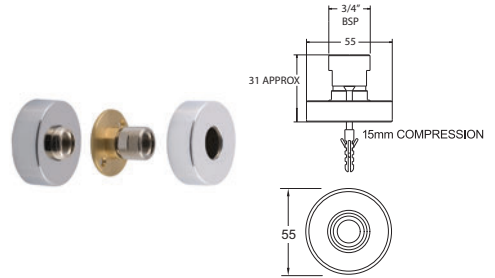

EASY FIX FOR BAR SHOWERS

INLET CONNECTIONS: 15mm Compression

- For added stability and ease of installation
- Sold in pairs
- Trim supplied in plastic or metal

SPE11 Chrome (plastic)

Ex.VAT **£35.84** Inc.VAT **£43.01**

SPE11M Chrome (metal)

Ex.VAT **£42.40** Inc.VAT **£50.88**