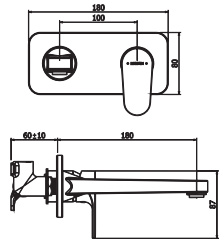

Methven Showers

ON TREND

BREEZE BASIN MIXER

INLET CONNECTIONS:
 $\frac{1}{2}$ " BSP
WORKING PRESSURE:
0.5 - 5.0 bar

- On trend matte black finish for a designer look
- Ceramic cartridge for smooth operation
- Twin stud clamp kit
- Also available in chrome see page 66

BRBBKUK Matte Black Ex.VAT **£179.64** Inc.VAT **£215.57**

BRBWBK Matte Black with press top waste Ex.VAT **£213.76** Inc.VAT **£256.51**

BREEZE WALL MOUNTED BASIN MIXER

INLET CONNECTIONS:
 $\frac{1}{2}$ " BSP
WORKING PRESSURE:
1.5 - 5.0 bar

- On trend matte black finish for a designer look
- Ceramic cartridge for smooth operation
- Sealed faceplate
- Slim stream aerator with directional swivel
- Solid easy to grip handle
- Also available in chrome see page 66

BRWMBBK Matte Black Ex.VAT **£242.53** Inc.VAT **£291.04**