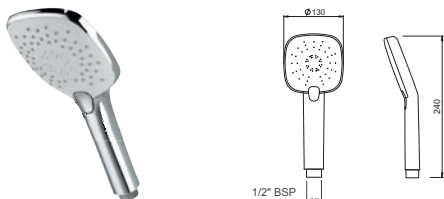

Airstream® HANDSET

INLET CONNECTIONS:
1/2" BSP
WORKING PRESSURE:
0.5 - 5.0 bar

- Features Airstream for softer, lighter, more voluminous showering
- Easy click 3 function spray
- Simple push button operation to change between Airstream full body, massage and combination spray

AIR1HSCPWHUK Chrome & White

Ex.VAT **£40.50** Inc.VAT **£48.60**