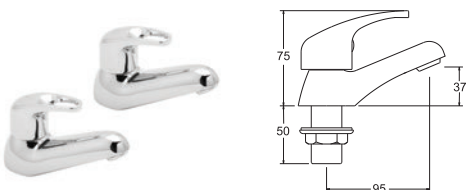

INLET CONNECTIONS:
3/4" BSP
WORKING PRESSURE:
0.2 - 5.0 bar

- Ceramic disc handles ensure a smooth operation
- Optimised for bath filling

LACE102 Chrome

Ex.VAT **£73.68** Inc.VAT **£88.42**