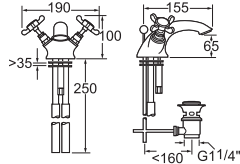

DEVA BATHROOM TAPS

CORONATION

CORONATION MONO BASIN MIXER WITH POP UP WASTE

INLET CONNECTIONS:
15mm Copper
WORKING PRESSURE:
0.1 - 5.0 bar

- Comes complete with a lever operated pop up waste

CR24 Chrome Ex.VAT **£177.87** Inc.VAT **£213.44**

CR24/501 Gold Ex.VAT **£226.70** Inc.VAT **£272.04**