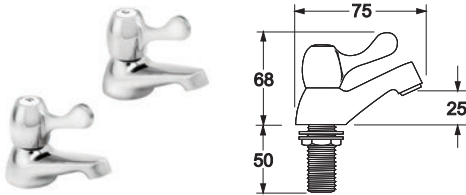

LEVER ACTION BASIN TAPS