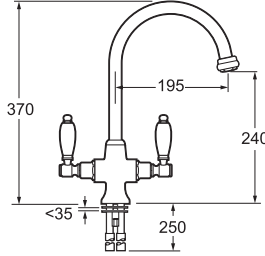

DEVA KITCHEN TAPS

DUAL

GEORGIAN MONO SINK MIXER

INLET CONNECTIONS:
15mm Copper

WORKING PRESSURE:
0.3 - 5.0 bar

- Swivel spout
- Dual Flow

SM056 Chrome	Ex.VAT £241.44 Inc.VAT £289.73
SM056/501 Gold	Ex.VAT £292.67 Inc.VAT £351.20
SM056/BZ Bronze	Ex.VAT £284.05 Inc.VAT £340.86
SM056/NI Nickel	Ex.VAT £362.50 Inc.VAT £435.00