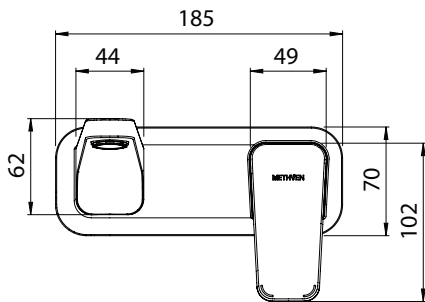

## WAIPORI WALL MIXER

Also available in  
MATTE BLACK FINISH

**CONSTRUCTION:** Brass body

**CARTRIDGE:** Ceramic

**CLASSIFICATION:** Suitable for mains pressure only

**PIPE CONNECTION:** 1/2" BSP Female

**WORKING PRESSURE:** 150 - 1000kPa

**OPERATING TEMPERATURE:** 5 °C - 80 °C

- Metal faceplate with concealed screws
- Slim stream shape aerator with directional swivel
- DR brass body for greater durability and safe water
- Quickfit adaptor for hassle free installation
- Incorporates brass feet for ease of installation
- 4 stars WELS rated on mains pressure (7.0 l/pm)