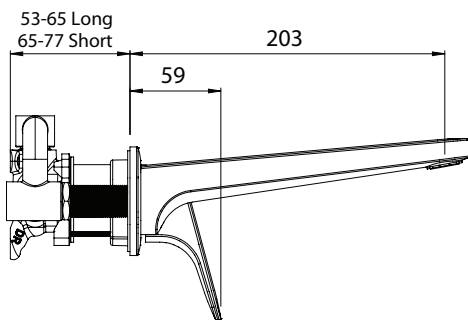

## WAIPORI WALL MIXER

Also available in  
MATTE BLACK FINISH

**CONSTRUCTION:** Brass body

**CARTRIDGE:** Ceramic

**CLASSIFICATION:** Suitable for mains pressure only

**PIPE CONNECTION:** 1/2" BSP Female

**WORKING PRESSURE:** 150 - 1000kPa

**OPERATING TEMPERATURE:** 5 °C - 80 °C

- Metal faceplate with concealed screws
- Slim stream shape aerator with directional swivel
- DR brass body for greater durability and safe water
- Quickfit adaptor for hassle free installation
- Incorporates brass feet for ease of installation
- 4 stars WELS rated on mains pressure (7.0 l/pm)