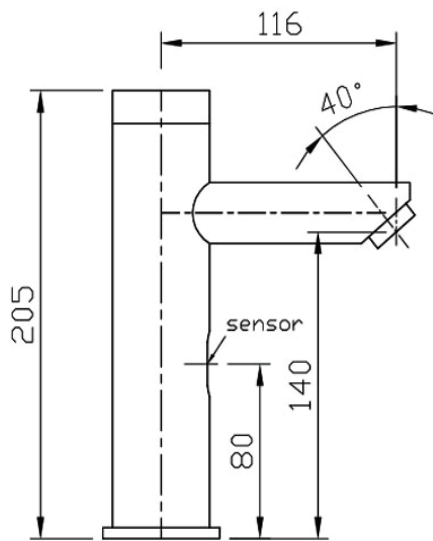

STERILINE

BY METHVEN

Steriline

SENSOR TAP MINIMALIST

CONSTRUCTION: Brass body

CLASSIFICATION: Suitable for mains pressure systems

INLET DIAMETER: 1/2" BSP Female

WORKING PRESSURE: 150 - 700kPa

POWER INPUT: DC:6V (4 x 1.5V AA Alkaline Battery)

AC: 220V - 240V; 50/60Hz

OPERATING TEMPERATURE: 5 °C - 55 °C

SENSING: 27-31cm

WELS RATING: 5 stars, 5l/min

- Hands free infrared sensor activated
- Automatic shut-off water saving flow control
- Improves water and energy efficiency
- Easy to use, ideal for disabled or elderly
- Vandal and scratch resistant sensor window
- Easy to fit in new installation or retrofits
- Mains operated with battery pack back-up
- MEPS approved to AS/NZS 4665.1:2005