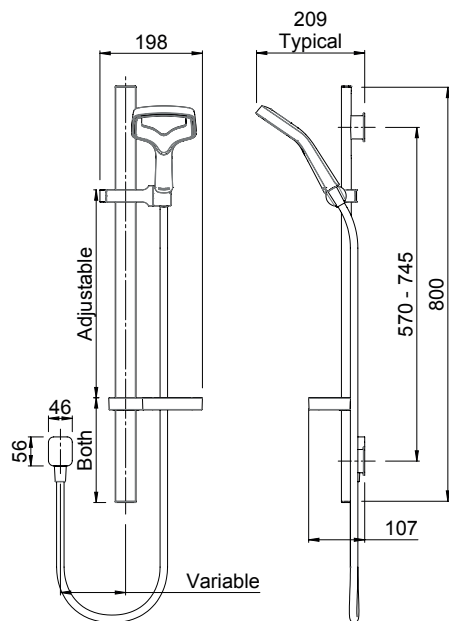

Aurajet® RUA RAIL SHOWER

Aurajet®. Our most advanced, most invigorating shower experience ever.

Stunning fans of luxuriously dense droplets deliver a highly efficient shower with 20% more spray force and twice the amount of water contact on your skin than a conventional shower*.

* Compared to a Methven Conventional Shower. Flow rate of both products at 7.5L per minute and tested as per AS 3662-2013 Appendix H.