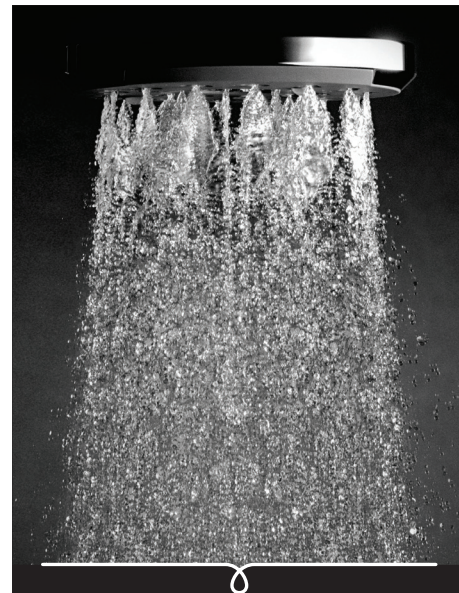

Satinjet® SQUARE OVERHEAD DRENCHER

Satinjet®. The unmistakable feeling of 300,000 droplets per second.

Unlike conventional showers, Satinjet uses unique twin-jet technology to create optimum water droplet size and pressure, with over 300,000 droplets per second providing greater warmth and coverage. The result is an immersive, full-body experience.

CONSTRUCTION: Brass arm

CLASSIFICATION: Suitable for **all** pressure systems

INLET CONNECTIONS: 1/2" BSP Female

WORKING PRESSURE: 35 - 500kPa

OPERATING TEMPERATURE: 5 °C - 70 °C

WATERFLOW RATE: 7.5 l/pm - 13.0 l/pm

- 230mm square overhead drencher with Satinjet spray
- 320mm ceiling mounted arm
- Easy to clean faceplate
- Optimised at 9.0 l/pm
- 3 star WELS rated on mains pressure (7.5 l/pm)
- 2 star WELS rated on low pressure (11.0 l/m)