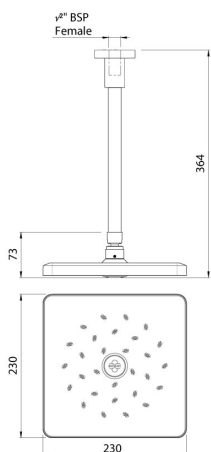

Satinjet® SQUARE OVERHEAD DRENCHER

Satinjet®. The unmistakable feeling of 300,000 droplets per second.

Unlike conventional showers, Satinjet uses unique twin-jet technology to create optimum water droplet size and pressure, with over 300,000 droplets per second providing greater warmth and coverage. The result is an immersive, full-body experience.

CONSTRUCTION: Brass arm

CLASSIFICATION: Suitable for **all** pressure systems

INLET CONNECTIONS: 1/2" BSP Female

WORKING PRESSURE: 35 - 500kPa

OPERATING TEMPERATURE: 5 °C - 70 °C

WATERFLOW RATE: 7.5 l/pm - 13.0 l/pm

- 230mm square overhead drencher with Satinjet spray
- 320mm ceiling mounted arm
- Easy to clean faceplate
- Optimised at 9.0 l/pm
- 3 star WELS rated on mains pressure (7.5 l/pm)
- 2 star WELS rated on low pressure (11.0 l/m)