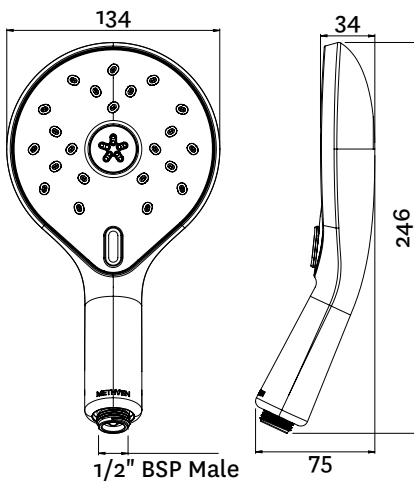

METHVEN

Satinjet®

Koha

Satinjet®

KOHA II HANDSET CHROME

Satinjet®. The unmistakable feeling of 300,000 droplets per second.

Unlike conventional showers, Satinjet uses unique twin-jet technology to create optimum water droplet size and pressure, with over 300,000 droplets per second providing greater warmth and coverage. The result is an immersive, full-body experience.

CONSTRUCTION: Chrome-plated

CLASSIFICATION: Suitable for **all pressure** systems

INLET CONNECTIONS: 1/2" BSP Male

WORKING PRESSURE: 35 - 500kPa

OPERATING TEMPERATURE: 5 °C - 70 °C

- **White or satin chrome handset also available**
- Large 135mm diameter handset for superior coverage
- Easy operation spray function selector switch on handset
- Dual function shower including massage and full-body spray
- Use of pressure limiting valve is recommended if supply exceeds 500 kPa
- 3 star WELS rated on mains pressure (8.5 l/m - as supplied)
- 1 star WELS rated on mains pressure (12.0 l/pm flow rate - optional)
- 3 star WELS rated on low pressure (8.5 l/m)

KHHSCP

Chrome faceplate

<http://www.methven.com/nz/koha-satinjet-handset-with-hose>