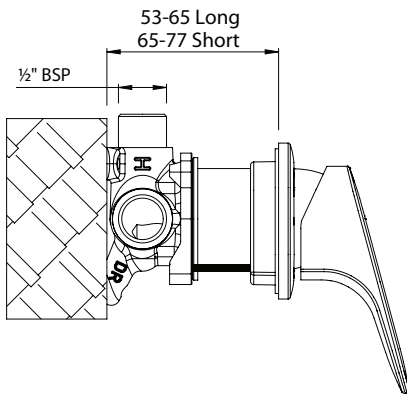

WAIPORI MINI SHOWER MIXER

CONSTRUCTION: Brass body

CARTRIDGE: Ceramic

CLASSIFICATION: Suitable for mains pressure only

INLET CONNECTIONS: 1/2" BSP Male

OUTLET CONNECTIONS: 1/2" BSP Male

OPTIMUM PRESSURE: 150 - 500kPa

OPERATING TEMPERATURE: 5 °C - 80 °C

- Small 70 x 70mm metal backplate
- DR brass body for greater durability and safe water
- Concealed screws to positively fasten faceplate
- Two dome covers provided for greater installation tolerance
- Brass feet for ease of installation