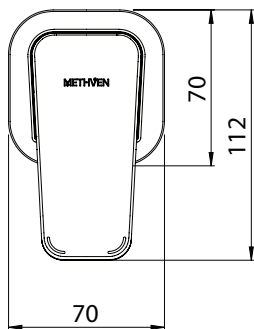

WAIPORI MINI SHOWER MIXER

CONSTRUCTION: Brass body

CARTRIDGE: Ceramic

CLASSIFICATION: Suitable for mains pressure only

INLET CONNECTIONS: 1/2" BSP Male

OUTLET CONNECTIONS: 1/2" BSP Male

OPTIMUM PRESSURE: 150 - 500kPa

OPERATING TEMPERATURE: 5 °C - 80 °C

- Small 70 x 70mm metal backplate
- DR brass body for greater durability and safe water
- Concealed screws to positively fasten faceplate
- Two dome covers provided for greater installation tolerance
- Brass feet for ease of installation