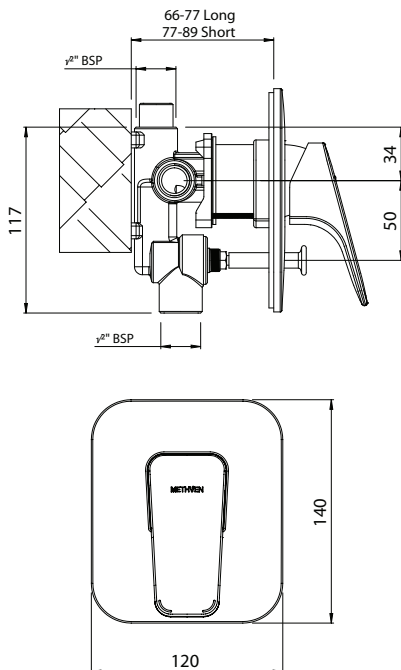

WAIPORI SHOWER MIXER

CONSTRUCTION: Brass body

CARTRIDGE: Ceramic

CLASSIFICATION: Suitable for mains pressure only

INLET CONNECTIONS: 1/2" BSP Male

OUTLET CONNECTIONS: 1/2" BSP Male

WORKING PRESSURE: 150 - 1000kPa

OPERATING TEMPERATURE: 5 °C - 80 °C

- Large 140 x 120mm black metal backplate
- DR brass body for greater durability and safe water
- Concealed screws to positively fasten faceplate
- Two dome covers provided for greater installation tolerance
- Brass feet for ease of installation
- Non return and flow restrictor in shower outlet
- Plunger diverter located under the handle for clean design lines