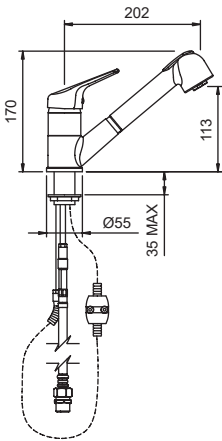

## CENTIQUE SINK MIXER WITH VEGE SPRAY (Chrome)

**CONSTRUCTION:** Brass Body

**CARTRIDGE TYPE:** SP033510 ceramic cartridge

**CLASSIFICATION** Suitable for mains pressure only

**INLET CONNECTIONS:** 1/2" BSP Female

**WORKING PRESSURE:** 150-500kPa

**DIMENSIONS FOR FITTING:** 35mm diameter hole

**OPERATING TEMPERATURE** 5°C - 80°C

**WATER FLOW RATE:** 7.5 L/min

- Stainless steel flexible hoses for installation
- Flow director and aerator supplied
- Two non-return valves fitted in the spout to prevent back feeding
- Swivel spout
- Twin stud mounting
- Bench top cannot exceed 35 mm thickness
- Not suitable for commercial applications
- 4 star WELS rated on mains pressure (7.5 L/min)