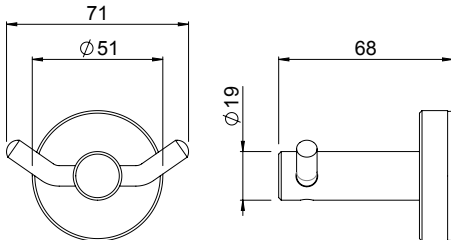

TŪROA ROBE HOOK

- Stainless Steel construction
- Easy DIY installation
- Available in 4 finishes
- Colour matched to the Methven Tūroa collection
- 10 year warranty (Product and PVD finish)

- Brushed Gold, Brushed Graphite and Brushed Gun Metal Black finishes use Physical Vapour Deposition (PVD) for a brilliant, decorative finish that provides excellent wear and corrosive resistance