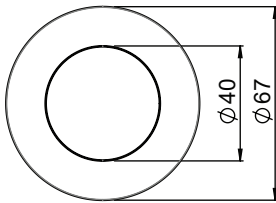

## TŪROA POP-UP WASTE

- Available in 4 finishes
- Colour matched to the Methven Tūroa collection
- 10 year warranty (Product and PVD finish)

- Brushed Gold, Brushed Graphite and Brushed Gun Metal Black finishes use Physical Vapour Deposition (PVD) for a brilliant, decorative finish that provides excellent wear and corrosive resistance