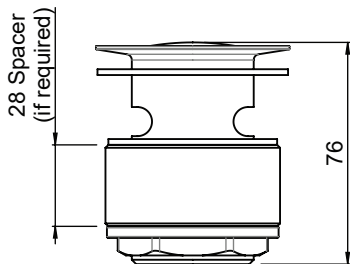

## TŪROA POP-UP WASTE

- Available in 4 finishes
- Colour matched to the Methven Tūroa collection
- 10 year warranty (Product and PVD finish)

- Brushed Gold, Brushed Graphite and Brushed Gun Metal Black finishes use Physical Vapour Deposition (PVD) for a brilliant, decorative finish that provides excellent wear and corrosive resistance