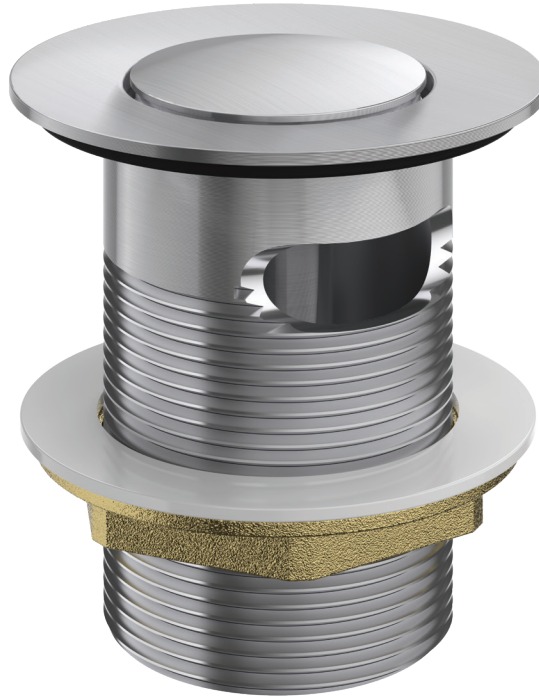

## TŪROA POP-UP WASTE

- Available in 4 finishes
- Colour matched to the Methven Tūroa collection
- 10 year warranty (Product and PVD finish)

- Brushed Gold, Brushed Graphite and Brushed Gun Metal Black finishes use Physical Vapour Deposition (PVD) for a brilliant, decorative finish that provides excellent wear and corrosive resistance

|        |                                |
|--------|--------------------------------|
| TUPWSS | Brushed Stainless Steel Finish |
| TUPWGM | Brushed Gun Metal Black        |
| TUPWGD | Brushed Gold                   |
| TUPWGR | Brushed Graphite               |