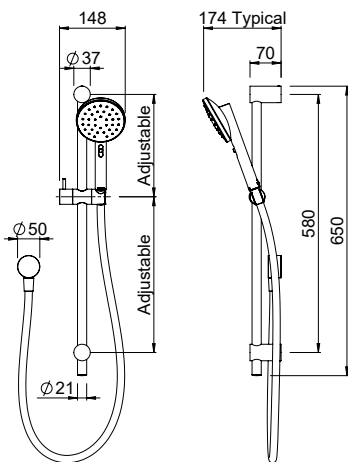

METHVEN

MINIMALIST MK2

MINIMALIST MK2 RAIL SHOWER

VJet® puts the shower experience in your control. Two waterways converge in a chamber behind each nozzle to create a spinning vortex that seamlessly changes speed as you adjust the slider. Resulting in a smooth transition from a firm invigorating spray, to a gentle spray, and everything in between - uniquely tailored by you.

CONSTRUCTION: Chrome-plated rail
CLASSIFICATION: Suitable for mains/high pressure only
INLET CONNECTIONS: 1/2" BSP female
OUTLET CONNECTION: N/A
WORKING PRESSURES: 150 - 500kPa
DIMENSIONS FOR FITTING: 520 - 620mm (Adjustable bottom pillar)
OPERATING TEMPERATURE: 5°C - 65°C
WATER FLOW RATE: approx 7.5 L/min

- VJet® technology delivers variable spray at your control, from a firm invigorating spray to relaxing and everything in between
- 110mm face plate offering a wide coverage spray
- 650mm round rail
- 1 x adjustable pillar for easy retrofit installation
- Easy slide rail height adjustment
- Satin lux twist free hose - 1.5m in length
- New Zealand designed and engineered
- Available in Chrome, Matte Black, PVD Brushed Nickel
- Complete the look with matching Minimalist MK2 tapware
- 4 star WELS rated on mains pressure (7.5 L/min)