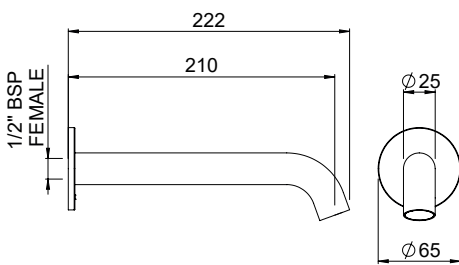

METHVEN

MINIMALIST MK2

MINIMALIST MK2 WALL MOUNTED BATH SPOUT

CONSTRUCTION: Brass
CLASSIFICATION: Suitable for **mains/high pressure** only
INLET CONNECTIONS: 1/2" BSP female
OUTLET CONNECTION: N/A
WORKING PRESSURES: 150 - 500kPa
DIMENSIONS FOR FITTING: N/A
OPERATING TEMPERATURE: 5°C - 80°C

- New Zealand Designed & Engineered
- Constructed from high quality brass
- Superior tapware components
- Suitable for water pressure between 150-500 kpa

MNSPWBTCP	Chrome
MNSPWBTBK	Matte Black
MNSPWBTNK	Brushed Nickel