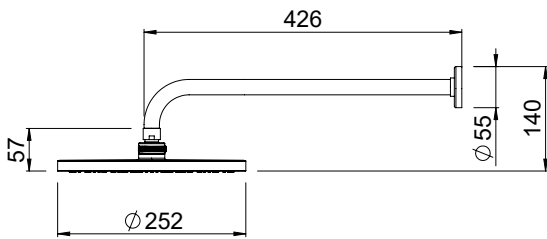

METHVEN

MINIMALIST MK2

MINIMALIST MK2 OVERHEAD SHOWER

CONSTRUCTION: Chrome-plated rail

CLASSIFICATION: Suitable for **mains/high pressure** only

INLET CONNECTIONS: 1/2" BSP female

OUTLET CONNECTION: N/A

WORKING PRESSURES: 150 - 500kPa

DIMENSIONS FOR FITTING: N/A

OPERATING TEMPERATURE: 5°C - 65°C

WATER FLOW RATE: approx 9.0 L/min

- Generous 250mm Overhead rain drencher
- Available in Chrome, Matte Black, PVD Brushed Nickel
- Easy to clean silicone nozzles
- Complete the look with matching Minimalist MK2 tapware
- 3 star WELS rated on mains pressure (9.0 L/min)