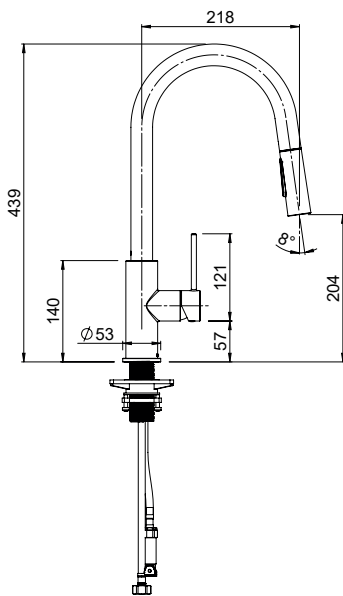

METHVEN

MINIMALIST MK2

MINIMALIST MK2 PULL DOWN SINK MIXER

CONSTRUCTION: Brass

CLASSIFICATION: Suitable for **mains/high pressure** only

INLET CONNECTIONS: 1/2" BSP female

OUTLET CONNECTION: N/A

WORKING PRESSURES: 150 - 500kPa

DIMENSIONS FOR FITTING: Bench top hole 35mm. Bench thickness 42mm max.

OPERATING TEMPERATURE: 5°C - 80°C

WATER FLOW RATE: approx 7.5 L/min

- Durable brass body construction
- Suitable for water pressure between 150-500 kpa
- An extendable pull down hose for spray flexibility and better reach
- Two settings – rain spray and slim aerated flow offers you more options for your day to day kitchen tasks
- 4 star WELS rated on mains pressure (7.5 L/min)

MNKGNPDCP

Chrome

MNKGNPDBK

Matte Black

MNKGNPDNK

Brushed Nickel

THE METHVEN GUARANTEE. For total peace of mind, all domestic tapware products include a 20 Year Parts and Labour Guarantee. For commercial installations, a 5 Year Guarantee on Parts and Labour applies. For full terms and conditions, visit www.methven.com.