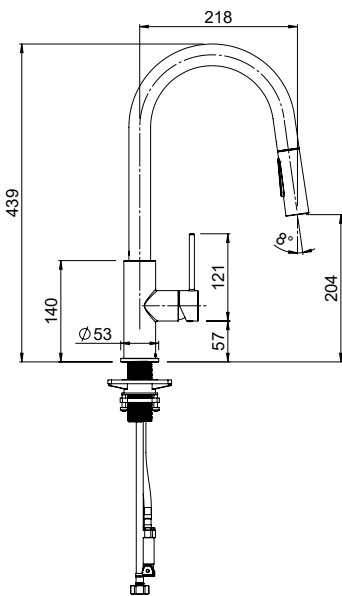

METHVEN

MINIMALIST MK2

MINIMALIST MK2 PULL DOWN SINK MIXER

CONSTRUCTION: Brass

CLASSIFICATION: Suitable for **mains/high pressure** only

INLET CONNECTIONS: 1/2" BSP female

OUTLET CONNECTION: N/A

WORKING PRESSURES: 150 - 500kPa

DIMENSIONS FOR FITTING: Bench top hole 35mm. Bench thickness 42mm max.

OPERATING TEMPERATURE: 5°C - 80°C

WATER FLOW RATE: approx 6.0 L/min

- Durable brass body construction
- Suitable for water pressure between 150-500 kpa
- An extendable pull down hose for spray flexibility and better reach
- Two settings – rain spray and slim aerated flow offers you more options for your day to day kitchen tasks
- 5 star WELS rated on mains pressure (7.5 L/min)

MNKGNPDCP

Chrome

MNKGNPDBK

Matte Black

MNKGNPDNK

Brushed Nickel

THE METHVEN GUARANTEE. For total peace of mind, all domestic tapware products include a 20 Year Parts and Labour Guarantee. For commercial installations, a 5 Year Guarantee on Parts and Labour applies. For full terms and conditions, visit www.methven.com.