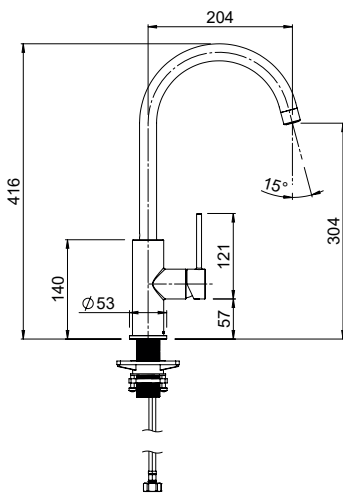

METHVEN

MINIMALIST MK2

MINIMALIST MK2 GOOSENECK SINK MIXER

CONSTRUCTION: Brass

CLASSIFICATION: Suitable for **mains/high pressure** only

INLET CONNECTIONS: 1/2" BSP female

OUTLET CONNECTION: N/A

WORKING PRESSURES: 150 - 500kPa

DIMENSIONS FOR FITTING: Bench top hole 35mm. Bench thickness 42mm max.

OPERATING TEMPERATURE: 5°C - 80°C

WATER FLOW RATE: approx 7.5 L/min

- Durable brass body construction
- Suitable for water pressure between 150-500 kpa
- Ceramic disc cartridge ensuring durability and no-drip water efficiency
- Optional Low Pressure aerator kit provided (*5 Star, 5.0L/Min, LP*)
- A cold inlet adapter is supplied to be used in conjunction with the Low Pressure aerator for unequal pressure applications
- 4 star WELS rated on mains pressure (*7.5 L/min*)