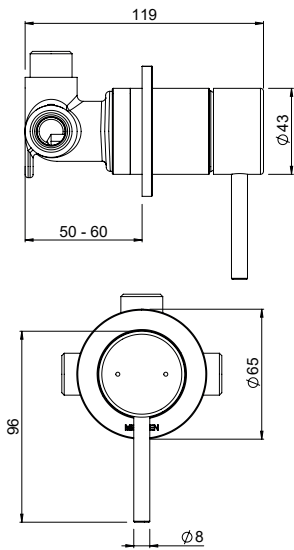

METHVEN

MINIMALIST MK2

MINIMALIST MK2 SHOWER MIXER

CONSTRUCTION: Brass

CLASSIFICATION: Suitable for mains/high pressure only

INLET CONNECTIONS: All 1/2" BSP

OUTLET CONNECTION: N/A

WORKING PRESSURES: 150 - 500kPa

DIMENSIONS FOR FITTING: N/A

OPERATING TEMPERATURE: 5°C - 80°C

- Durable brass body construction
- New Zealand designed and engineered
- Suitable for water pressure between 150-500 kpa

MNHPSCP	Chrome
MNHPSBK	Matte Black
MNHPSNK	Brushed Nickel