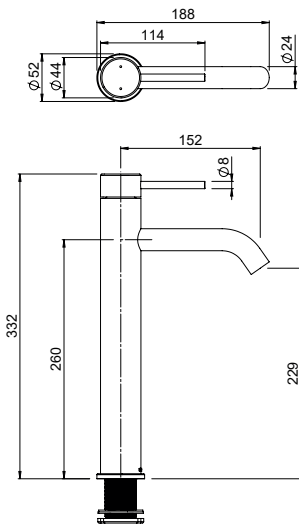

METHVEN

MINIMALIST MK2

MINIMALIST MK2 HI RISE BASIN MIXER

CONSTRUCTION: 304 Stainless Steel

CLASSIFICATION: Suitable for **mains/high pressure** only

INLET CONNECTIONS: 1/2" BSP female

OUTLET CONNECTION: N/A

WORKING PRESSURES: 150 - 500kPa

DIMENSIONS FOR FITTING: Bench top hole 35-38mm. Bench thickness 40mm max.

OPERATING TEMPERATURE: 5°C - 80°C

WATER FLOW RATE: approx 4.5 L/min

- Tall basin mixer perfect for vessel basins
- Suitable for water pressure between 150 to 500 kpa
- Superior ceramic disc cartridge ensuring durability and no drip water efficiency
- Superior twin stud mounting
- 332mm mixer height
- 6 star WELS rated on mains pressure (4.5 L/min)