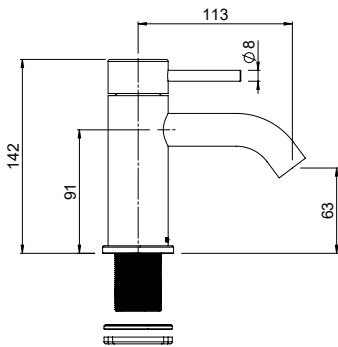

### MINIMALIST MK2 BASIN MIXER

**CONSTRUCTION:** 304 Stainless Steel

**CLASSIFICATION:** Suitable for **mains/high pressure** only

**INLET CONNECTIONS:** 1/2" BSP female

**OUTLET CONNECTION:** N/A

**WORKING PRESSURES:** 150 - 500kPa

**DIMENSIONS FOR FITTING:** Bench top hole 35-38mm. Bench thickness 40mm max.

**OPERATING TEMPERATURE:** 5°C - 80°C

**WATER FLOW RATE:** approx 4.5 L/min

- Suitable for water pressure between 150 to 500 kpa
- Superior ceramic disc cartridge ensuring durability and no drip water efficiency
- Superior twin stud mounting
- 142mm mixer height
- 6 star WELS rated on mains pressure (4.5 L/min)