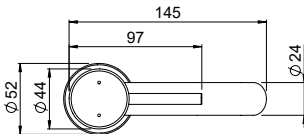

### MINIMALIST MK2 BASIN MIXER

**CONSTRUCTION:** 304 Stainless Steel

**CLASSIFICATION:** Suitable for **mains/high pressure** only

**INLET CONNECTIONS:** 1/2" BSP female

**OUTLET CONNECTION:** N/A

**WORKING PRESSURES:** 150 - 500kPa

**DIMENSIONS FOR FITTING:** Bench top hole 35-38mm. Bench thickness 40mm max.

**OPERATING TEMPERATURE:** 5°C - 80°C

**WATER FLOW RATE:** approx 4.5 L/min

- Suitable for water pressure between 150 to 500 kpa
- Superior ceramic disc cartridge ensuring durability and no drip water efficiency
- Superior twin stud mounting
- 142mm mixer height
- 6 star WELS rated on mains pressure (4.5 L/min)