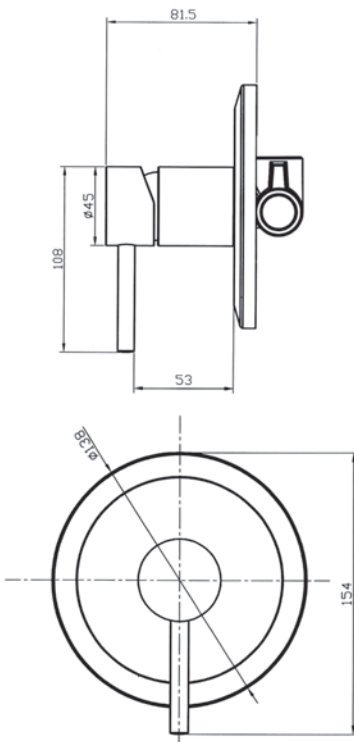

ECHO MINIMALIST SHOWER MIXER

CARTRIDGE TYPE: Ceramic

CLASSIFICATION: Suitable for mains pressure only

INLET CONNECTIONS: 1/2" BSP female

OUTLET CONNECTIONS: 1/2" BSP female

WORKING PRESSURE: 150 - 500kPa

DIMENSIONS FOR FITTING: -

OPERATING TEMPERATURE: 5 °C - 80 °C

- Screw in male nipples x 2
- Incast mounting screw holes

EM8107

Chrome

<http://www.methven.com/nz/echo-minimalist-shower-mixer>