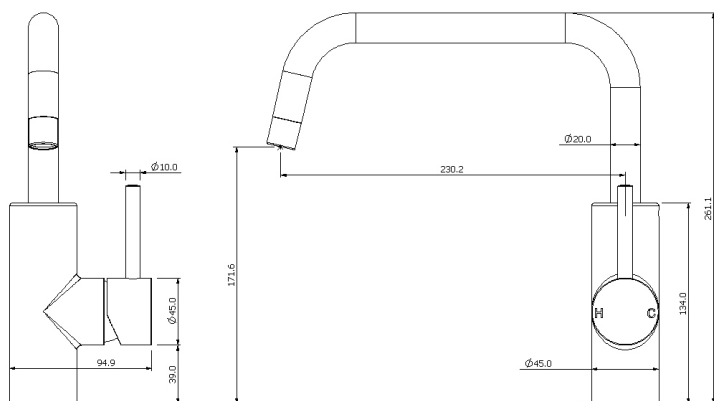

ECHO MINIMALIST SQUARE SINK MIXER

CONSTRUCTION: Brass body

CARTRIDGE TYPE: Ceramic (SP033570)

CLASSIFICATION: Suitable for mains pressure only

INLET CONNECTIONS: 1/2" BSP Female

WORKING PRESSURE: 150 - 1000kPa

DIMENSIONS FOR FITTING: 35 mm diameter hole

OPERATING TEMPERATURE: 5 °C - 80 °C

- Solid brass construction for longevity
- Twin stud mounting for secure basin installation
- Stainless steel flexible inlet hoses
- Fixed cast spout fitted with aerator
- 4 star WELS rated on mains pressure (7.0 l/pm)

EM8104

Chrome

<http://www.methven.com/nz/echo-minimalist-square-neck-sink-mixer>