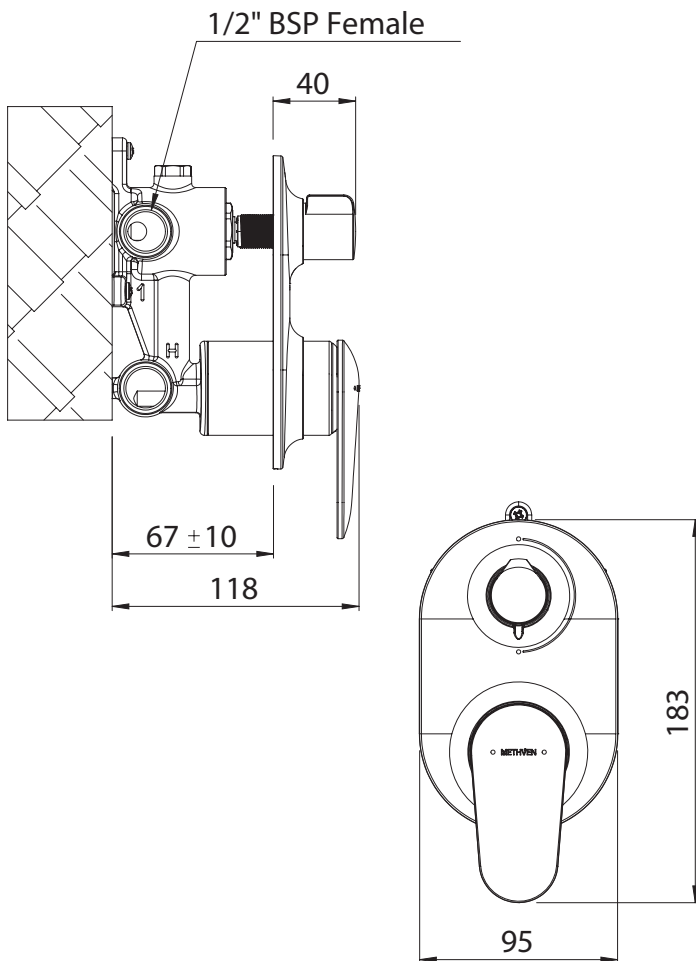

**AOHPSDCPAU
AIO SHOWER MIXER
WITH DIVERTER**

FINISH: Chrome

CONSTRUCTION: Lead Free Eco Brass
CARTRIDGE TYPE: 35mm ceramic
SUPPLY: Mains Pressure
CONNECTIONS: 1/2" BSP Female
WORKING PRESSURES: 150 - 500 kpa
OPERATING TEMPERATURE: 5°C to 80°C*

*Refer AS/NZS 3500

- Crafted from Eco Brass®, a revolutionary high quality, high strength, corrosion resistant material that is lead and heavy metal free, therefore preserving water quality for both consumption and bathing.
- 35mm ceramic disc cartridge can be adjusted to reduce the temperature setting, saving energy.
- Shower mixer with easy turn-dial diverter defaults to bath spout
- Cast metal wall plate construction for longevity
- Incorporates brass lugs for ease of mounting
- Body inlets - 1/2" BSP female
- Suitable for mains pressure installation.
- WELS rating not required.