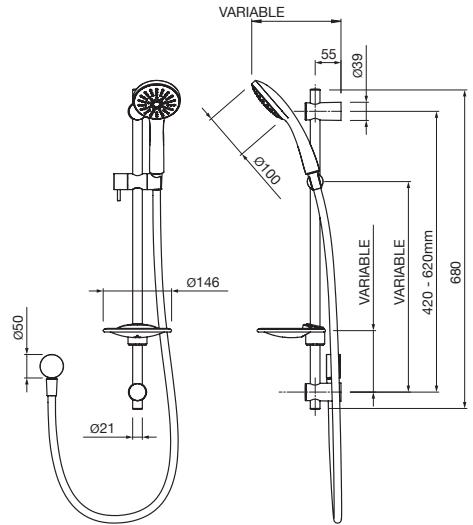

All Pressures - above 35kPa

Ceramic cartridge

Strata

Echo Strata Shower Mixer

E8217
All Pressures - above 55kPa
Ceramic cartridge

Echo Strata Shower Mixer with Diverter

E8216
Mains pressure only
Ceramic cartridge

Slide Showers

Echo 3 Function Slide Shower MKII
E8502
Mains pressure

Slide Showers

Echo 1 Function Slide Shower MKII

E9502

All Pressures - above 35kPa

Shower and Spouts

Echo Shower Rose

E9601

All Pressures - above 35kPa

Echo Bath Spout

E9702

All Pressures - above 35kPa

Projection 194mm

Echo Bath Spout

E9704