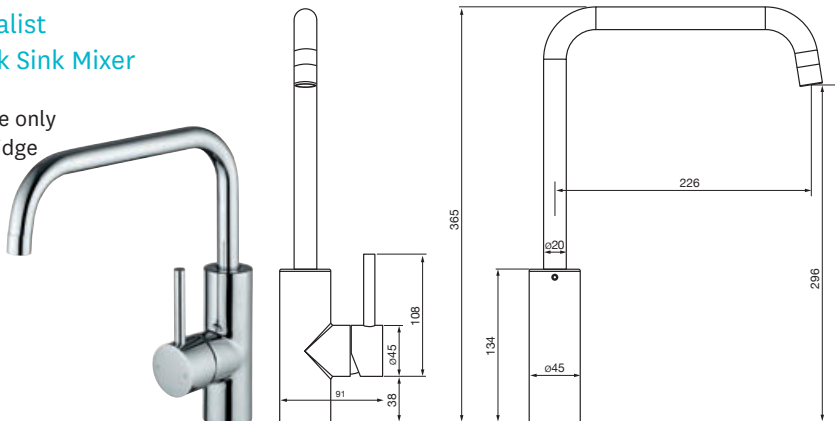

For more information, visit www.methven.com/nz/WELS

PRODUCTS	CODE	FUNCTIONS/ PROJECTIONS						
Echo Minimalist Basin Mixer	EM8101		●		4	7.0	N/A	N/A
Echo Minimalist Goose Neck Sink Mixer	EM8105		●		4	7.0	N/A	N/A
Echo Minimalist Square Neck Sink Mixer	EM8104		●		4	7.0	N/A	N/A
Echo Minimalist Shower Mixer	EM8107		●		N/A	N/A	N/A	N/A
Echo Minimalist Shower Mixer with Diverter	EM8109		●		N/A	N/A	N/A	N/A
Echo Minimalist Slide Shower	EM8510	single	●		3	8.0	N/A	N/A
Echo Minimalist Bath Spout	EM9706	165mm		●	N/A	N/A	N/A	N/A
Echo Strata Basin Mixer	E8211			●	4	7.5	4	8.0
Echo Strata Sink Mixer	E8214			●	4	7.5	4	8.0
Echo Strata Shower Mixer with Diverter	E8216		●		N/A	N/A	N/A	N/A
Echo Strata Shower Mixer	E8217			●	N/A	N/A	N/A	N/A
Echo Shower Rose	E9601			●	3	8.0	2	9.5
Echo Bath Spout	E9702	194mm		●	N/A	N/A	N/A	N/A
Echo Bath Spout	E9704	150mm		●	N/A	N/A	N/A	N/A
Echo 3 Function Slide Shower MKII	E8502	three	●		3	8.0	N/A	N/A
Echo 1 Function Slide Shower MKII	E9502	single		●	3	8.5	3	6.0

Minimalist

Echo Minimalist Basin Mixer

EM8101
Mains pressure only
Ceramic cartridge

Echo Minimalist Goose Neck Sink Mixer

EM8105
Mains pressure only
Ceramic cartridge

Echo Minimalist Square Neck Sink Mixer

EM8104
Mains pressure only
Ceramic cartridge

Minimalist

Echo Minimalist Shower Mixer

EM8107

Mains pressure only

Ceramic cartridge

Echo Minimalist Shower Mixer with Diverter

EM8109

Mains pressure only

Ceramic cartridge

Minimalist

Echo Minimalist Spout

EM9706

All pressures (above 35kPa)
Projection 160mm

Echo Minimalist Slide Shower

EM8510