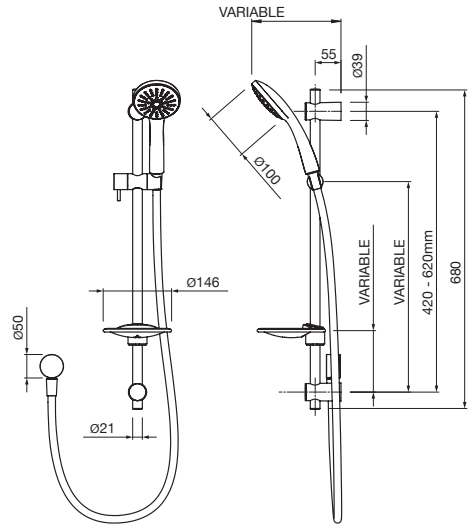

Mains pressure only
Single function handset
Ideal for renovations
with adjustable rail

Strata

Echo Strata Basin Mixer

E8211

All Pressures - above 35kPa

Ceramic cartridge

Echo Strata Sink Mixer

E8214

All Pressures - above 35kPa

Ceramic cartridge

Strata

Echo Strata Shower Mixer

E8217
All Pressures - above 55kPa
Ceramic cartridge

Echo Strata Shower Mixer with Diverter

E8216
Mains pressure only
Ceramic cartridge

Slide Showers

Echo 3 Function Slide Shower MKII
E8502
Mains pressure

Slide Showers

Echo 1 Function Slide Shower MKII

E9502

All Pressures - above 35kPa

Shower and Spouts

Echo Shower Rose

E9601

All Pressures - above 35kPa

Echo Bath Spout

E9702

All Pressures - above 35kPa

Projection 194mm

Echo Bath Spout

E9704