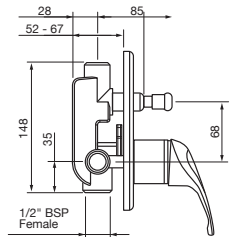

All Pressures - above 35kPa

Ceramic cartridge

Strata

Echo Strata Shower Mixer

E8217
All Pressures - above 55kPa
Ceramic cartridge

Echo Strata Shower Mixer with Diverter

E8216
Mains pressure only
Ceramic cartridge