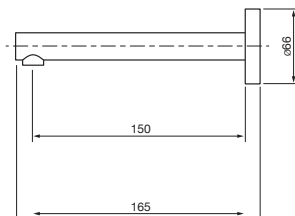

Mains pressure only

Ceramic cartridge

Minimalist

Echo Minimalist Spout

EM9706

All pressures (above 35kPa)
Projection 160mm

Echo Minimalist Slide Shower

EM8510