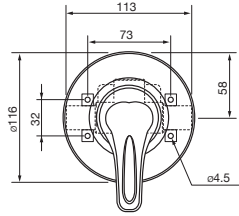

Mains pressure only

Ceramic cartridge

Minimalist

Echo Minimalist Spout

EM9706

All pressures (above 35kPa)
Projection 160mm

Echo Minimalist Slide Shower

EM8510

All Pressures - above 35kPa

Ceramic cartridge

Strata

Echo Strata Shower Mixer

E8217
All Pressures - above 55kPa
Ceramic cartridge

Echo Strata Shower Mixer with Diverter

E8216
Mains pressure only
Ceramic cartridge

Slide Showers

Echo 3 Function Slide Shower MKII
E8502
Mains pressure

Slide Showers

Echo 1 Function Slide Shower MKII

E9502

All Pressures - above 35kPa

Shower and Spouts

Echo Shower Rose

E9601

All Pressures - above 35kPa

Echo Bath Spout

E9702

All Pressures - above 35kPa

Projection 194mm

Echo Bath Spout

E9704