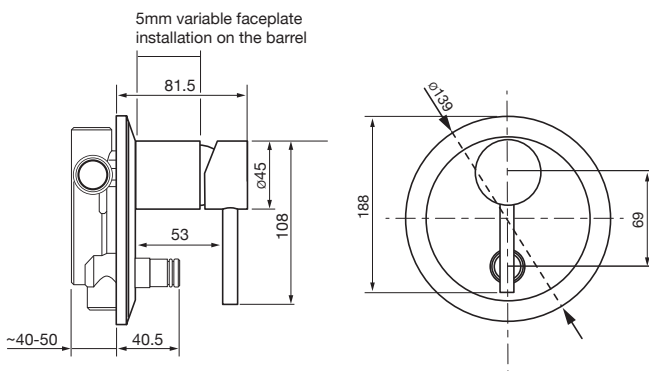

Mains pressure only

Ceramic cartridge

Minimalist

Echo Minimalist Spout

EM9706

All pressures (above 35kPa)
Projection 160mm

Echo Minimalist Slide Shower

EM8510