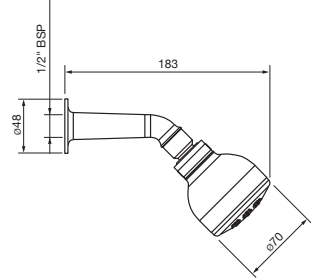

All Pressures - above 35kPa

Ceramic cartridge

Strata

Echo Strata Shower Mixer

E8217
All Pressures - above 55kPa
Ceramic cartridge

Echo Strata Shower Mixer with Diverter

E8216
Mains pressure only
Ceramic cartridge

Slide Showers

Echo 3 Function Slide Shower MKII
E8502
Mains pressure

Slide Showers

Echo 1 Function Slide Shower MKII

E9502

All Pressures - above 35kPa

Shower and Spouts

Echo Shower Rose

E9601

All Pressures - above 35kPa

Echo Bath Spout

E9702

All Pressures - above 35kPa

Projection 194mm

Echo Bath Spout

E9704