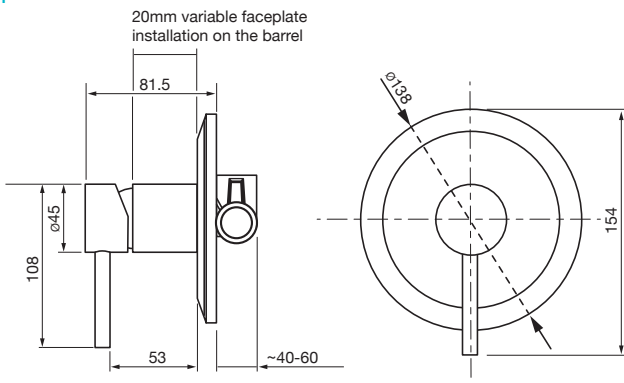

Minimalist

Echo Minimalist Shower Mixer

EM8107

Mains pressure only

Ceramic cartridge