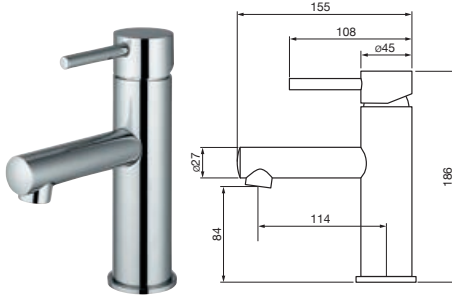

For more information, visit www.methven.com/nz/WELS

PRODUCTS	CODE	FUNCTIONS/ PROJECTIONS						
Echo Minimalist Basin Mixer	EM8101		●		4	7.0	N/A	N/A
Echo Minimalist Goose Neck Sink Mixer	EM8105		●		4	7.0	N/A	N/A
Echo Minimalist Square Neck Sink Mixer	EM8104		●		4	7.0	N/A	N/A
Echo Minimalist Shower Mixer	EM8107		●		N/A	N/A	N/A	N/A
Echo Minimalist Shower Mixer with Diverter	EM8109		●		N/A	N/A	N/A	N/A
Echo Minimalist Slide Shower	EM8510	single	●		3	8.0	N/A	N/A
Echo Minimalist Bath Spout	EM9706	165mm		●	N/A	N/A	N/A	N/A
Echo Strata Basin Mixer	E8211			●	4	7.5	4	8.0
Echo Strata Sink Mixer	E8214			●	4	7.5	4	8.0
Echo Strata Shower Mixer with Diverter	E8216		●		N/A	N/A	N/A	N/A
Echo Strata Shower Mixer	E8217			●	N/A	N/A	N/A	N/A
Echo Shower Rose	E9601			●	3	8.0	2	9.5
Echo Bath Spout	E9702	194mm		●	N/A	N/A	N/A	N/A
Echo Bath Spout	E9704	150mm		●	N/A	N/A	N/A	N/A
Echo 3 Function Slide Shower MKII	E8502	three	●		3	8.0	N/A	N/A
Echo 1 Function Slide Shower MKII	E9502	single		●	3	8.5	3	6.0

Minimalist

Echo Minimalist Basin Mixer

EM8101
Mains pressure only
Ceramic cartridge

Echo Minimalist Goose Neck Sink Mixer

EM8105
Mains pressure only
Ceramic cartridge

Echo Minimalist Square Neck Sink Mixer