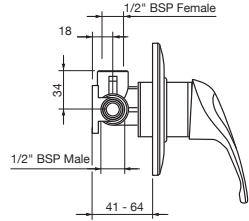

All Pressures - above 35kPa

Ceramic cartridge

Strata

Echo Strata Shower Mixer

E8217
All Pressures - above 55kPa
Ceramic cartridge

Echo Strata Shower Mixer with Diverter

E8216
Mains pressure only
Ceramic cartridge