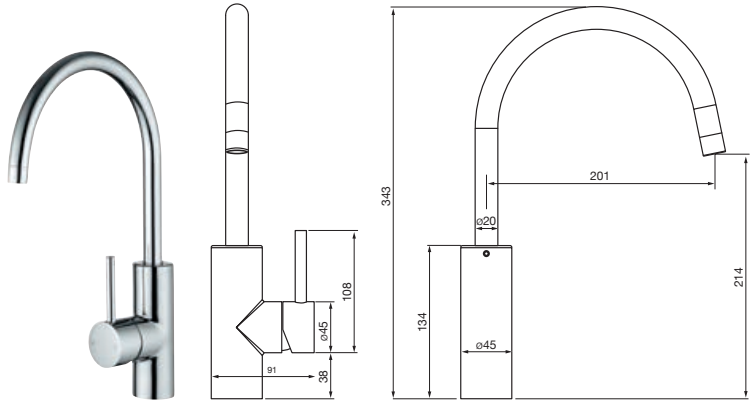

For more information, visit www.methven.com/nz/WELS

PRODUCTS	CODE	FUNCTIONS/ PROJECTIONS						
Echo Minimalist Basin Mixer	EM8101		●		4	7.0	N/A	N/A
Echo Minimalist Goose Neck Sink Mixer	EM8105		●		4	7.0	N/A	N/A
Echo Minimalist Square Neck Sink Mixer	EM8104		●		4	7.0	N/A	N/A
Echo Minimalist Shower Mixer	EM8107		●		N/A	N/A	N/A	N/A
Echo Minimalist Shower Mixer with Diverter	EM8109		●		N/A	N/A	N/A	N/A
Echo Minimalist Slide Shower	EM8510	single	●		3	8.0	N/A	N/A
Echo Minimalist Bath Spout	EM9706	165mm		●	N/A	N/A	N/A	N/A
Echo Strata Basin Mixer	E8211			●	4	7.5	4	8.0
Echo Strata Sink Mixer	E8214			●	4	7.5	4	8.0
Echo Strata Shower Mixer with Diverter	E8216		●		N/A	N/A	N/A	N/A
Echo Strata Shower Mixer	E8217			●	N/A	N/A	N/A	N/A
Echo Shower Rose	E9601			●	3	8.0	2	9.5
Echo Bath Spout	E9702	194mm		●	N/A	N/A	N/A	N/A
Echo Bath Spout	E9704	150mm		●	N/A	N/A	N/A	N/A
Echo 3 Function Slide Shower MKII	E8502	three	●		3	8.0	N/A	N/A
Echo 1 Function Slide Shower MKII	E9502	single		●	3	8.5	3	6.0

Minimalist

Echo Minimalist Basin Mixer

EM8101
Mains pressure only
Ceramic cartridge

Echo Minimalist Goose Neck Sink Mixer

EM8105
Mains pressure only
Ceramic cartridge

Echo Minimalist Square Neck Sink Mixer

EM8104
Mains pressure only
Ceramic cartridge

Minimalist

Echo Minimalist Shower Mixer

EM8107

Mains pressure only

Ceramic cartridge

Echo Minimalist Shower Mixer with Diverter

EM8109

Mains pressure only

Ceramic cartridge

Minimalist

Echo Minimalist Spout

EM9706

All pressures (above 35kPa)
Projection 160mm

Echo Minimalist Slide Shower

EM8510