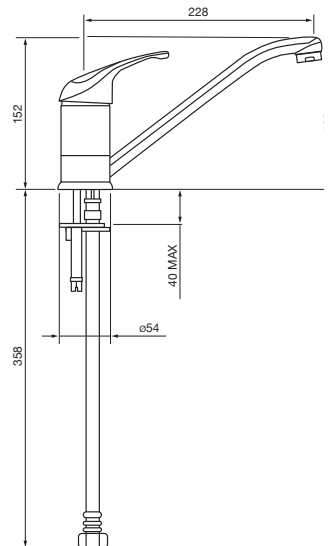

Mains pressure only

Ceramic cartridge

Minimalist

Echo Minimalist Spout

EM9706

All pressures (above 35kPa)
Projection 160mm

Echo Minimalist Slide Shower

EM8510

Mains pressure only
Single function handset
Ideal for renovations
with adjustable rail

Strata

Echo Strata Basin Mixer

E8211

All Pressures - above 35kPa

Ceramic cartridge

Echo Strata Sink Mixer

E8214

All Pressures - above 35kPa

Ceramic cartridge

Strata

Echo Strata Shower Mixer

E8217
All Pressures - above 55kPa
Ceramic cartridge

Echo Strata Shower Mixer with Diverter

E8216
Mains pressure only
Ceramic cartridge