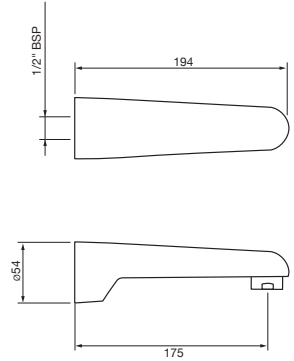

Slide Showers

Echo 3 Function Slide Shower MKII
E8502
Mains pressure

Slide Showers

Echo 1 Function Slide Shower MKII

E9502

All Pressures - above 35kPa

Shower and Spouts

Echo Shower Rose

E9601

All Pressures - above 35kPa

Echo Bath Spout

E9702

All Pressures - above 35kPa

Projection 194mm

Echo Bath Spout

E9704

All Pressures - above 35kPa

Projection 150mm

Designed, distributed and warranted by Methven Ltd

METHVEN

www.methven.com

Methven Head Office

Ph: +64 9 829 0429

Fax: +64 9 829 0439