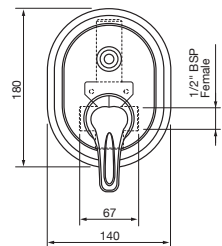

All Pressures - above 35kPa

Ceramic cartridge

Strata

Echo Strata Shower Mixer

E8217
All Pressures - above 55kPa
Ceramic cartridge

Echo Strata Shower Mixer with Diverter

E8216
Mains pressure only
Ceramic cartridge

E9601

All Pressures - above 35kPa

Echo Bath Spout

E9702

All Pressures - above 35kPa

Projection 194mm

Echo Bath Spout

E9704