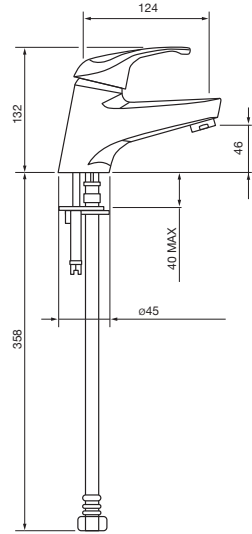

Mains pressure only

Ceramic cartridge

Minimalist

Echo Minimalist Spout

EM9706

All pressures (above 35kPa)
Projection 160mm

Echo Minimalist Slide Shower

EM8510

Mains pressure only
Single function handset
Ideal for renovations
with adjustable rail

Strata

Echo Strata Basin Mixer

E8211

All Pressures - above 35kPa

Ceramic cartridge

Echo Strata Sink Mixer

E8214

All Pressures - above 35kPa

Ceramic cartridge

Strata

Echo Strata Shower Mixer

E8217
All Pressures - above 55kPa
Ceramic cartridge

Echo Strata Shower Mixer with Diverter

E8216
Mains pressure only
Ceramic cartridge