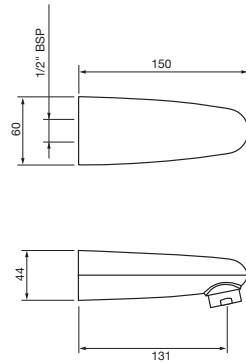

Slide Showers

Echo 3 Function Slide Shower MKII
E8502
Mains pressure

Slide Showers

Echo 1 Function Slide Shower MKII

E9502

All Pressures - above 35kPa

Shower and Spouts

Echo Shower Rose

E9601

All Pressures - above 35kPa

Echo Bath Spout

E9702

All Pressures - above 35kPa

Projection 194mm

Echo Bath Spout

E9704

All Pressures - above 35kPa

Projection 150mm

Designed, distributed and warranted by Methven Ltd

METHVEN

www.methven.com

Methven Head Office

Ph: +64 9 829 0429

Fax: +64 9 829 0439