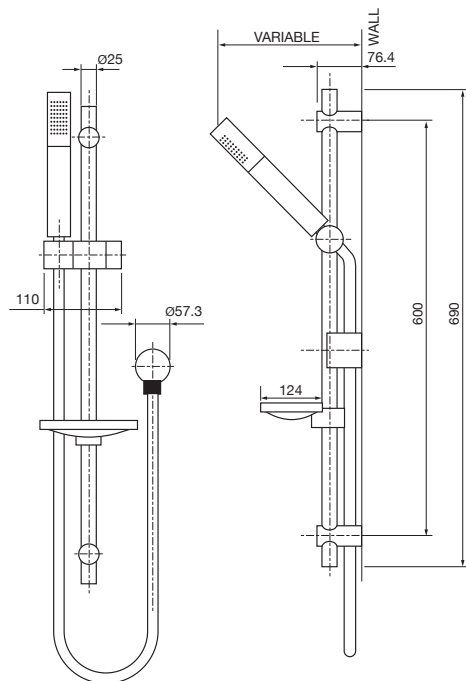

Mains pressure only

Ceramic cartridge

Minimalist

Echo Minimalist Spout

EM9706

All pressures (above 35kPa)
Projection 160mm

Echo Minimalist Slide Shower

EM8510

Mains pressure only
Single function handset
Ideal for renovations
with adjustable rail

Strata

Echo Strata Basin Mixer

E8211

All Pressures - above 35kPa

Ceramic cartridge

Echo Strata Sink Mixer

E8214

All Pressures - above 35kPa

Ceramic cartridge

Strata

Echo Strata Shower Mixer

E8217
All Pressures - above 55kPa
Ceramic cartridge

Echo Strata Shower Mixer with Diverter

E8216
Mains pressure only
Ceramic cartridge