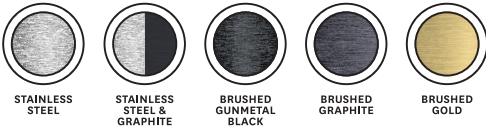

AVAILABLE COLOURS:

1. TŪROA SINGLE TOWEL RAIL 600MM

TUST600GD	BRUSHED GOLD
TUST600GM	BRUSHED GUN METAL BLACK
TUST600GR	BRUSHED GRAPHITE

2. TŪROA ROBE HOOK

TURHSS	STAINLESS STEEL
TURHGD	BRUSHED GOLD
TURHGM	BRUSHED GUN METAL BLACK
TURHGR	BRUSHED GRAPHITE

3. TŪROA TOILET PAPER HOLDER

TUTHSS	STAINLESS STEEL
TUTHGD	BRUSHED GOLD
TUTHGM	BRUSHED GUN METAL BLACK
TUTHGR	BRUSHED GRAPHITE

4. TŪROA HAND TOWEL RING

TUTRSS	STAINLESS STEEL
TUTRGD	BRUSHED GOLD
TUTRGM	BRUSHED GUN METAL BLACK
TUTRGR	BRUSHED GRAPHITE

5. TŪROA SOAP DISH

TUSDSSGR	STAINLESS STEEL & GRAPHITE
TUSDGD	BRUSHED GOLD
TUSDGM	BRUSHED GUN METAL BLACK
TUSDGR	BRUSHED GRAPHITE

6. TŪROA POP UP WASTE

TUPWSS	STAINLESS STEEL
TUPWGD	BRUSHED GOLD
TUPWGM	BRUSHED GUN METAL BLACK
TUPWGR	BRUSHED GRAPHITE