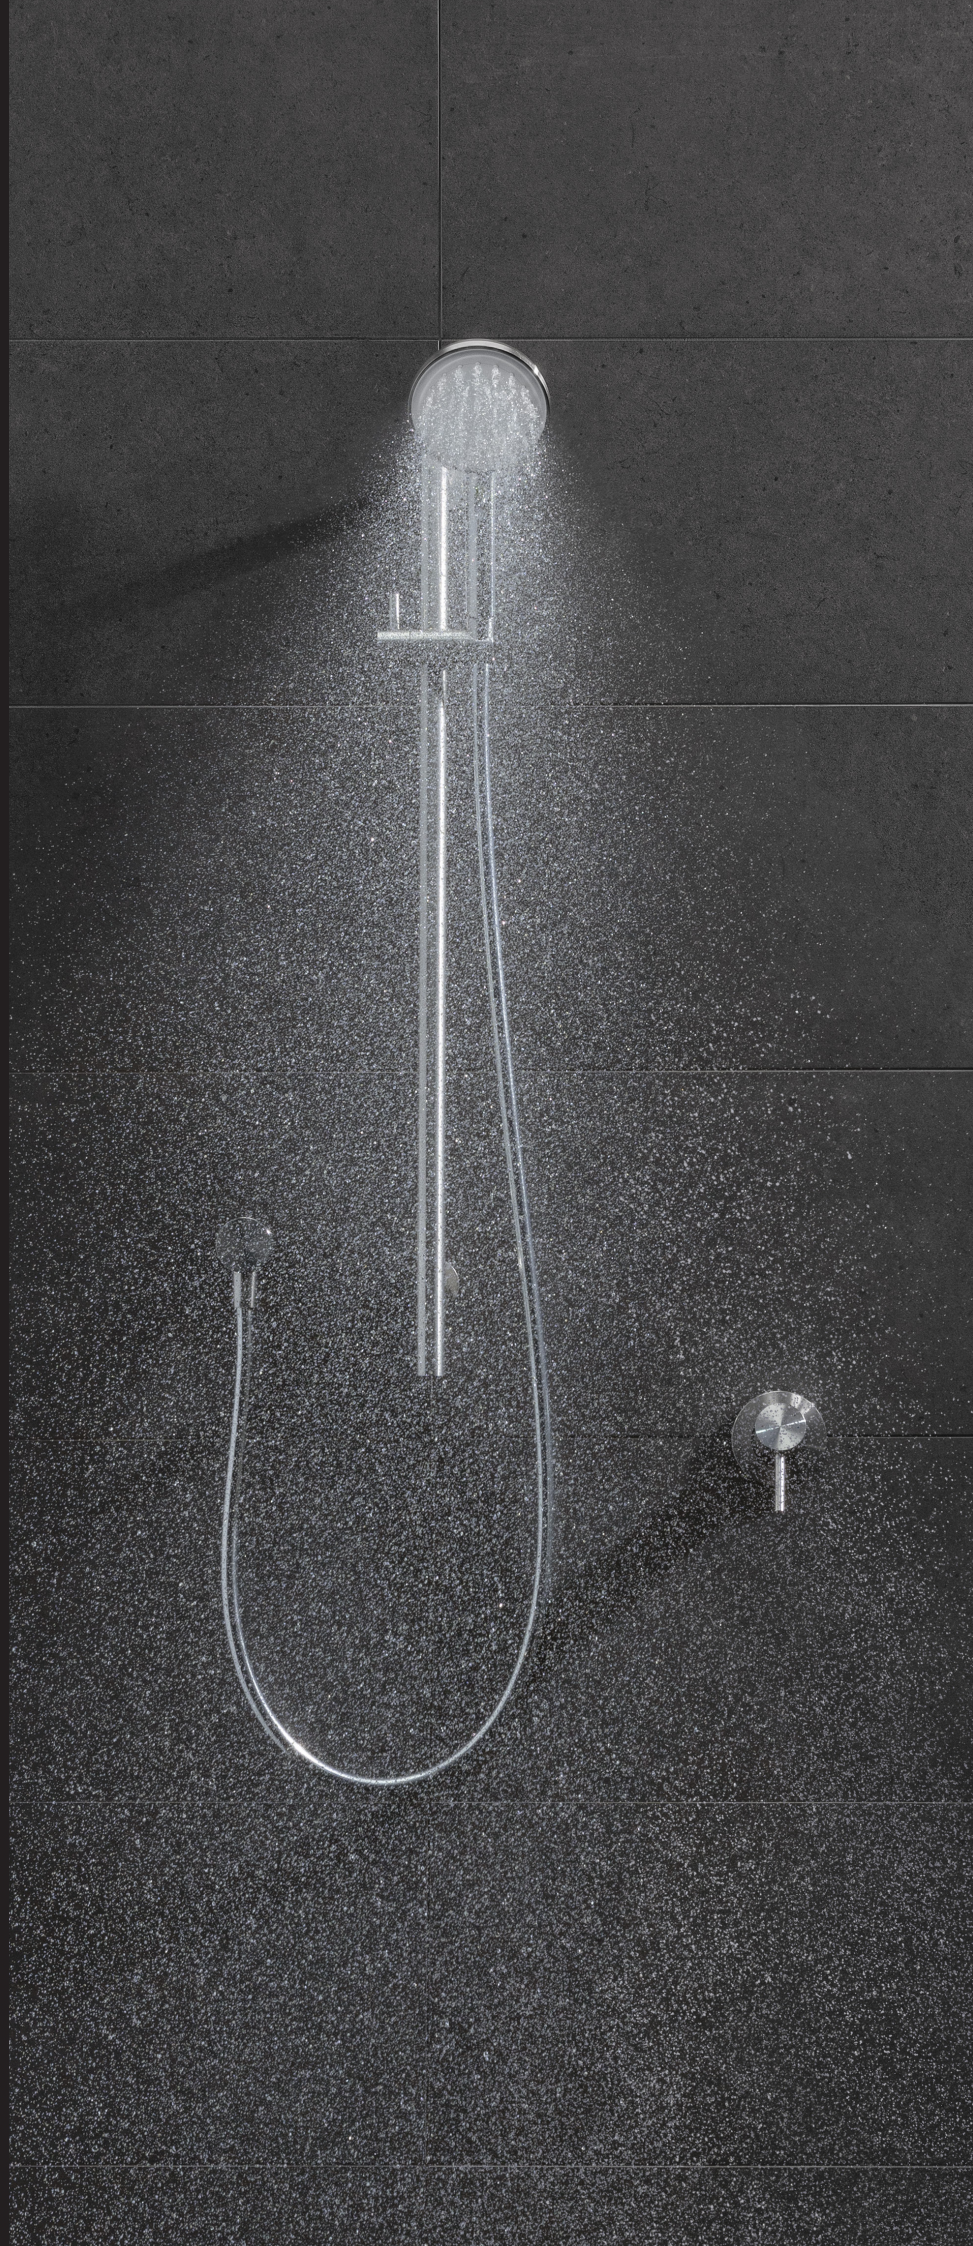

Tūroa

A shower experience that you tailor to suit your ever-changing needs.

VJET

Cleverly hidden channels create spirals of water, precisely released through individual nozzles across the entire shower head.

VARIABLE SPRAY

Set the spray to your preference - from firm to gentle spray and everything in between, using a smooth slider.

WATER EFFICIENT

Water flow rate is optimised to be water efficient without compromising on spray performance.

MODERN AESTHETIC

Designed from stainless steel for a modern look that will last.

WIDE COVERAGE

A full-bodied spray for all-over warmth and maximum body contact.