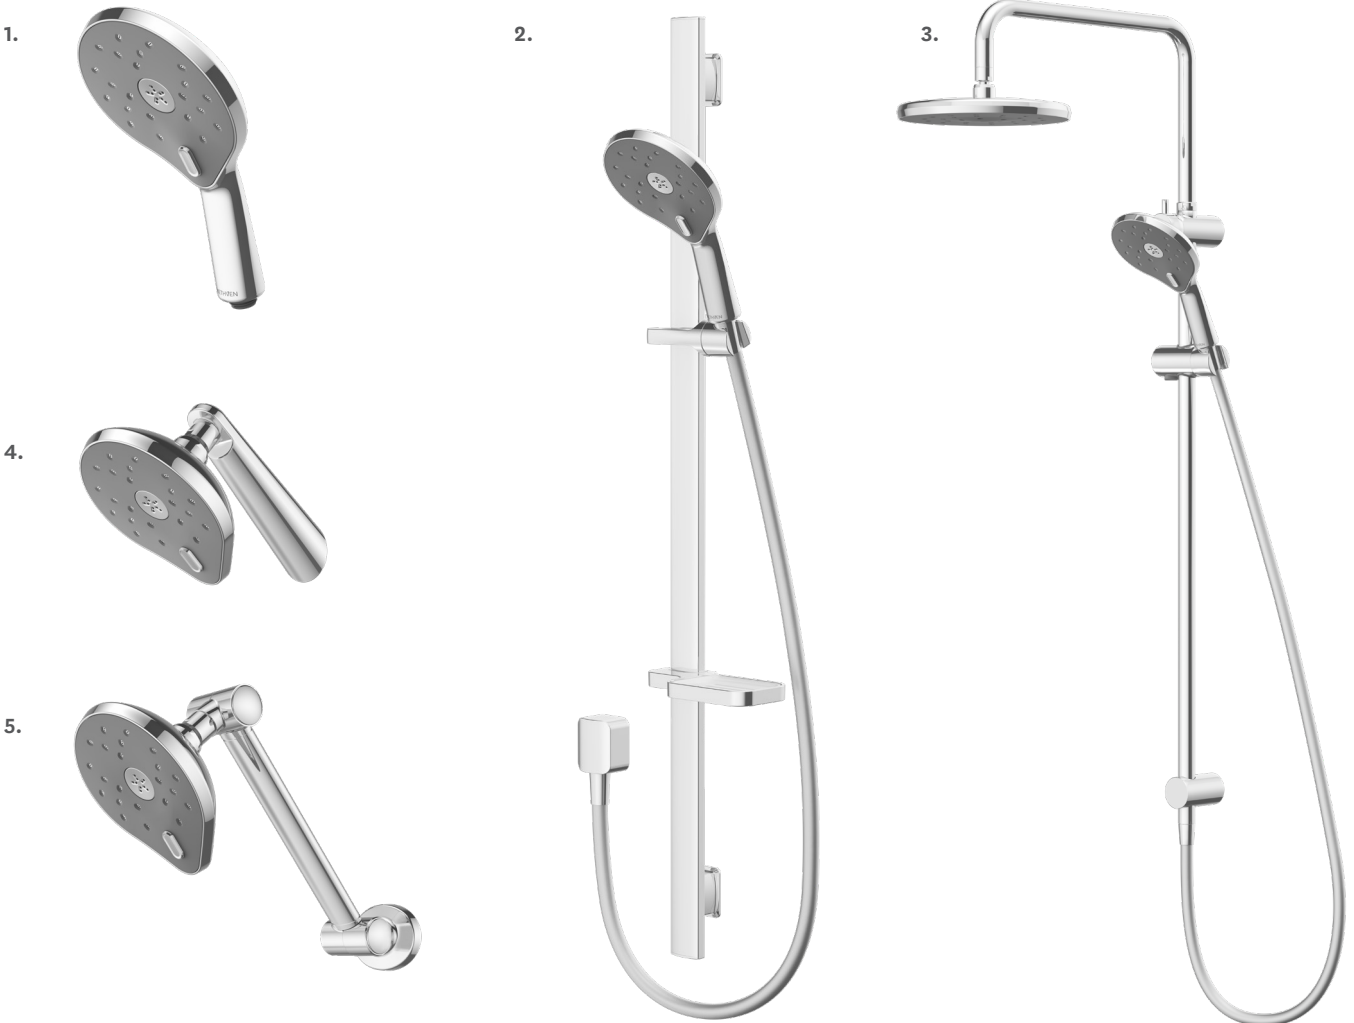

AVAILABLE COLOURS:

1. KOHA MK2 HANDSET

WELS MAINS PRESSURE
3★ 9L/MIN (AS SUPPLIED)
1★ 12L/MIN (OPTIONAL)

WELS LOW PRESSURE
3★ 8L/MIN

KHHSCPGR   **GRAPHITE**
KHHSCPWH   **WHITE**
KHHSCP   **CHROME**

2. KOHA MK2 RAIL SHOWER

WELS MAINS PRESSURE
3★ 9L/MIN (AS SUPPLIED)
1★ 12L/MIN (OPTIONAL)

WELS LOW PRESSURE
3★ 8L/MIN

KHSRCPGR   **GRAPHITE**
KHSRCPWH   **WHITE**
KHSRCP   **CHROME**

3. KOHA MK2 SHOWER SYSTEM

DRENCHER WELS MAINS PRESSURE
3★ 9L/MIN

HANDSET WELS MAINS PRESSURE
3★ 9L/MIN

KHSSCPGR   **GRAPHITE**

4. KOHA MK2 SHOWER ON UPSWEPT ARM

WELS MAINS PRESSURE
3★ 9L/MIN (AS SUPPLIED)
1★ 12.5L/MIN (OPTIONAL)

WELS LOW PRESSURE
3★ 9L/MIN

KHUACPGR   **GRAPHITE**

5. KOHA MK2 HI RISE SHOWER

WELS MAINS PRESSURE
3★ 9L/MIN (AS SUPPLIED)
1★ 12.5L/MIN (OPTIONAL)

WELS LOW PRESSURE
3★ 5L/MIN

KHHRCPGR   **GRAPHITE**