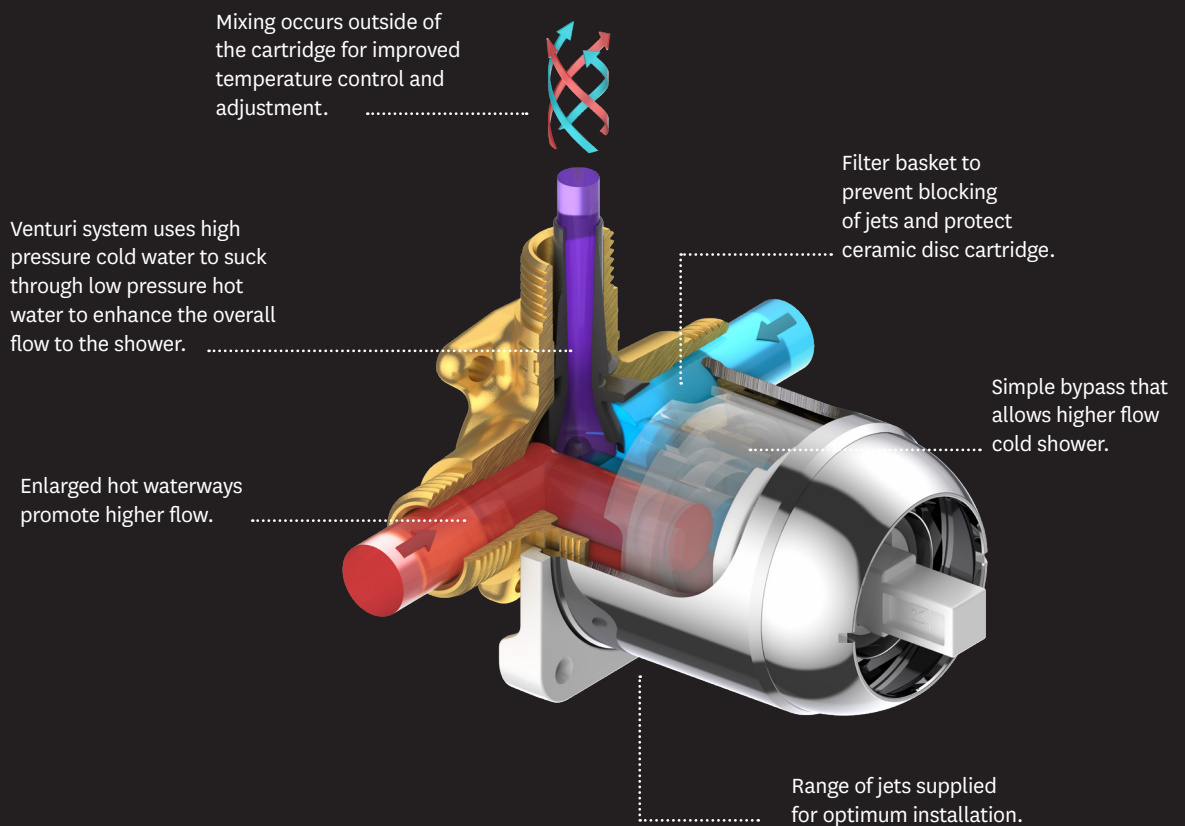

Fastflow® II

Developed by Methven in New Zealand, Fastflow is the original standard for delivering constant flow and temperature with unequal pressure. Re-engineered from the ground up, Fastflow II now delivers superior performance.