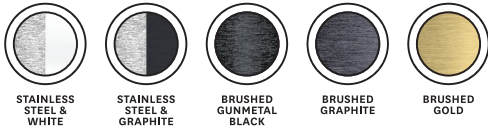

AVAILABLE COLOURS:

STAINLESS
STEEL &
WHITE

STAINLESS
STEEL &
GRAPHITE

BRUSHED
GUNMETAL
BLACK

BRUSHED
GRAPHITE

BRUSHED
GOLD

1.