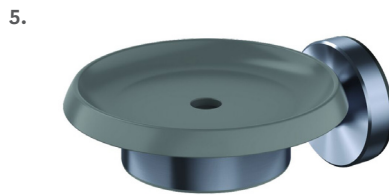

AVAILABLE COLOURS:

1. TŪROA SINGLE TOWEL RAIL 600MM

TUST600GD	BRUSHED GOLD
TUST600GM	BRUSHED GUN METAL BLACK
TUST600GR	BRUSHED GRAPHITE

2. TŪROA ROBE HOOK

TURHSS	STAINLESS STEEL
TURHGD	BRUSHED GOLD
TURHGM	BRUSHED GUN METAL BLACK
TURHGR	BRUSHED GRAPHITE

3. TŪROA TOILET PAPER HOLDER

TUTHSS	STAINLESS STEEL
TUTHGD	BRUSHED GOLD
TUTHGM	BRUSHED GUN METAL BLACK
TUTHGR	BRUSHED GRAPHITE

4. TŪROA HAND TOWEL RING

TUTRSS	STAINLESS STEEL
TUTRGD	BRUSHED GOLD
TUTRGM	BRUSHED GUN METAL BLACK
TUTRGR	BRUSHED GRAPHITE

5. TŪROA SOAP DISH

TUSDSSGR	STAINLESS STEEL & GRAPHITE
TUSDGD	BRUSHED GOLD
TUSDGM	BRUSHED GUN METAL BLACK
TUSDGR	BRUSHED GRAPHITE

6. TŪROA POP UP WASTE

TUPWSS	STAINLESS STEEL
TUPWGD	BRUSHED GOLD
TUPWGM	BRUSHED GUN METAL BLACK
TUPWGR	BRUSHED GRAPHITE