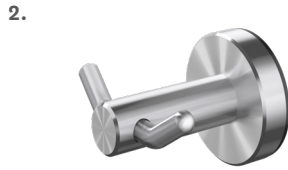

AVAILABLE COLOURS:

1. TŪROA SINGLE TOWEL RAIL 600MM

TUST600GD	BRUSHED GOLD
TUST600GM	BRUSHED GUN METAL BLACK
TUST600GR	BRUSHED GRAPHITE

2. TŪROA ROBE HOOK

TURHSS	STAINLESS STEEL
TURHGD	BRUSHED GOLD
TURHGM	BRUSHED GUN METAL BLACK
TURHGR	BRUSHED GRAPHITE

3. TŪROA TOILET PAPER HOLDER

TUTHSS	STAINLESS STEEL
TUTHGD	BRUSHED GOLD
TUTHGM	BRUSHED GUN METAL BLACK
TUTHGR	BRUSHED GRAPHITE

4. TŪROA HAND TOWEL RING

TUTRSS	STAINLESS STEEL
TUTRGD	BRUSHED GOLD
TUTRGM	BRUSHED GUN METAL BLACK
TUTRGR	BRUSHED GRAPHITE

5. TŪROA SOAP DISH

TUSDSSGR	STAINLESS STEEL & GRAPHITE
TUSDGD	BRUSHED GOLD
TUSDGM	BRUSHED GUN METAL BLACK
TUSDGR	BRUSHED GRAPHITE

6. TŪROA POP UP WASTE

TUPWSS	STAINLESS STEEL
TUPWGD	BRUSHED GOLD
TUPWGM	BRUSHED GUN METAL BLACK
TUPWGR	BRUSHED GRAPHITE