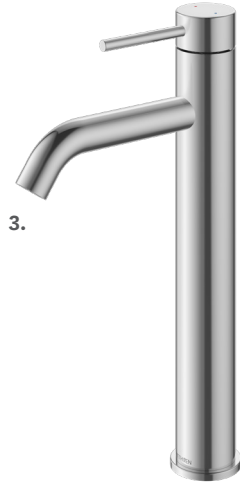

AVAILABLE COLOURS:

1.

2.

3.

4.

5.

6.

7.

8.

1. MINIMALIST MK2 WALL MOUNTED BATH SPOUT

MNSPWBTCP CHROME
MNSPWBTBK MATTE BLACK
MNSPWBTNK BRUSHED NICKEL

2. MINIMALIST MK2 BASIN MIXER

WELS MAINS PRESSURE
6★ 4.5L/MIN
MNBCP CHROME
MNB BK MATTE BLACK
MNB NK BRUSHED NICKEL

3. MINIMALIST MK2 HI RISE BASIN MIXER

WELS MAINS PRESSURE
6★ 4.5L/MIN
MNBHRCP CHROME
MNBHRBK MATTE BLACK
MNBHRNK BRUSHED NICKEL

4. MINIMALIST MK2 WALL MOUNTED MIXER WITH SPOUT

WELS MAINS PRESSURE
6★ 4.5L/MIN
MNWB CP CHROME
MNWB BK MATTE BLACK
MNWB NK BRUSHED NICKEL

5. MINIMALIST MK2 SHOWER MIXER

MNHPS CP CHROME
MNHPS BK MATTE BLACK
MNHPS NK BRUSHED NICKEL

6. MINIMALIST MK2 SHOWER MIXER WITH FASTFLOW II

MNAPS2CP CHROME
MNAPS2BK MATTE BLACK
MNAPS2NK BRUSHED NICKEL

7. MINIMALIST MK2 SHOWER MIXER WITH FASTFLOW II

MND CP CHROME
MND BK MATTE BLACK
MND NK BRUSHED NICKEL

8. ROUND POP UP WASTE

ROPW CP CHROME
ROPW BK MATTE BLACK
ROPW NK BRUSHED NICKEL

Fastflow® II