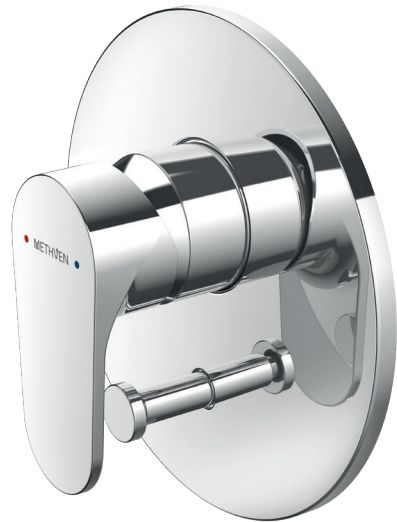

#### LONGER LASTING TAPS

Dezincification Resistant (DZR) brass bodies last longer and help maintain water quality.

---

AVAILABLE COLOURS:

1.

2.

3.

4.