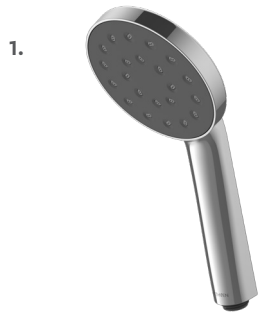

1. MAKU MK2 HANDSET

WELS MAINS PRESSURE
3★ 9L/MIN
WELS LOW PRESSURE
3★ 9L/MIN

MAHSCPGR GRAPHITE

2. MAKU MK2 RAIL SHOWER

WELS MAINS PRESSURE
3★ 9L/MIN
WELS LOW PRESSURE
3★ 9L/MIN

MASRCPGR GRAPHITE