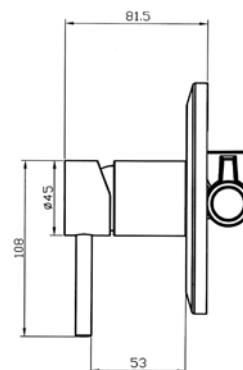

Minimalist

Echo Minimalist
Shower Mixer

EM8107

Mains pressure only
Ceramic cartridge