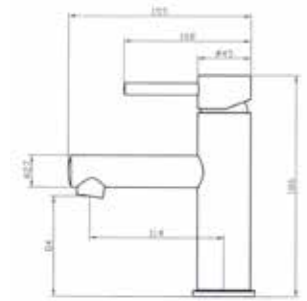

Minimalist

Echo Minimalist Basin Mixer

EM8101
Mains pressure only
Ceramic cartridge