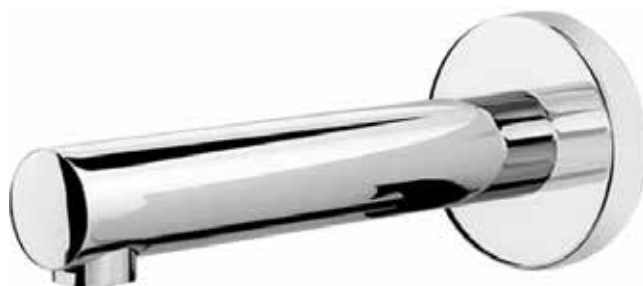

Minimalist

Echo Minimalist Basin Mixer

EM8101
Mains pressure only
Ceramic cartridge

Echo Minimalist
Goose Neck Sink Mixer

EM8105
Mains pressure only
Ceramic cartridge

Echo Minimalist
Square Neck Sink Mixer

EM8104
Mains pressure only
Ceramic cartridge

Minimalist

Echo Minimalist
Shower Mixer

EM8107

Mains pressure only
Ceramic cartridge

Echo Minimalist
Shower Mixer
with Diverter

EM8109

Mains pressure only
Ceramic cartridge

Minimalist

Echo Minimalist Spout

EM9706

All pressures (above 35kPa)

Projection 160mm

Echo Minimalist

Slide Shower

EM8510

Mains pressure only

Single function handset

Ideal for renovations

with adjustable rail

Strata

Echo Strata Basin Mixer

E8211
All Pressures - above 35kPa
Ceramic cartridge

Echo Strata Sink Mixer