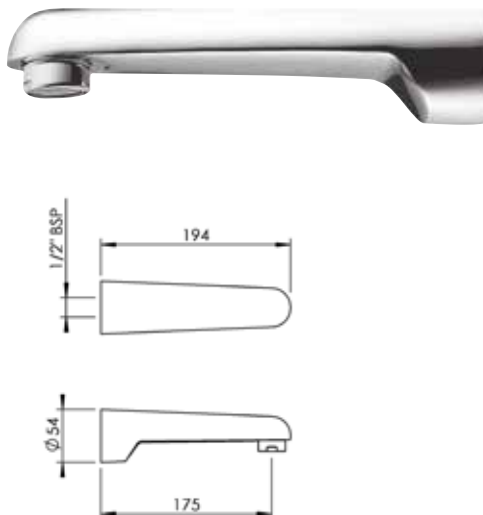

Slide Showers

Echo 3 Function Slide Shower MKII

E8502
Mains pressure
Ideal for renovations
with adjustable rail

Echo 1 Function Slide Shower MKII

E9502
All Pressures - above 35kPa
Ideal for renovations
with adjustable rail

Shower and Spouts

Echo Shower Rose

Eg601
All Pressures - above 35kPa

Echo Bath Spout

Eg702
All Pressures - above 35kPa
Projection 194mm

Echo Bath Spout

Eg704
All Pressures - above 35kPa
Projection 150mm

Designed, distributed and warranted by Methven Ltd