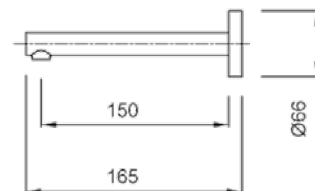

Minimalist

Echo Minimalist Spout

EM9706

All pressures (above 35kPa)

Projection 160mm

Echo Minimalist

Slide Shower

EM8510