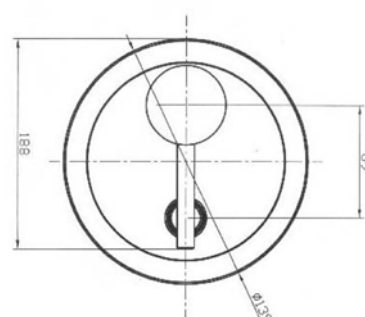

Minimalist

Echo Minimalist Spout

EM9706

All pressures (above 35kPa)

Projection 160mm

Echo Minimalist

Slide Shower

EM8510