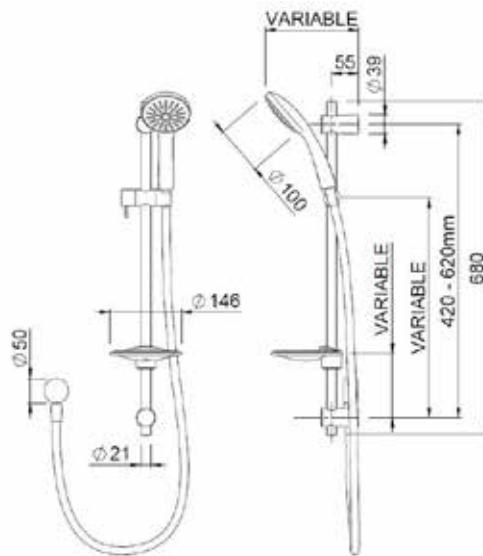

E8214
All Pressures - above 35kPa
Ceramic cartridge

Echo Strata Shower Mixer

E8217
All Pressures - above 55kPa
Ceramic cartridge

Echo Strata Shower Mixer with Diverter

E8216
Mains pressure only
Ceramic cartridge

Slide Showers

Echo 3 Function Slide Shower MKII

E8502
Mains pressure
Ideal for renovations
with adjustable rail

Echo 1 Function Slide Shower MKII

E9502
All Pressures - above 35kPa
Ideal for renovations
with adjustable rail

Shower and Spouts

Echo Shower Rose

Eg601
All Pressures - above 35kPa

Echo Bath Spout

Eg702
All Pressures - above 35kPa
Projection 194mm

Echo Bath Spout

Eg704
All Pressures - above 35kPa
Projection 150mm

Designed, distributed and warranted by Methven Ltd