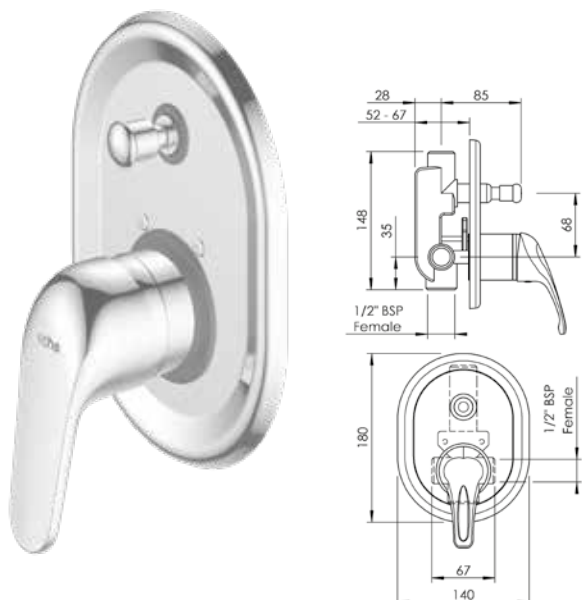

Mains pressure only

Single function handset

Ideal for renovations

with adjustable rail

Strata

Echo Strata Basin Mixer

E8211
All Pressures - above 35kPa
Ceramic cartridge

Echo Strata Sink Mixer

E8214
All Pressures - above 35kPa
Ceramic cartridge

Echo Strata Shower Mixer

E8217
All Pressures - above 55kPa
Ceramic cartridge

Echo Strata Shower Mixer with Diverter

E8216
Mains pressure only
Ceramic cartridge

Slide Showers

Echo 3 Function Slide Shower MKII

E8502
Mains pressure
Ideal for renovations
with adjustable rail

Echo 1 Function Slide Shower MKII

E9502
All Pressures - above 35kPa
Ideal for renovations
with adjustable rail

Shower and Spouts

Echo Shower Rose

Eg601
All Pressures - above 35kPa

Echo Bath Spout

Eg702
All Pressures - above 35kPa
Projection 194mm

Echo Bath Spout

Eg704
All Pressures - above 35kPa
Projection 150mm

Designed, distributed and warranted by Methven Ltd