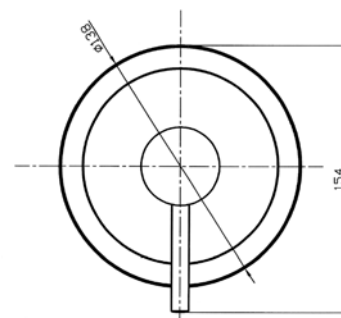

Minimalist

Echo Minimalist
Shower Mixer

EM8107

Mains pressure only
Ceramic cartridge