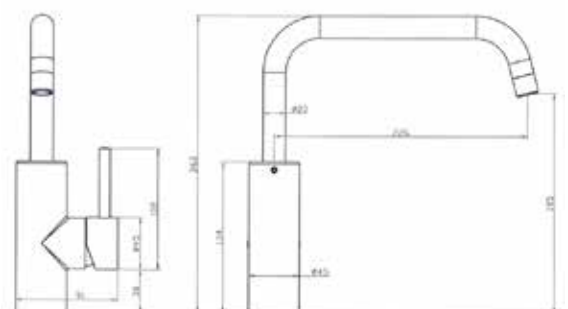

Echo Minimalist
Square Neck Sink Mixer

EM8104
Mains pressure only
Ceramic cartridge