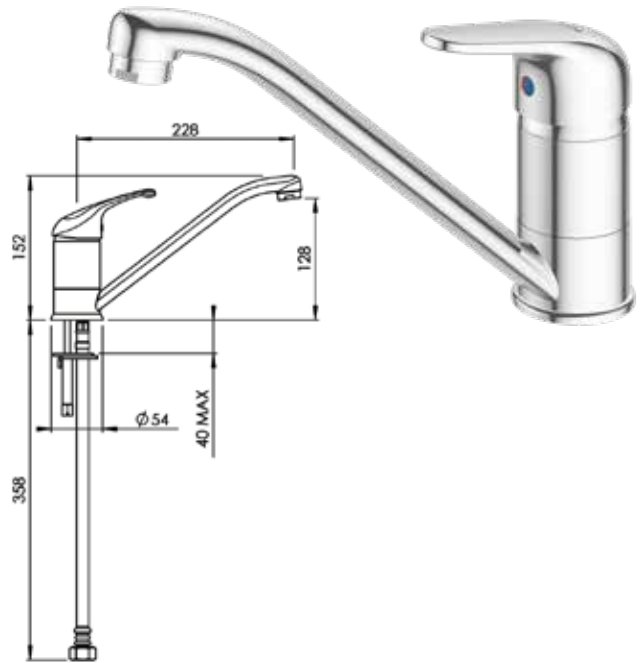

Minimalist

Echo Minimalist Spout

EM9706

All pressures (above 35kPa)

Projection 160mm

Echo Minimalist

Slide Shower

EM8510

Mains pressure only

Single function handset

Ideal for renovations

with adjustable rail

Strata

Echo Strata Basin Mixer

E8211
All Pressures - above 35kPa
Ceramic cartridge

Echo Strata Sink Mixer

E8214
All Pressures - above 35kPa
Ceramic cartridge

Echo Strata Shower Mixer

E8217
All Pressures - above 55kPa
Ceramic cartridge

Echo Strata Shower Mixer with Diverter

E8216
Mains pressure only
Ceramic cartridge

Slide Showers

Echo 3 Function Slide Shower MKII

E8502
Mains pressure
Ideal for renovations
with adjustable rail

Echo 1 Function Slide Shower MKII

E9502
All Pressures - above 35kPa
Ideal for renovations
with adjustable rail