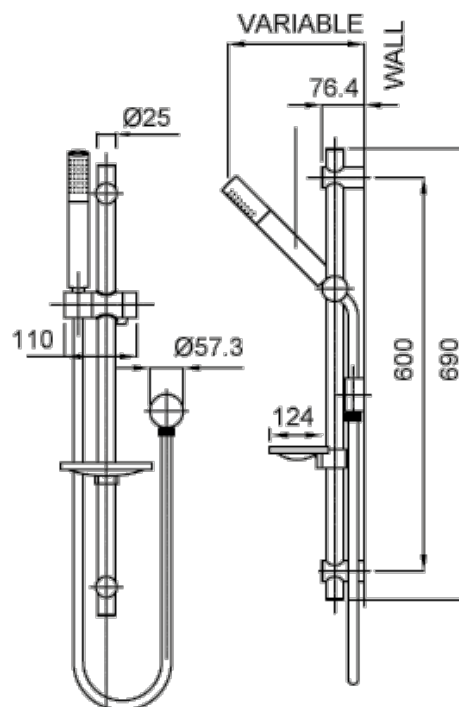

Minimalist

Echo Minimalist Spout

EM9706

All pressures (above 35kPa)

Projection 160mm

Echo Minimalist

Slide Shower

EM8510

Mains pressure only

Single function handset

Ideal for renovations

with adjustable rail

Strata

Echo Strata Basin Mixer

E8211
All Pressures - above 35kPa
Ceramic cartridge

Echo Strata Sink Mixer

Shower and Spouts

Echo Shower Rose

Eg601
All Pressures - above 35kPa

Echo Bath Spout

Eg702
All Pressures - above 35kPa
Projection 194mm

Echo Bath Spout

Eg704
All Pressures - above 35kPa
Projection 150mm

Designed, distributed and warranted by Methven Ltd