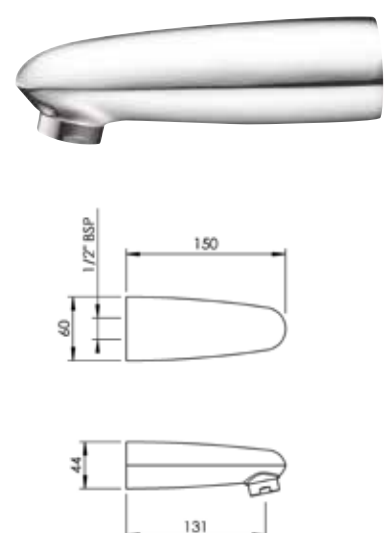

Slide Showers

Echo 3 Function Slide Shower MKII

E8502
Mains pressure
Ideal for renovations
with adjustable rail

Echo 1 Function Slide Shower MKII

E9502
All Pressures - above 35kPa
Ideal for renovations
with adjustable rail

Shower and Spouts

Echo Shower Rose

Eg601
All Pressures - above 35kPa

Echo Bath Spout

Eg702
All Pressures - above 35kPa
Projection 194mm

Echo Bath Spout

Eg704
All Pressures - above 35kPa
Projection 150mm

Designed, distributed and warranted by Methven Ltd