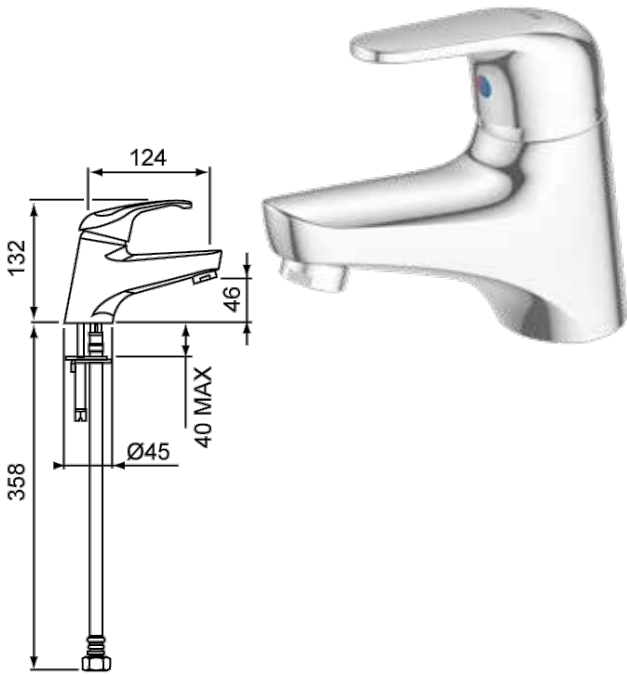

Minimalist

Echo Minimalist Spout

EM9706

All pressures (above 35kPa)

Projection 160mm

Echo Minimalist

Slide Shower

EM8510

Mains pressure only

Single function handset

Ideal for renovations

with adjustable rail

Strata

Echo Strata Basin Mixer

E8211
All Pressures - above 35kPa
Ceramic cartridge

Echo Strata Sink Mixer

E8214
All Pressures - above 35kPa
Ceramic cartridge

Echo Strata Shower Mixer

E8217
All Pressures - above 55kPa
Ceramic cartridge

Echo Strata Shower Mixer with Diverter

E8216
Mains pressure only
Ceramic cartridge

Slide Showers

Echo 3 Function Slide Shower MKII

E8502
Mains pressure
Ideal for renovations
with adjustable rail

Echo 1 Function Slide Shower MKII

E9502
All Pressures - above 35kPa
Ideal for renovations
with adjustable rail