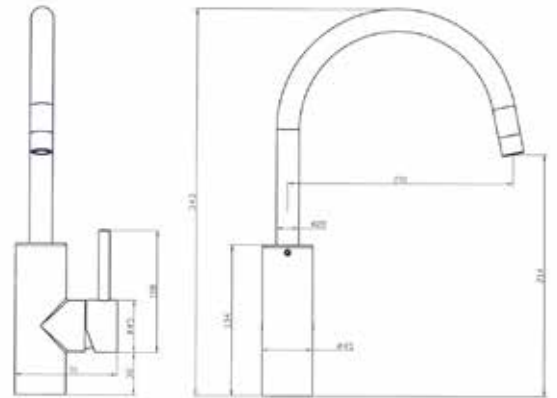

PRODUCTS	CODE	FUNCTIONS/PROJECTIONS	 MAINS PRESSURE INSTALLATIONS	 ALL PRESSURE INSTALLATIONS (MAINS, UNEQUAL & EQUAL LOW)	WELS STAR RATING MAINS PRESSURE	WATER FLOW RATE MAINS PRESSURE L/MIN	WELS STAR RATING LOW PRESSURE	WATER FLOW RATE LOW PRESSURE L/MIN
Echo Minimalist Basin Mixer	EM8101		●		4	7.0	N/A	N/A
Echo Minimalist Goose Neck Sink Mixer	EM8105		●		4	7.0	N/A	N/A
Echo Minimalist Square Neck Sink Mixer	EM8104		●		4	7.0	N/A	N/A
Echo Minimalist Shower Mixer	EM8107		●		N/A	N/A	N/A	N/A
Echo Minimalist Shower Mixer with Diverter	EM8109		●		N/A	N/A	N/A	N/A
Echo Minimalist Slide Shower	EM8510	single			3	8.0	N/A	N/A
Echo Minimalist Bath Spout	EM9706	165mm			N/A	N/A	N/A	N/A
Echo Strata Basin Mixer	E8211			●	4	7.5	4	8.0
Echo Strata Sink Mixer	E8214			●	4	7.5	4	8.0
Echo Strata Shower Mixer with Diverter	E8216		●		N/A	N/A	N/A	N/A
Echo Strata Shower Mixer	E8117			●	N/A	N/A	N/A	N/A
Echo Shower Rose	E9601			●	3	8.0	2	9.5
Echo Bath Spout	E9702	194mm		●	N/A	N/A	N/A	N/A
Echo Bath Spout	E9704	150mm		●	N/A	N/A	N/A	N/A
Echo 3 Function Slide Shower MKII	E8502	three	●		3	8.0	N/A	N/A
Echo 1 Function Slide Shower MKII	E9502	single		●	3	8.5	3	6.0

Minimalist

Echo Minimalist Basin Mixer

EM8101
Mains pressure only
Ceramic cartridge

Echo Minimalist
Goose Neck Sink Mixer

EM8105
Mains pressure only
Ceramic cartridge

Echo Minimalist
Square Neck Sink Mixer

Minimalist

Echo Minimalist Spout

EM9706

All pressures (above 35kPa)

Projection 160mm

Echo Minimalist

Slide Shower

EM8510