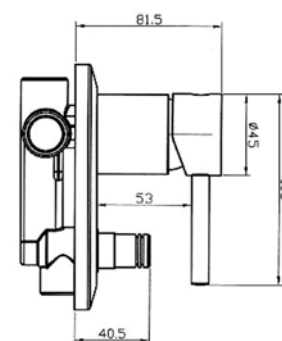

Minimalist

Echo Minimalist Spout

EM9706

All pressures (above 35kPa)

Projection 160mm

Echo Minimalist

Slide Shower

EM8510