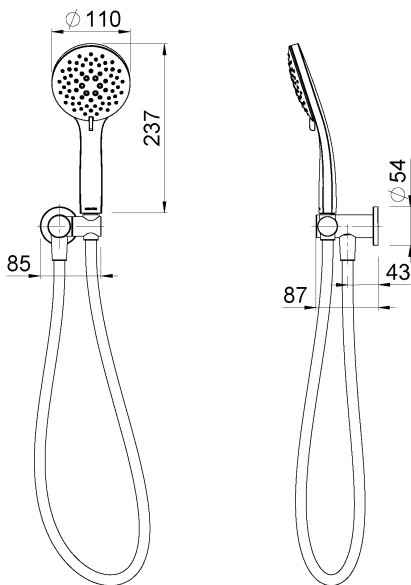

WAIRERE HAND SHOWER

Also available in
MATTE BLACK FINISH

FUNCTIONS: Airstream™, Bubble, Massage, Spray+Bubble, Spray+Massage

INSTALL METHOD: Wall outlet mounting

SUPPLY: Mains Pressure

CONNECTIONS: 1/2" BSP

WORKING PRESSURES: 150 - 500 kpa

OPERATING TEMPERATURE: Recommended 50°C*

*Refer AS/NZS 3500

- Advanced Airstream™ spray mixes air with water to create a softer, lighter and voluminous shower experience
- 5 Function – Airstream™ - Spray, Bubble, Massage, Spray+Bubble, Spray+Massage 110mm adjustable spray handset
- Quality wall bracket
- Strong and durable 1.5mm Satin-Smooth hose
- 3 star WELS rated on mains pressure (9.0 L/min)