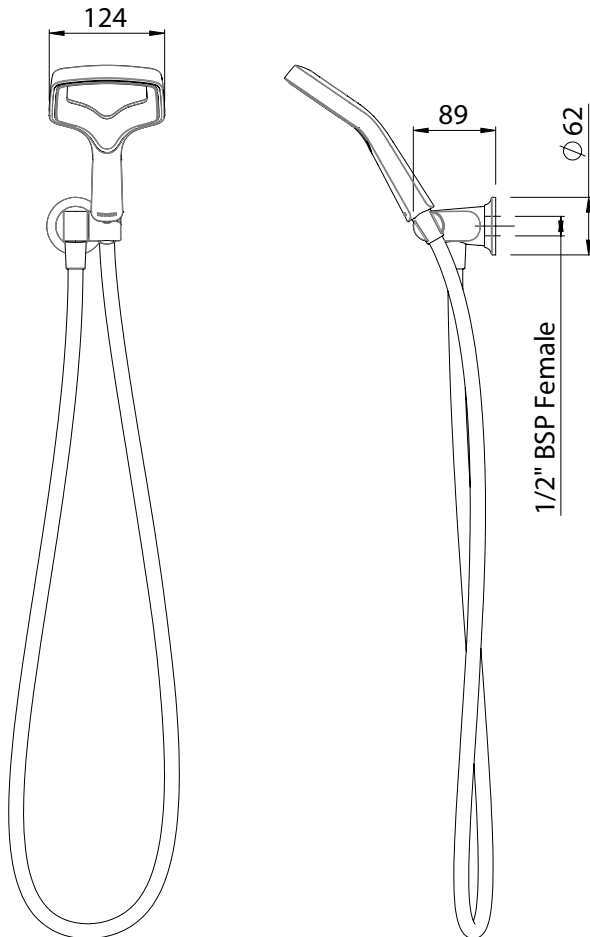

**RUWOBPAU
AURAJET RUA HAND
SHOWER - CHROME**

Also available in
WHITE ACCENT

Aurajet®

FINISH: Chrome

FUNCTIONS: Aurajet®

MOUNTING METHOD: Wall outlet mounting

SUPPLY: Mains Pressure

CONNECTIONS: 1/2" BSP Female

WORKING PRESSURES: 150 - 500 kpa

OPERATING TEMPERATURE: Recommended 50°C*

*Refer AS/NZS 3500

- Features next generation Aurajet® spray technology. 13 hidden jets deflect off precisely angled surfaces to deliver stunning fans of luxuriously dense droplets resulting in 20% more spray force and twice the coverage of conventional showers
- Unique square-halo shaped single function showerhead
- Limescale resistant to maintain shower performance
- Stylish deluxe round wall outlet bracket
- Easy screw-off, screw-on installation with no drilling required
- Strong and durable, 1.5m SatinLux hose
- Suitable for mains pressure installation
- Also available in white accent (*RUWOBCPWHAU*)