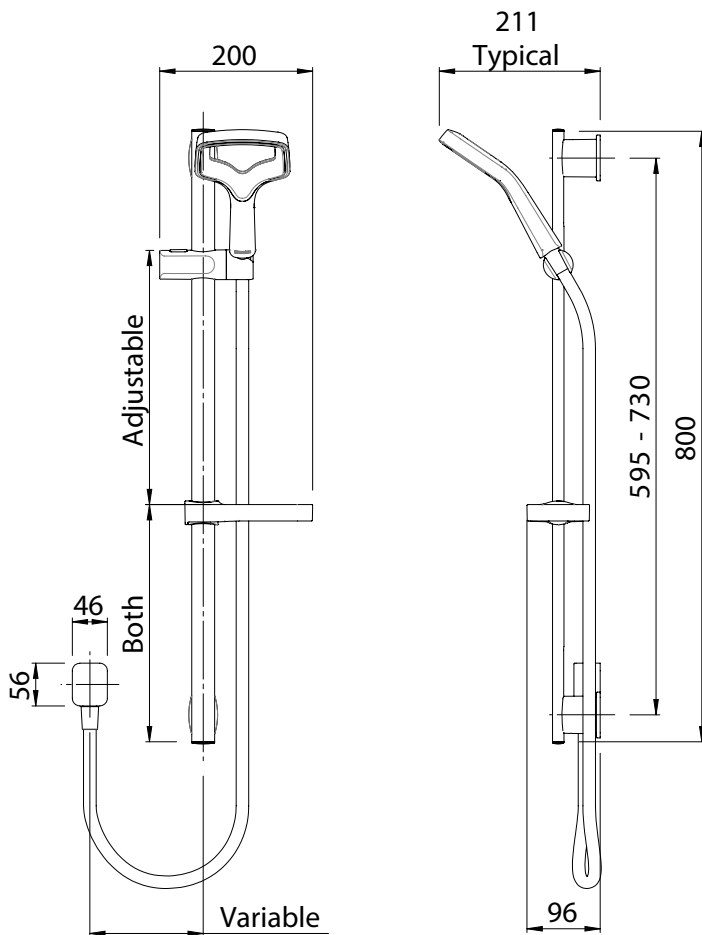

RUSRCPAU  
AURAJET RUA RAIL  
SHOWER - CHROME

Also available in  
WHITE ACCENT

Aurajet®

FINISH: Chrome

**FUNCTIONS:** Aurajet®

**MOUNTING METHOD:** Adjustable Mount Pillars

**SUPPLY:** Mains Pressure

**CONNECTIONS:** 1/2" BSP Female

**WORKING PRESSURES:** 150 - 500 kpa

**OPERATING TEMPERATURE:** Recommended 50°C\*

\*Refer AS/NZS 3500

- Features next generation Aurajet® spray technology. 13 hidden jets deflect off precisely angled surfaces to deliver stunning fans of luxuriously dense droplets resulting in 20% more spray force and twice the coverage of conventional showers
- Unique square-halo shaped single function showerhead
- Stylish 800mm rail with adjustable pillars to allow easy retro-fit to existing holes
- Limescale resistant to maintain shower performance
- Height adjustable handset holder with twist lock metal slider
- Stylish chrome soap dish and brass wall elbow included
- Strong and durable, 1.5m SatinLux hose
- Suitable for mains pressure installation
- Also available with white accent (*RUSRCPWHAU*)