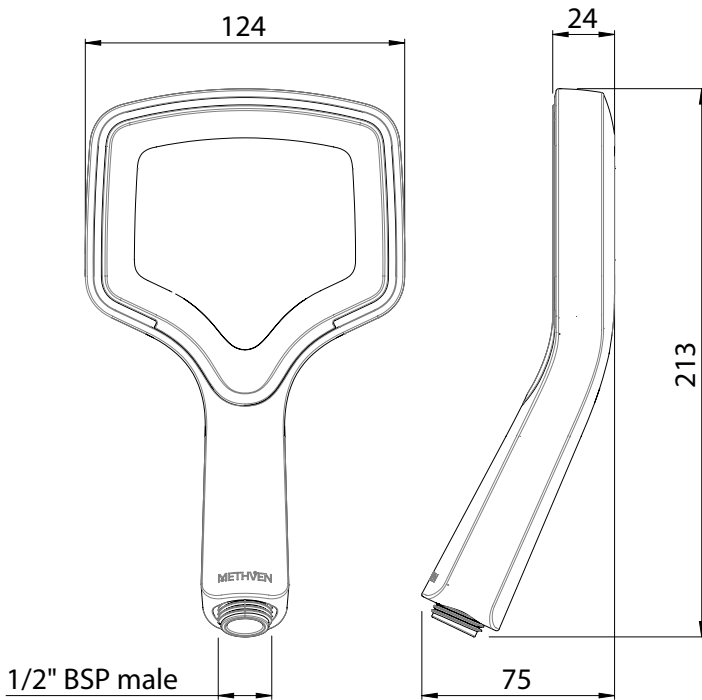

RUHSCPAU
AURAJET RUA
HANDSET - CHROME

Also available in
WHITE ACCENT

Aurajet®

FINISH: Chrome

FUNCTIONS: Aurajet®
MOUNTING METHOD: Screw-off, Screw-on
SUPPLY: Mains Pressure
CONNECTIONS: 1/2" BSP Female
WORKING PRESSURES: 150 - 500 kpa
OPERATING TEMPERATURE: Recommended 50°C*

*Refer AS/NZS 3500

- Features next generation Aurajet® spray technology. 13 hidden jets deflect off precisely angled surfaces to deliver stunning fans of luxuriously dense droplets resulting in 20% more spray force and twice the coverage of conventional showers
- Unique square-halo shaped single function showerhead
- Limescale resistant to maintain shower performance
- Suitable for mains pressure installation
- Also available with white accent (*RUHSCPWHAU*)