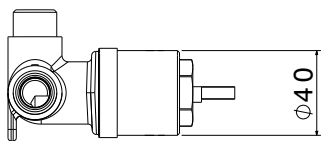

UNIVERSAL IN-WALL BODY SHOWER MIXER

CONSTRUCTION: Brass

CLASSIFICATION: Suitable for mains/high pressure only

INLET CONNECTIONS: All 1/2" BSP

OUTLET CONNECTION: N/A

WORKING PRESSURES: 150 - 500kPa

DIMENSIONS FOR FITTING: N/A

OPERATING TEMPERATURE: 5°C - 80°C

- In-wall breach assembly for ease of installation
- Suitable for water pressure between 150-500 kpa

UIB-HPS

Male - Inlet connection

UIB-HPSAU

Female - Inlet connection

THE METHVEN GUARANTEE. For total peace of mind, all domestic tapware products include a 20 Year Parts and Labour Guarantee. For commercial installations, a 5 Year Guarantee on Parts and Labour applies. For full terms and conditions, visit www.methven.com.