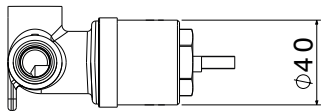

UNIVERSAL IN-WALL BODY SHOWER MIXER

CONSTRUCTION: Brass

CLASSIFICATION: Suitable for mains/high pressure only

INLET CONNECTIONS: All 1/2" BSP

OUTLET CONNECTION: N/A

WORKING PRESSURES: 150 - 500kPa

DIMENSIONS FOR FITTING: N/A

OPERATING TEMPERATURE: 5°C - 80°C

- In-wall breach assembly for ease of installation
- Suitable for water pressure between 150-500 kpa

UIB-HPS

Male - Inlet connection

UIB-HPSAU

Female - Inlet connection

THE METHVEN GUARANTEE. For total peace of mind, all domestic tapware products include a 20 Year Parts and Labour Guarantee. For commercial installations, a 5 Year Guarantee on Parts and Labour applies. For full terms and conditions, visit www.methven.com.