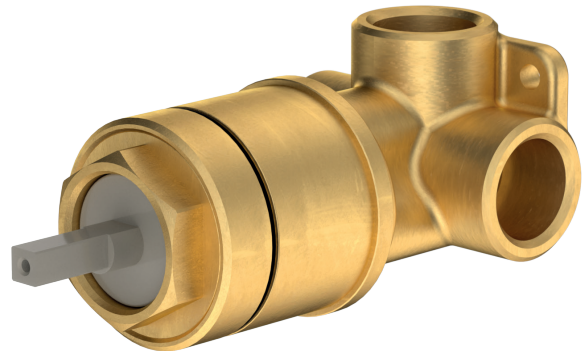

UNIVERSAL IN-WALL BODY SHOWER MIXER

CONSTRUCTION: Brass

CLASSIFICATION: Suitable for mains/high pressure only

INLET CONNECTIONS: All 1/2" BSP

OUTLET CONNECTION: N/A

WORKING PRESSURES: 150 - 500kPa

DIMENSIONS FOR FITTING: N/A

OPERATING TEMPERATURE: 5°C - 80°C

- In-wall breach assembly for ease of installation
- Suitable for water pressure between 150-500 kpa

UIB-HPS

Male - Inlet connection

UIB-HPSAU

Female - Inlet connection

THE METHVEN GUARANTEE. For total peace of mind, all domestic tapware products include a 20 Year Parts and Labour Guarantee. For commercial installations, a 5 Year Guarantee on Parts and Labour applies. For full terms and conditions, visit www.methven.com.