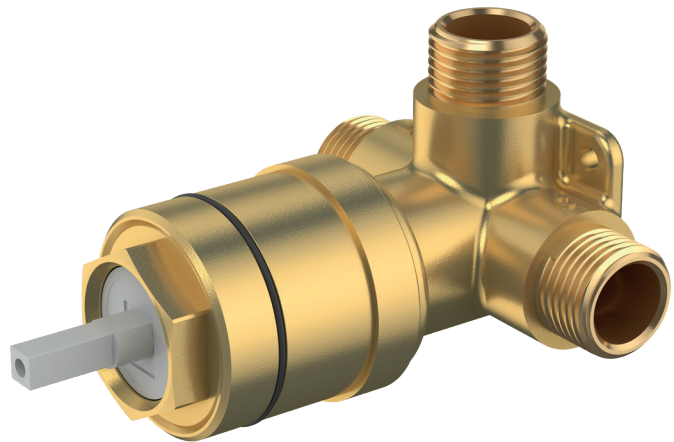

UNIVERSAL IN-WALL BODY SHOWER MIXER

CONSTRUCTION: Brass

CLASSIFICATION: Suitable for mains/high pressure only

INLET CONNECTIONS: All 1/2" BSP

OUTLET CONNECTION: N/A

WORKING PRESSURES: 150 - 500kPa

DIMENSIONS FOR FITTING: N/A

OPERATING TEMPERATURE: 5°C - 80°C

- In-wall breach assembly for ease of installation
- Suitable for water pressure between 150-500 kpa

UIB-HPS

Male - Inlet connection

UIB-HPSAU

Female - Inlet connection

THE METHVEN GUARANTEE. For total peace of mind, all domestic tapware products include a 20 Year Parts and Labour Guarantee. For commercial installations, a 5 Year Guarantee on Parts and Labour applies. For full terms and conditions, visit www.methven.com.