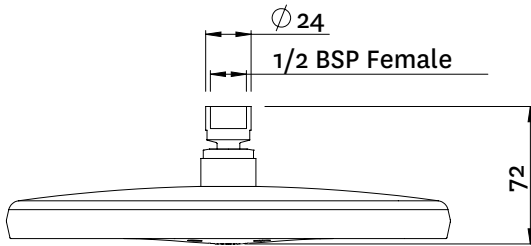

**OSRO230CPAU  
SATINJET ROUND OVERHEAD  
SHOWER - CHROME**

Satinjet®

**FINISH:** Chrome

**FUNCTION:** Single

**INSTALL METHOD:** Screw-off, Screw-on

**SUPPLY:** Mains Pressure

**CONNECTIONS:** 1/2" BSP Female

**WORKING PRESSURES:** 150 - 500 kpa

**OPERATING TEMPERATURE:** Recommended 50°C\*

\*Refer AS/NZS 3500

- Features the revolutionary Satinjet® spray design. Twin jets of water collide into thousands of tiny droplets to deliver voluminous shower coverage
- Single function 234mm overhead drencher with chrome faceplate
- Brass, adjustable ball joint connection
- Easy screw-off, screw-on installation