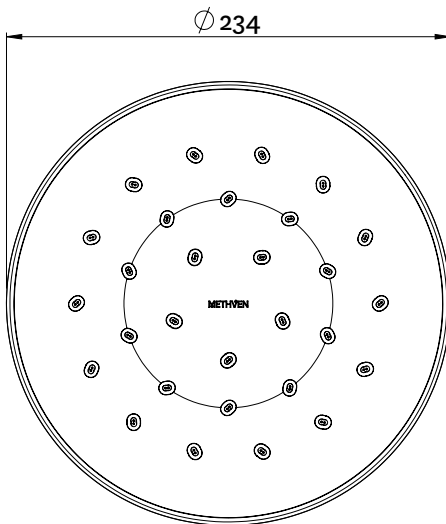

**OSRO230CPAU  
SATINJET ROUND OVERHEAD  
SHOWER - CHROME**

Satinjet®

**FINISH:** Chrome

**FUNCTION:** Single

**INSTALL METHOD:** Screw-off, Screw-on

**SUPPLY:** Mains Pressure

**CONNECTIONS:** 1/2" BSP Female

**WORKING PRESSURES:** 150 - 500 kpa

**OPERATING TEMPERATURE:** Recommended 50°C\*

\*Refer AS/NZS 3500

- Features the revolutionary Satinjet® spray design. Twin jets of water collide into thousands of tiny droplets to deliver voluminous shower coverage
- Single function 234mm overhead drencher with chrome faceplate
- Brass, adjustable ball joint connection
- Easy screw-off, screw-on installation