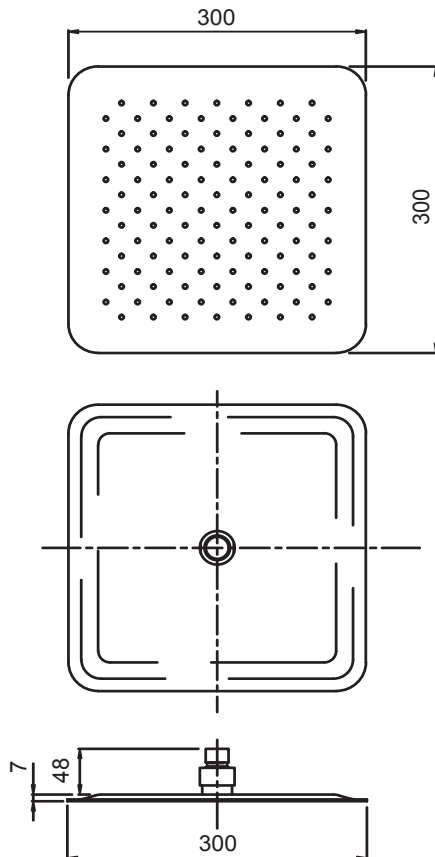

**OSQ300CPA
STAINLESS STEEL SQUARE
OVERHEAD SHOWER 300MM**

FINISH: Chrome / Stainless Steel

FUNCTION: Single

INSTALL METHOD: Screw-off, Screw-on

SUPPLY: Mains Pressure

CONNECTIONS: 1/2" BSP Female

WORKING PRESSURES: 150 - 500 kpa

OPERATING TEMPERATURE: Recommended 50°C*

*Refer AS/NZS 3500

- Single function 300mm square stainless steel plate
- Overhead shower thickness 7mm, creating a sleek minimal profile
- Rub clean silicon jets on the faceplate helps to eliminate the build-up of limescale & calcium deposits, maintaining shower performance
- Brass, adjustable ball joint connection
- Easy screw-off, screw-on installation with no drilling required