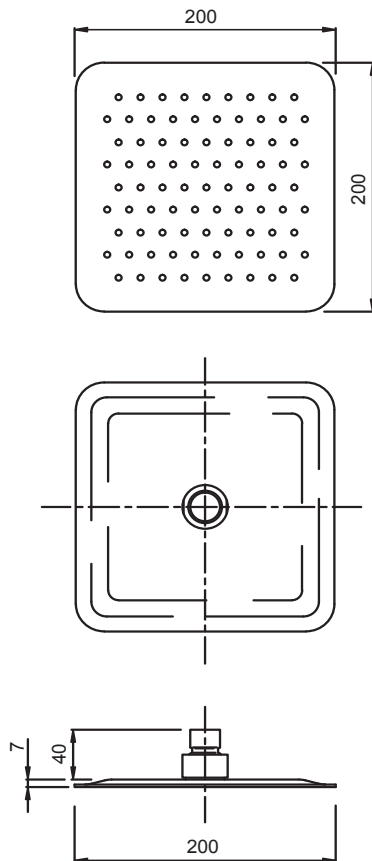

**OSQ200CPA
STAINLESS STEEL SQUARE
OVERHEAD SHOWER 200MM**

FINISH: Chrome / Stainless Steel

FUNCTION: Single

INSTALL METHOD: Screw-off, Screw-on

SUPPLY: Mains Pressure

CONNECTIONS: 1/2" BSP Female

WORKING PRESSURES: 150 - 500 kpa

OPERATING TEMPERATURE: Recommended 50°C*

*Refer AS/NZS 3500

- Single function 200mm square stainless steel plate
- Overhead shower thickness 7mm, creating a sleek minimal profile
- Rub clean silicon jets on the faceplate helps to eliminate the build-up of limescale & calcium deposits, maintaining shower performance
- Brass, adjustable ball joint connection
- Easy screw-off, screw-on installation with no drilling required