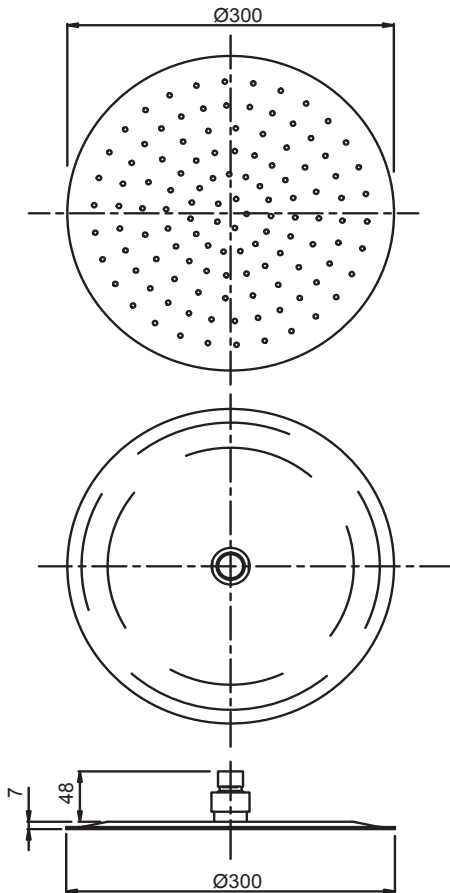

**ORO300CPA
STAINLESS STEEL ROUND
OVERHEAD SHOWER 300MM**

FINISH: Chrome / Stainless Steel

FUNCTION: Single

INSTALL METHOD: Screw-off, Screw-on

SUPPLY: Mains Pressure

CONNECTIONS: 1/2" BSP Female

WORKING PRESSURES: 150 - 500 kpa

OPERATING TEMPERATURE: Recommended 50°C*

*Refer AS/NZS 3500

- Single function ø300mm round stainless steel plate
- Overhead shower thickness 7mm, creating a sleek minimal profile
- Rub clean silicon jets on the faceplate helps to eliminate the build-up of limescale & calcium deposits, maintaining shower performance
- Brass, adjustable ball joint connection
- Easy screw-off, screw-on installation with no drilling required