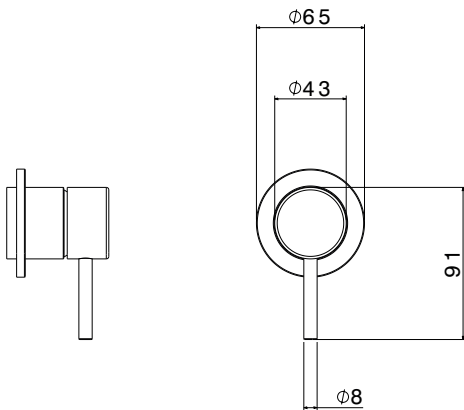

METHVEN

MINIMALIST MK2

MINIMALIST MK2 SHOWER MIXER TRIM KIT

CONSTRUCTION: Zinc Alloy
CLASSIFICATION: N/A
INLET CONNECTIONS: N/A
OUTLET CONNECTION: N/A
WORKING PRESSURES: N/A
DIMENSIONS FOR FITTING: N/A
OPERATING TEMPERATURE: 5°C - 80°C

- New Zealand designed and engineered
- Interchangeable trim kit allow colours to be changed post installation
- To be used with Methven Universal In-wall Body Shower Mixer

MNHPSCP-TK	Chrome
MNHPSBK-TK	Matte Black
MNHPSNK-TK	Brushed Nickel