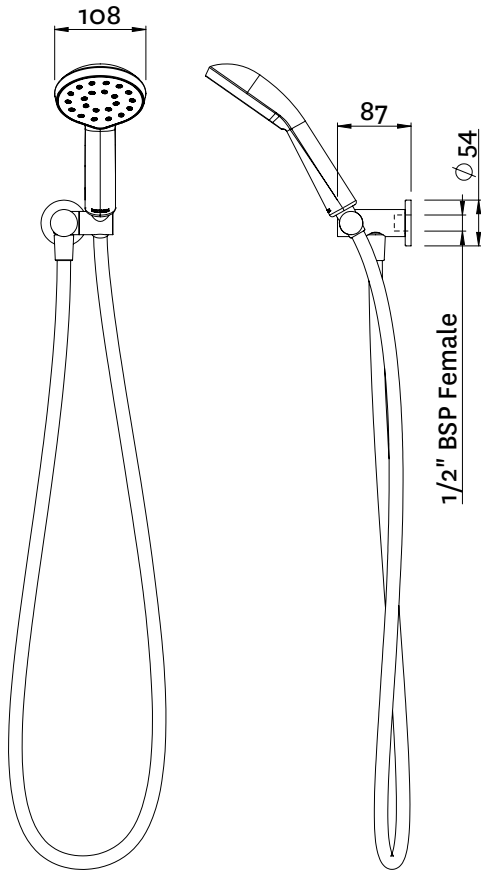

KRWOBPAU  
KIRI MK2 SATINJET  
HAND SHOWER

Satinjet®

**FINISH:** Chrome

**FUNCTIONS:** Satinjet®

**MOUNTING METHOD:** Screw-off, screw on

**SUPPLY:** Mains Pressure

**CONNECTIONS:** 1/2" BSP Female

**WORKING PRESSURES:** 150 - 500 kpa

**OPERATING TEMPERATURE:** Recommended 50°C\*

\*Refer AS/NZS 3500

- Features the revolutionary Satinjet® spray design. Twin jets of water collide into thousands of tiny droplets to deliver voluminous shower coverage
- Single function handset featuring Satinjet® spray
- Easy-to-clean faceplate
- Stylish round wall outlet bracket
- Strong and durable, Satin Lux hose
- Easy retro-fit installation