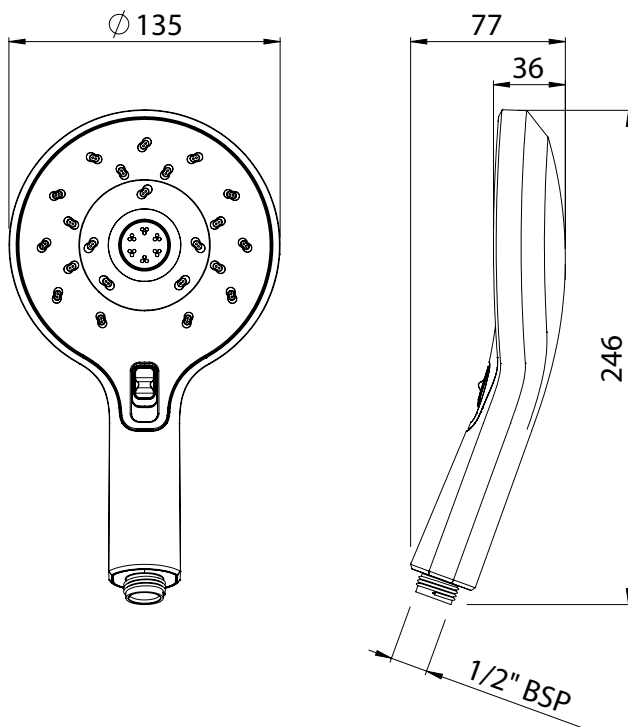

**KOHPSCPAU
ESCAPE MKII SATINJET
SHOWER HANDSET
- SATIN CHROME**

Also available in
WHITE ACCENT

Satinjet®

FINISH: Chrome/Satin Chrome

FUNCTIONS: Satinjet® & Massage

MOUNTING METHOD: Screw-off, Screw on

SUPPLY: Mains Pressure

CONNECTIONS: 1/2" BSP Female

WORKING PRESSURES: 150 - 500 kpa

OPERATING TEMPERATURE: Recommended 50°C*

*Refer AS/NZS 3500

- Features the revolutionary Satinjet® spray design. Twin jets of water collide into thousands of tiny droplets to deliver voluminous shower coverage.
- Dual spray handset featuring Satinjet® spray and a massage spray.
- Unique slide button built into handset to change spray pattern.
- Easy-to-clean faceplate.
- Switch to a new shower handset in seconds – simply screw off and screw on installation.
- Suitable for mains pressure installation.
- Also available in White Accent (KOHPWHAU)