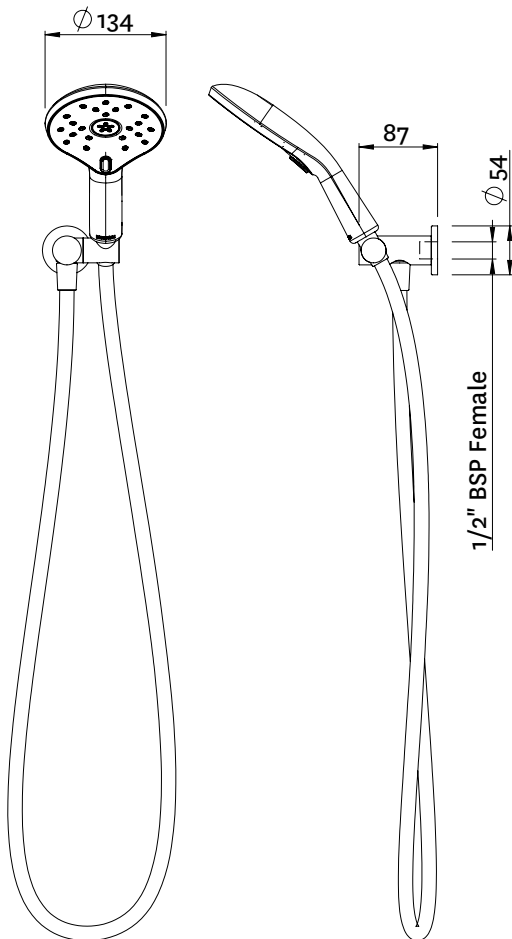

KHWOBPAU  
ESCAPE MK3 SATINJET  
HAND SHOWER

Satinjet®

**FINISH:** Chrome

**FUNCTIONS:** Satinjet® & Massage

**MOUNTING METHOD:** Wall outlet mounting

**SUPPLY:** Mains Pressure

**CONNECTIONS:** 1/2" BSP Female

**WORKING PRESSURES:** 150 - 500 kpa

**OPERATING TEMPERATURE:** Recommended 50°C\*

\*Refer AS/NZS 3500

- Features the revolutionary Satinjet® spray design. Twin jets of water collide into thousands of tiny droplets to deliver voluminous shower coverage.
- Dual spray handset featuring Satinjet® spray and a massage spray.
- Unique slide button built into handset to change spray pattern.
- Stylish deluxe round wall outlet bracket.
- Easy screw-off, screw-on installation with no drilling required.
- Strong and durable, 1.5m SatinLux hose.
- Easy-to-clean faceplate
- Suitable for mains pressure installation