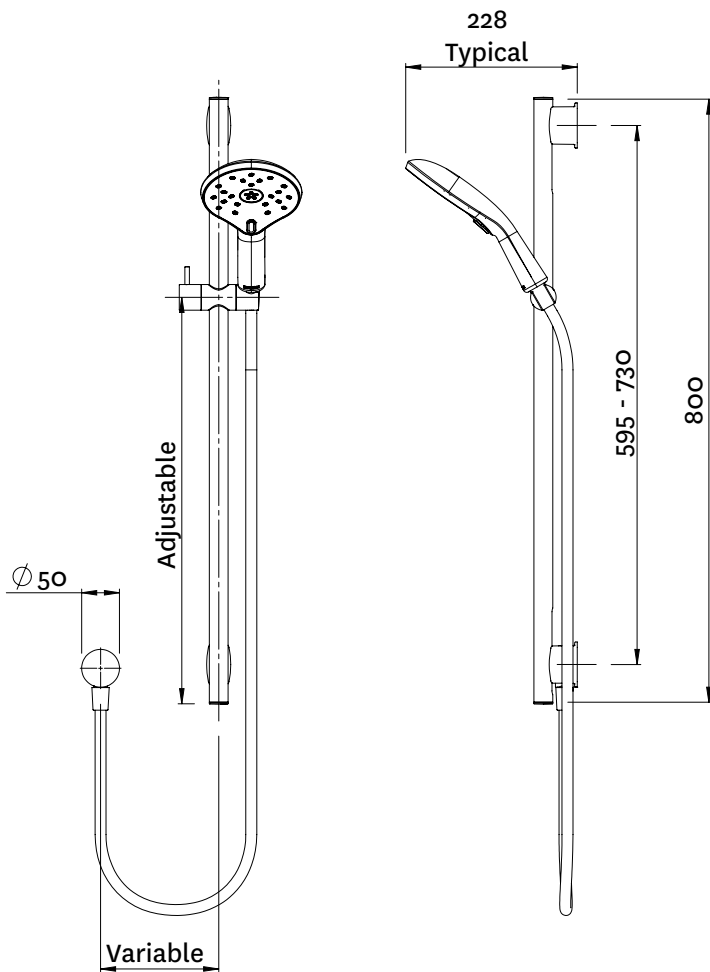

KHSRCPAU
ESCAPE MK3 SATINJET
RAIL SHOWER

Satinjet®

FINISH: Chrome

FUNCTIONS: Satinjet® & Massage

MOUNTING METHOD: Adjustable Mount Pillars

SUPPLY: Mains Pressure

CONNECTIONS: 1/2" BSP Female

WORKING PRESSURES: 150 - 500 kpa

OPERATING TEMPERATURE: Recommended 50°C*

*Refer AS/NZS 3500

- Features the revolutionary Satinjet® spray design. Twin jets of water collide into thousands of tiny droplets to deliver voluminous shower coverage.
- Dual spray handset featuring Satinjet® spray and a massage spray.
- Unique slide button built into handset to change spray pattern.
- Stylish 800mm rail with adjustable pillars to allow easy retro-fit to existing holes.
- Height adjustable handset holder with twist lock metal slider.
- Stylish brass wall elbow included.
- Strong and durable, 1.5m SatinLux hose.
- Easy-to-clean faceplate
- Suitable for mains pressure installation