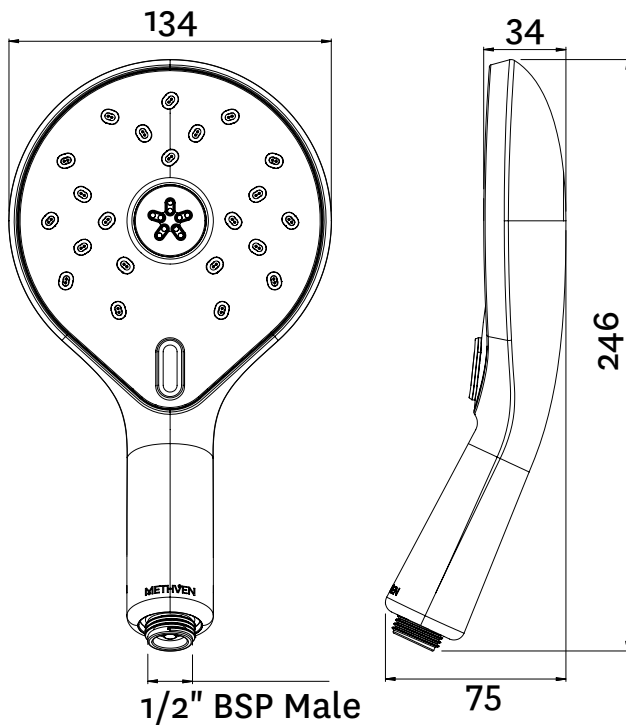

KHHSCPAU
ESCAPE MK3 SATINJET
SHOWER HANDSET

Satinjet®

FINISH: Chrome

FUNCTIONS: Satinjet® & Massage

MOUNTING METHOD: Screw-off, Screw on

SUPPLY: Mains Pressure

CONNECTIONS: 1/2" BSP Female

WORKING PRESSURES: 150 - 500 kpa

OPERATING TEMPERATURE: Recommended 50°C*

*Refer AS/NZS 3500

- Features the revolutionary Satinjet® spray design. Twin jets of water collide into thousands of tiny droplets to deliver voluminous shower coverage.
- Dual spray handset featuring Satinjet® spray and a massage spray.
- Unique slide button built into handset to change spray pattern.
- Easy-to-clean faceplate.
- Switch to a new shower handset in seconds – simply screw off and screw on installation.
- Suitable for mains pressure installation.