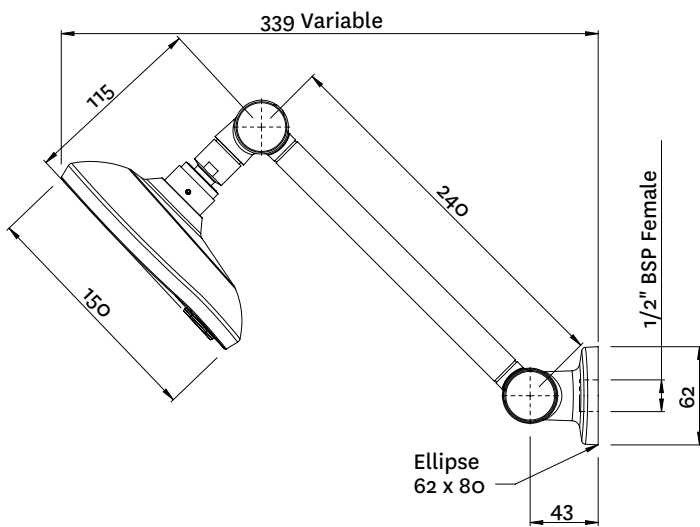

KHHRCPAU  
ESCAPE MK3 SATINJET  
HI-RISE SHOWER

Satinjet®

**FINISH:** Chrome

**FUNCTIONS:** Satinjet® & Massage

**MOUNTING METHOD:** Wall outlet mounting

**SUPPLY:** Mains Pressure

**CONNECTIONS:** 1/2" BSP Female

**WORKING PRESSURES:** 150 - 500 kpa

**OPERATING TEMPERATURE:** Recommended 50°C\*

\*Refer AS/NZS 3500

- Features the revolutionary Satinjet® spray design. Twin jets of water collide into thousands of tiny droplets to deliver voluminous shower coverage.
- Dual spray shower rose featuring Satinjet® spray and a massage spray.
- Unique slide button built into handset to change spray pattern.
- Height adjustable hi-rise arm with a swivel joint that will not loosen or droop with use.
- Hi-rise arm allows for 135° of adjustability
- Brass, adjustable ball joint connection.
- Easy-to-clean faceplate
- Suitable for mains pressure installation