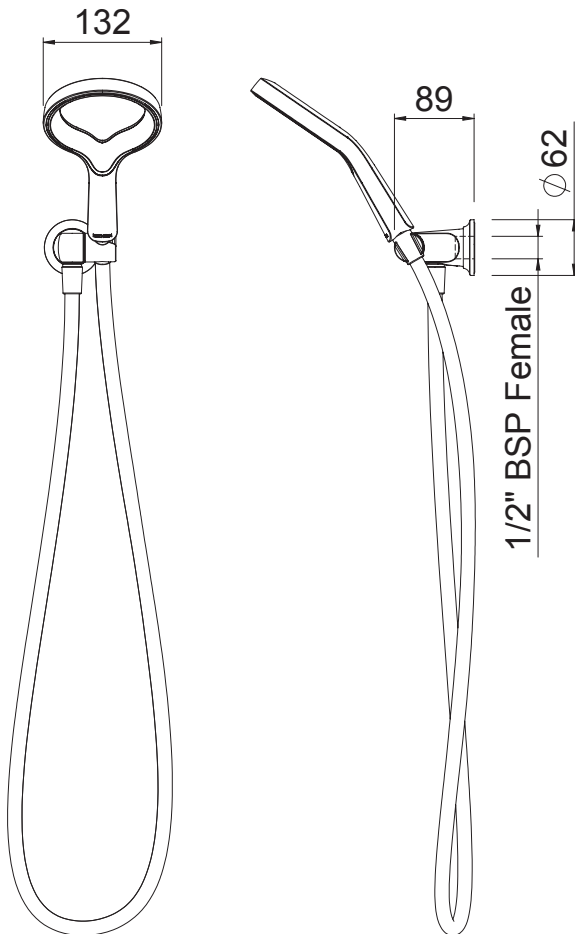

**AOWOBPAU  
AURAJET AIO HAND  
SHOWER**

Also available in  
- WHITE ACCENT  
- MATTE BLACK

Aurajet™

**FINISH:** Chrome

**FUNCTIONS:** Aurajet™

**MOUNTING METHOD:** Wall outlet mounting

**SUPPLY:** Mains Pressure

**CONNECTIONS:** 1/2" BSP Female

**WORKING PRESSURES:** 150 - 500 kpa

**OPERATING TEMPERATURE:** Recommended 50°C\*

\*Refer AS/NZS 3500

- Features next generation Aurajet™ spray technology. 15 hidden jets deflect off precisely angled surfaces to deliver stunning fans of luxuriously dense droplets resulting in 20% more spray force and twice the coverage of conventional showers
- Unique halo shaped single function showerhead
- Limescale resistant to maintain shower performance
- Stylish deluxe round wall outlet bracket
- Easy screw-off, screw-on installation with no drilling required
- Strong and durable, 1.5m SatinLux hose
- Suitable for mains pressure installation
- Also available in white accent (AOWOBPWHAU), and matte black (AOWOBKKAU).