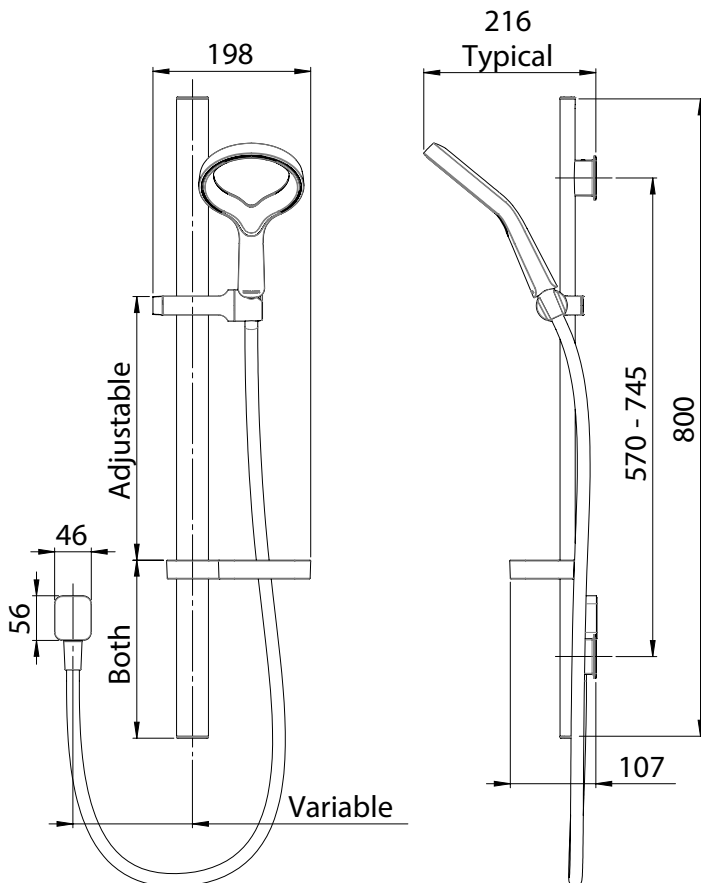

**AOSRCPAU
AURAJET AIO RAIL
SHOWER - CHROME**

Also available in
- WHITE ACCENT
- FULL CHROME

Aurajet™

FINISH: Chrome/White

FUNCTIONS: Aurajet™

MOUNTING METHOD: Adjustable Mount Pillars

SUPPLY: Mains Pressure

CONNECTIONS: 1/2" BSP Female

WORKING PRESSURES: 150 - 500 kpa

OPERATING TEMPERATURE: Recommended 50°C*

*Refer AS/NZS 3500

- Features next generation Aurajet™ spray technology. 15 hidden jets deflect off precisely angled surfaces to deliver stunning fans of luxuriously dense droplets resulting in 20% more spray force and twice the coverage of conventional showers
- Unique halo shaped single function showerhead
- Stylish 800mm rail with adjustable pillars to allow easy retro-fit to existing holes
- Limescale resistant to maintain shower performance
- Height adjustable handset holder with twist lock metal slider
- Stylish chrome soap dish and brass wall elbow included
- Strong and durable, 1.5m SatinLux hose
- Suitable for mains pressure installation
- Also available in full chrome (AOSRCPAU) and matte black (AOSRBKAU).